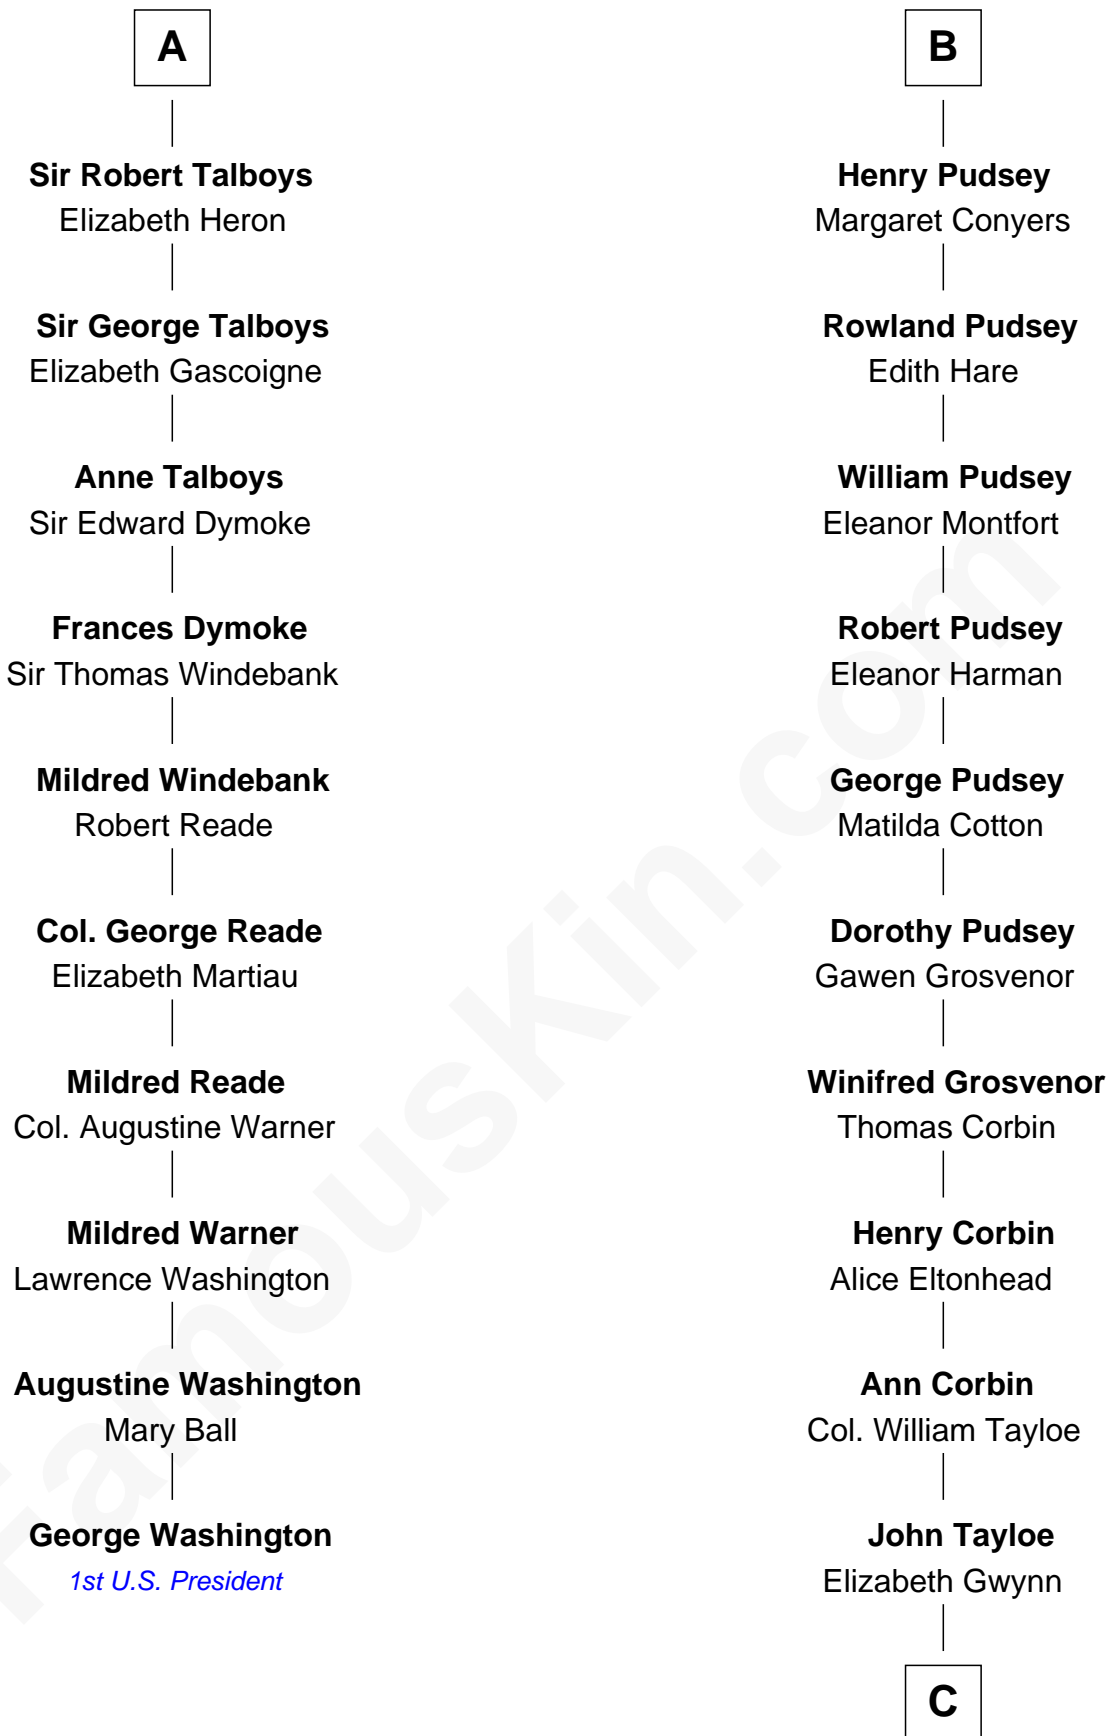

**FamousKin.com**  
**Relationship Chart of**  
**George Washington**  
*1st U.S. President*

**16th cousin 3 times removed of**  
**Edward Lloyd V**  
*13th Governor of Maryland*

**C**

**John Tayloe**

Rebecca Plater

**Elizabeth Tayloe**

Col. Edward Lloyd

**Edward Lloyd V**

*13th Governor of Maryland*

FamousKin.com