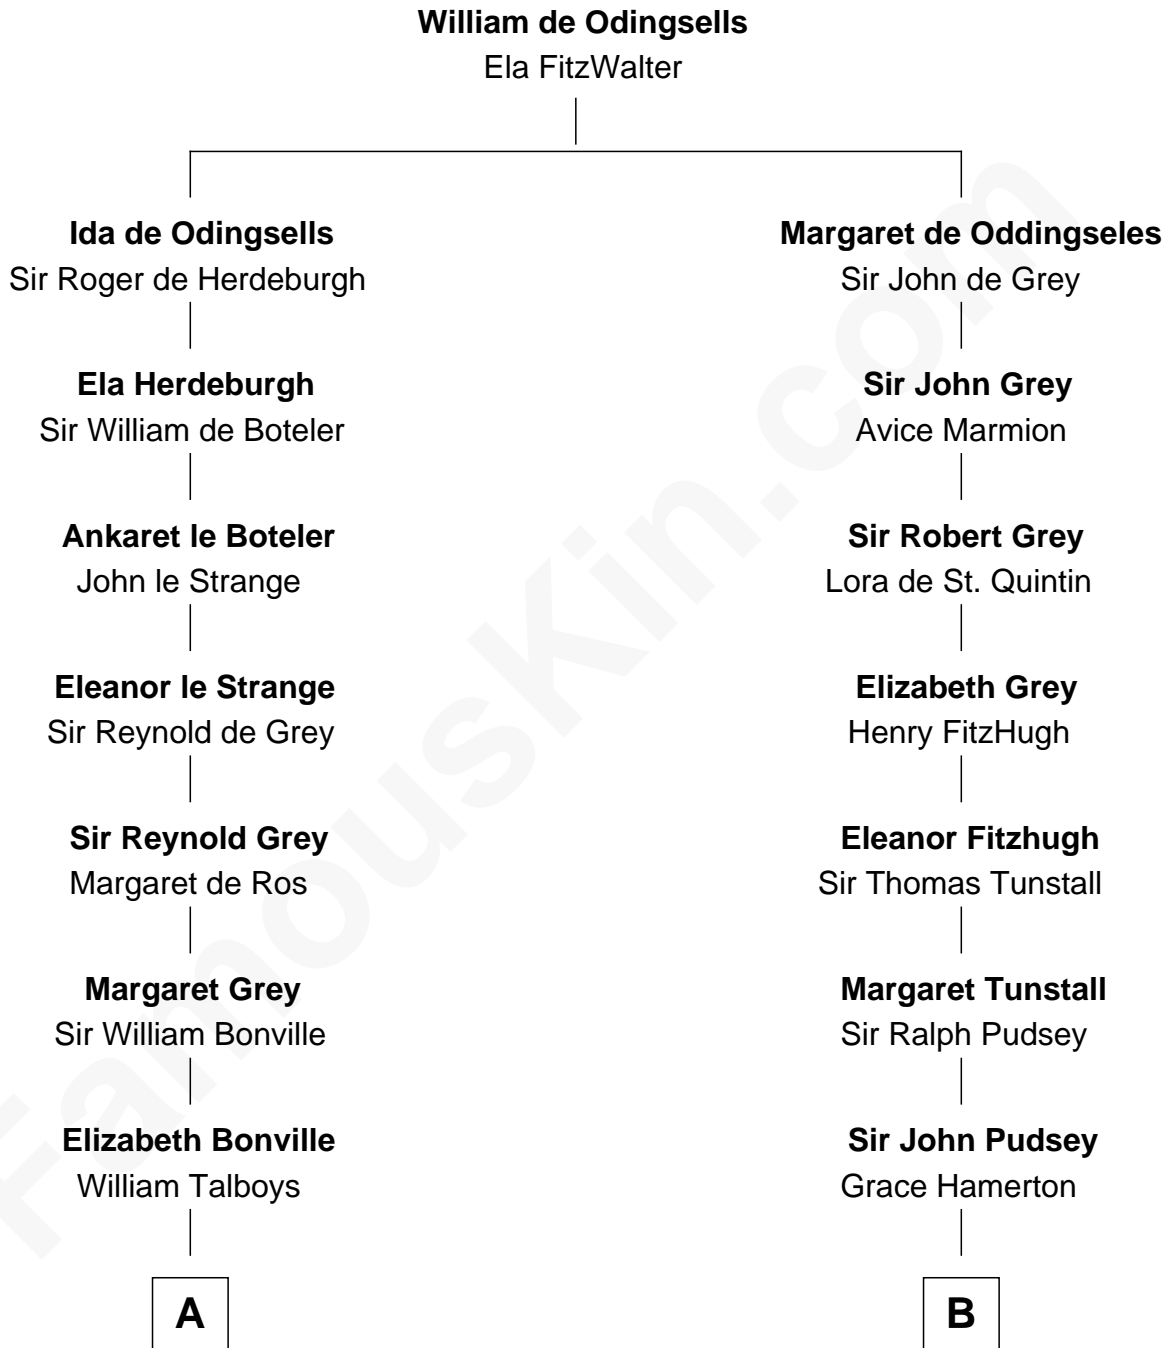

**FamousKin.com**  
**Relationship Chart of**  
**George Washington**  
*1st U.S. President*

**16th cousin 3 times removed of**  
**Edward Lloyd V**  
*13th Governor of Maryland*

**C**

**John Tayloe**

Rebecca Plater

**Elizabeth Tayloe**

Col. Edward Lloyd

**Edward Lloyd V**

*13th Governor of Maryland*

FamousKin.com