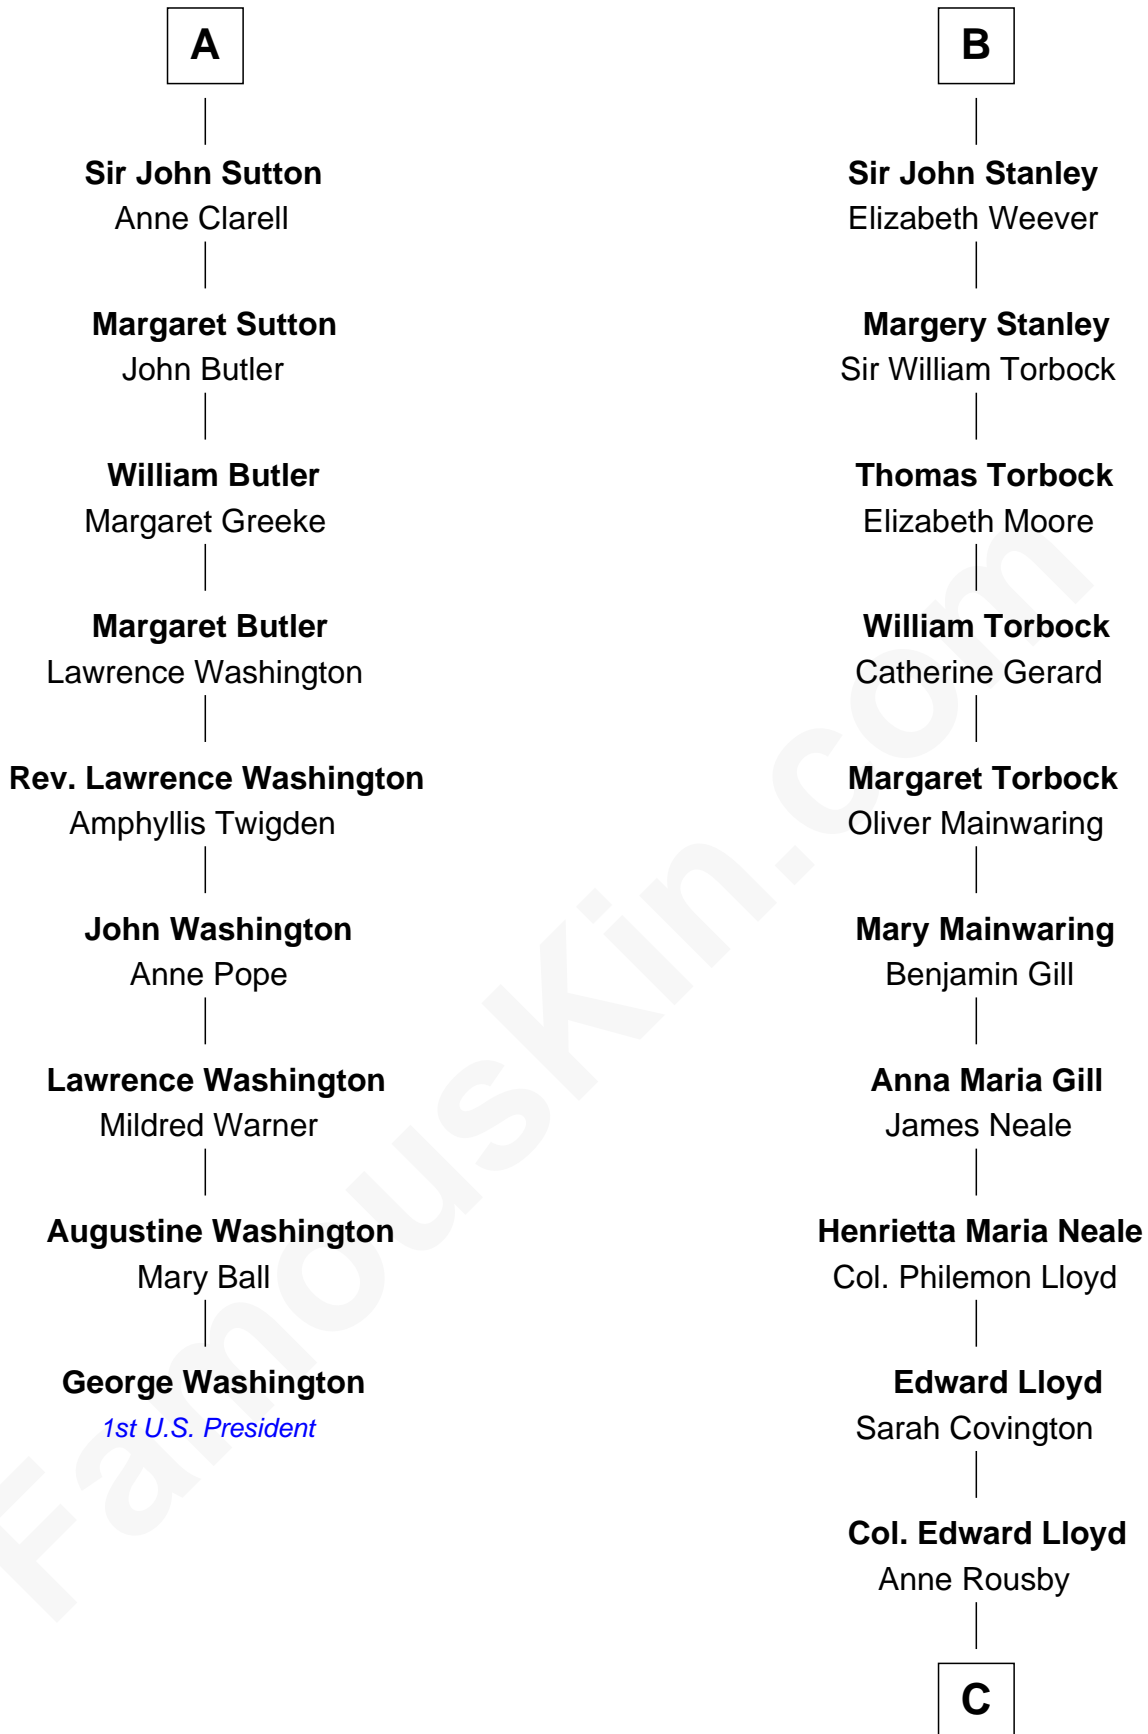

FamousKin.com
Relationship Chart of
George Washington
1st U.S. President

15th cousin 3 times removed of
Edward Lloyd V
13th Governor of Maryland

William de Braiose
 Eva Marshal

Eve de Braiose
 Sir William de Cantilupe

Milicent de Cantilupe
 Eudo la Zouche

Eve la Zouche
 Sir Maurice de Berkeley

Thomas de Berkeley
 Katherine de Clyvedon

Sir John Berkeley
 Elizabeth Betteshorne

Elizabeth Berkeley
 Sir John Sutton

Sir Edmund Sutton
 Joyce Tiptoft

A

Eleanor de Braiose
 Sir Humphrey de Bohun

Humphrey de Bohun
 Maud de Fiennes

Humphrey de Bohun
 Elizabeth Plantagenet

Sir William de Bohun
 Elizabeth de Badlesmere

Elizabeth de Bohun
 Sir Richard Fitzalan

Elizabeth Fitzalan
 Sir Robert Goushill

Joan Goushill
 Sir Thomas Stanley

B

C

Col. Edward Lloyd

Elizabeth Tayloe

Edward Lloyd V

13th Governor of Maryland