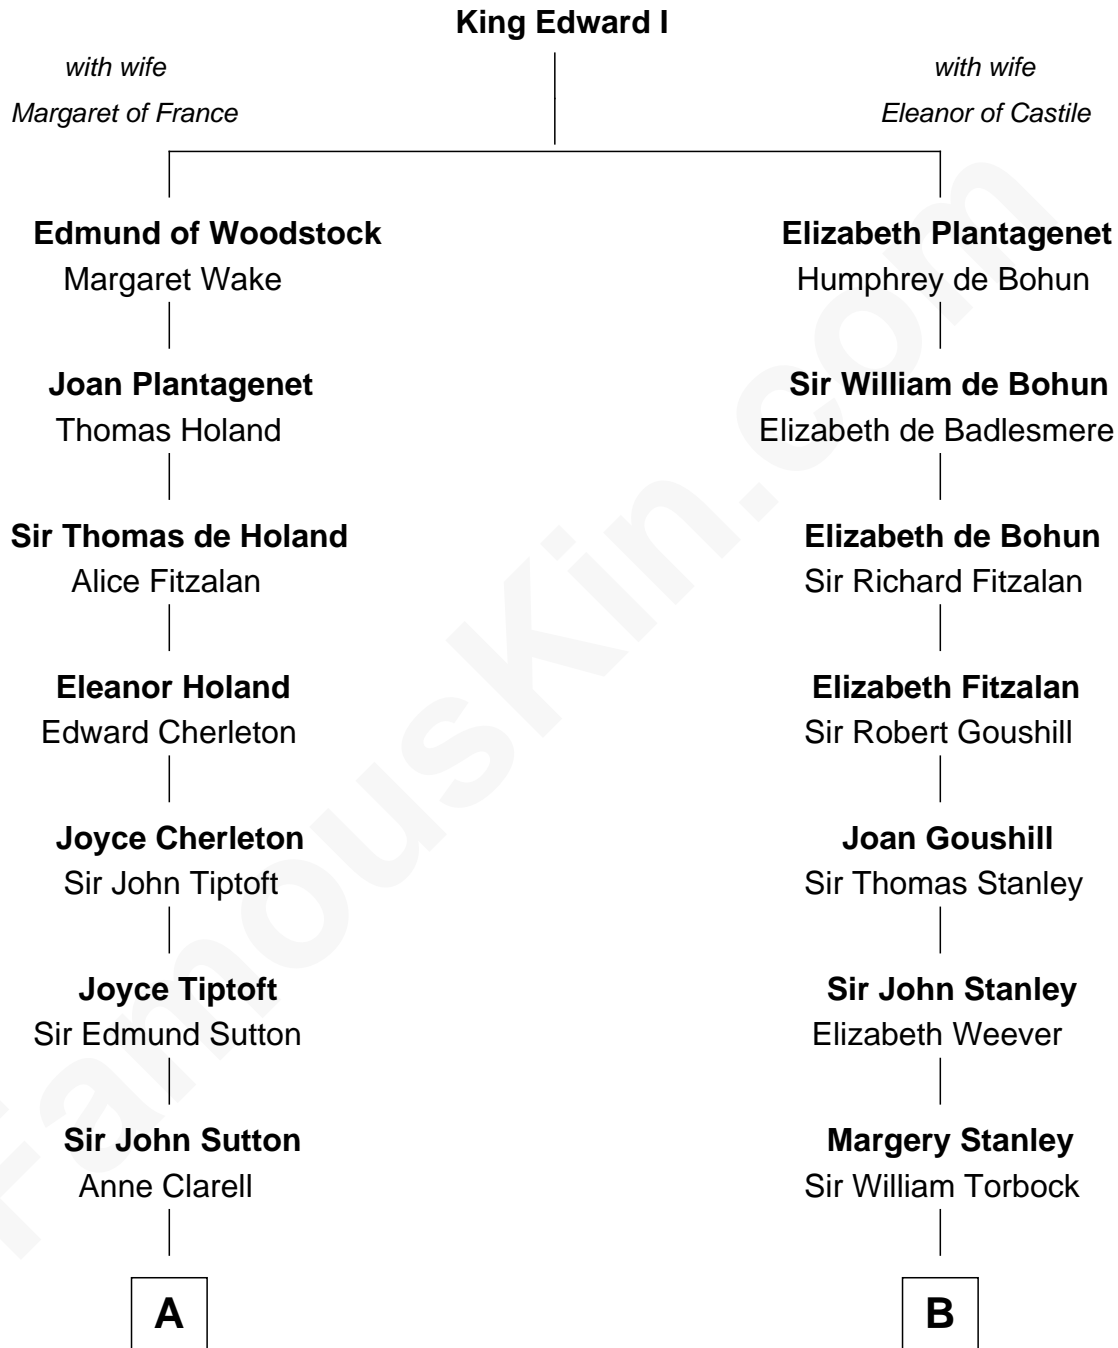

FamousKin.com
Relationship Chart of
George Washington
1st U.S. President

14th cousin 4 times removed of
Henry Lloyd
40th Governor of Maryland

C

Daniel Lloyd
Catherine Henry

Henry Lloyd
40th Governor of Maryland

FamousKin.com