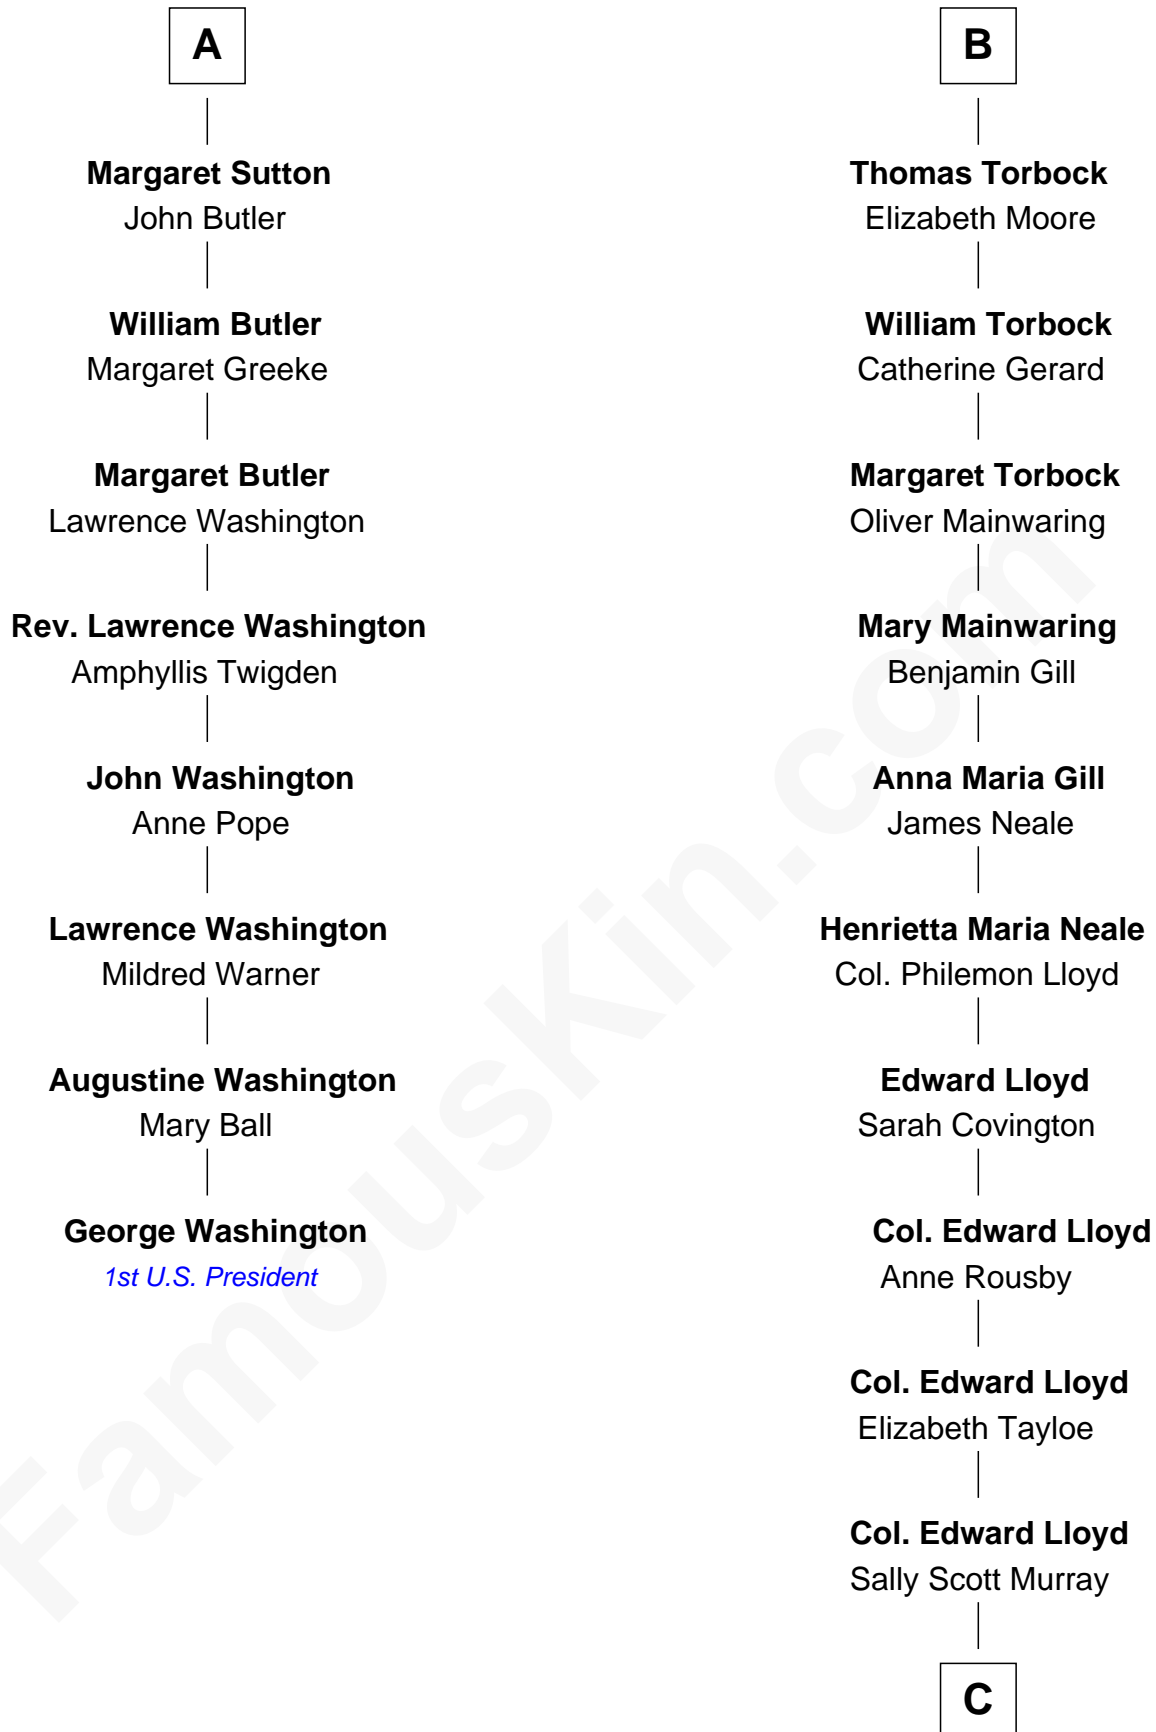

FamousKin.com
Relationship Chart of
George Washington
1st U.S. President

14th cousin 4 times removed of
Henry Lloyd
40th Governor of Maryland

C

Daniel Lloyd
Catherine Henry

Henry Lloyd
40th Governor of Maryland

FamousKin.com