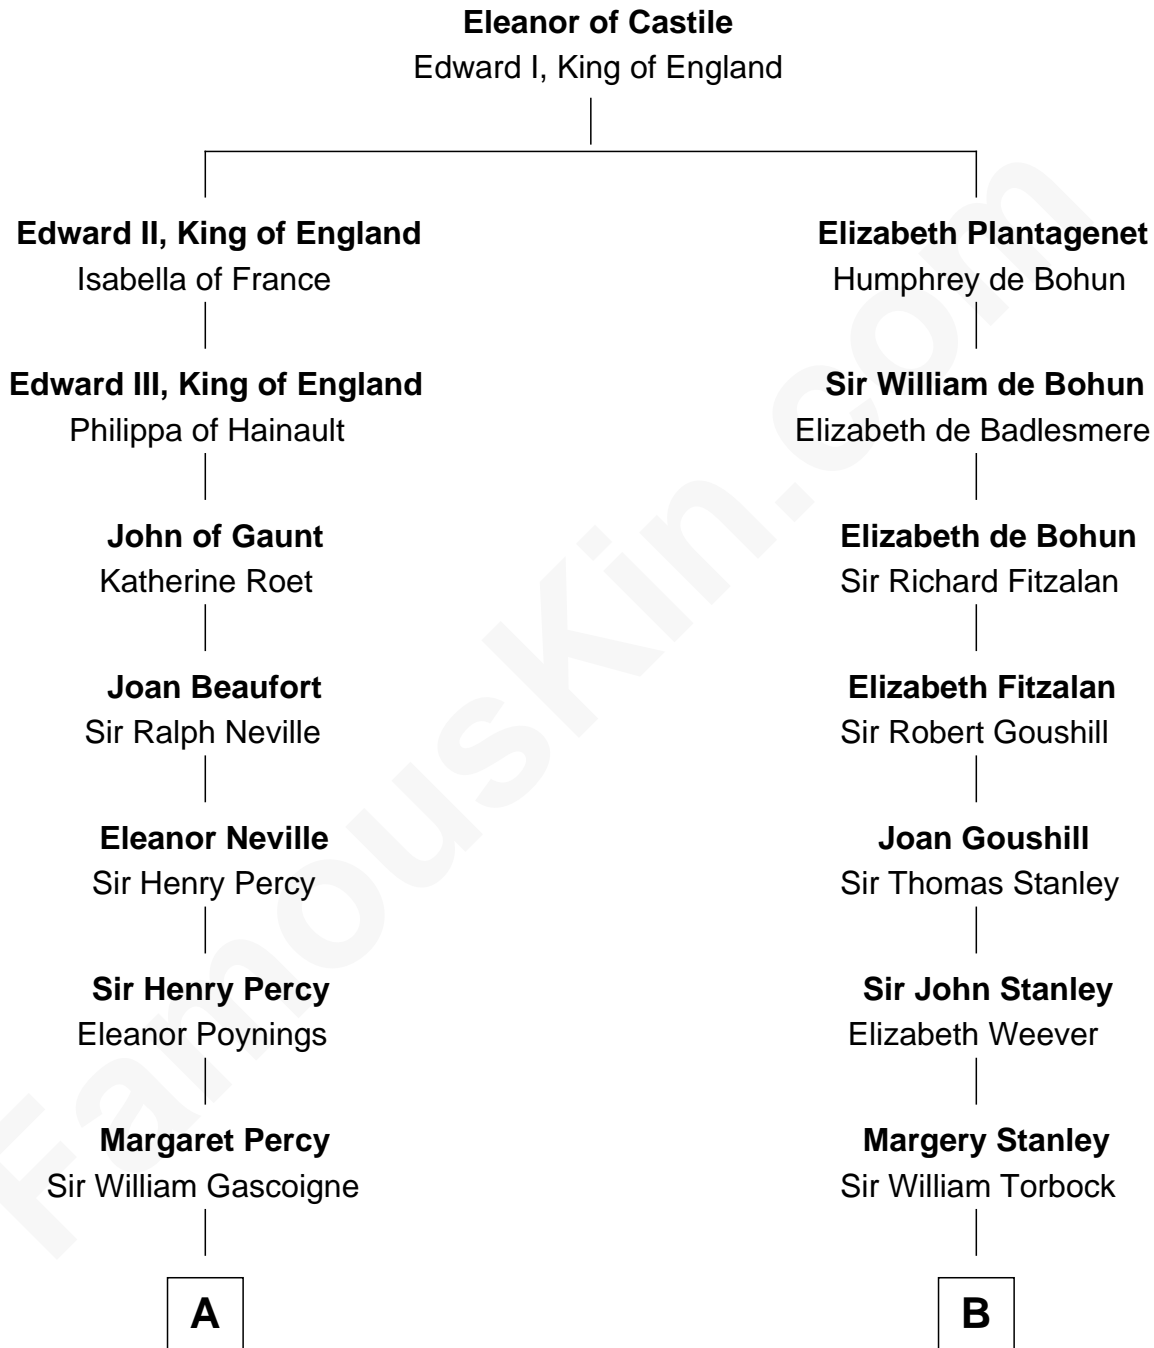

FamousKin.com
Relationship Chart of
George Washington
1st U.S. President

15th cousin 3 times removed of
Henry Lloyd
40th Governor of Maryland

C

Daniel Lloyd
Catherine Henry

Henry Lloyd
40th Governor of Maryland

FamousKin.com