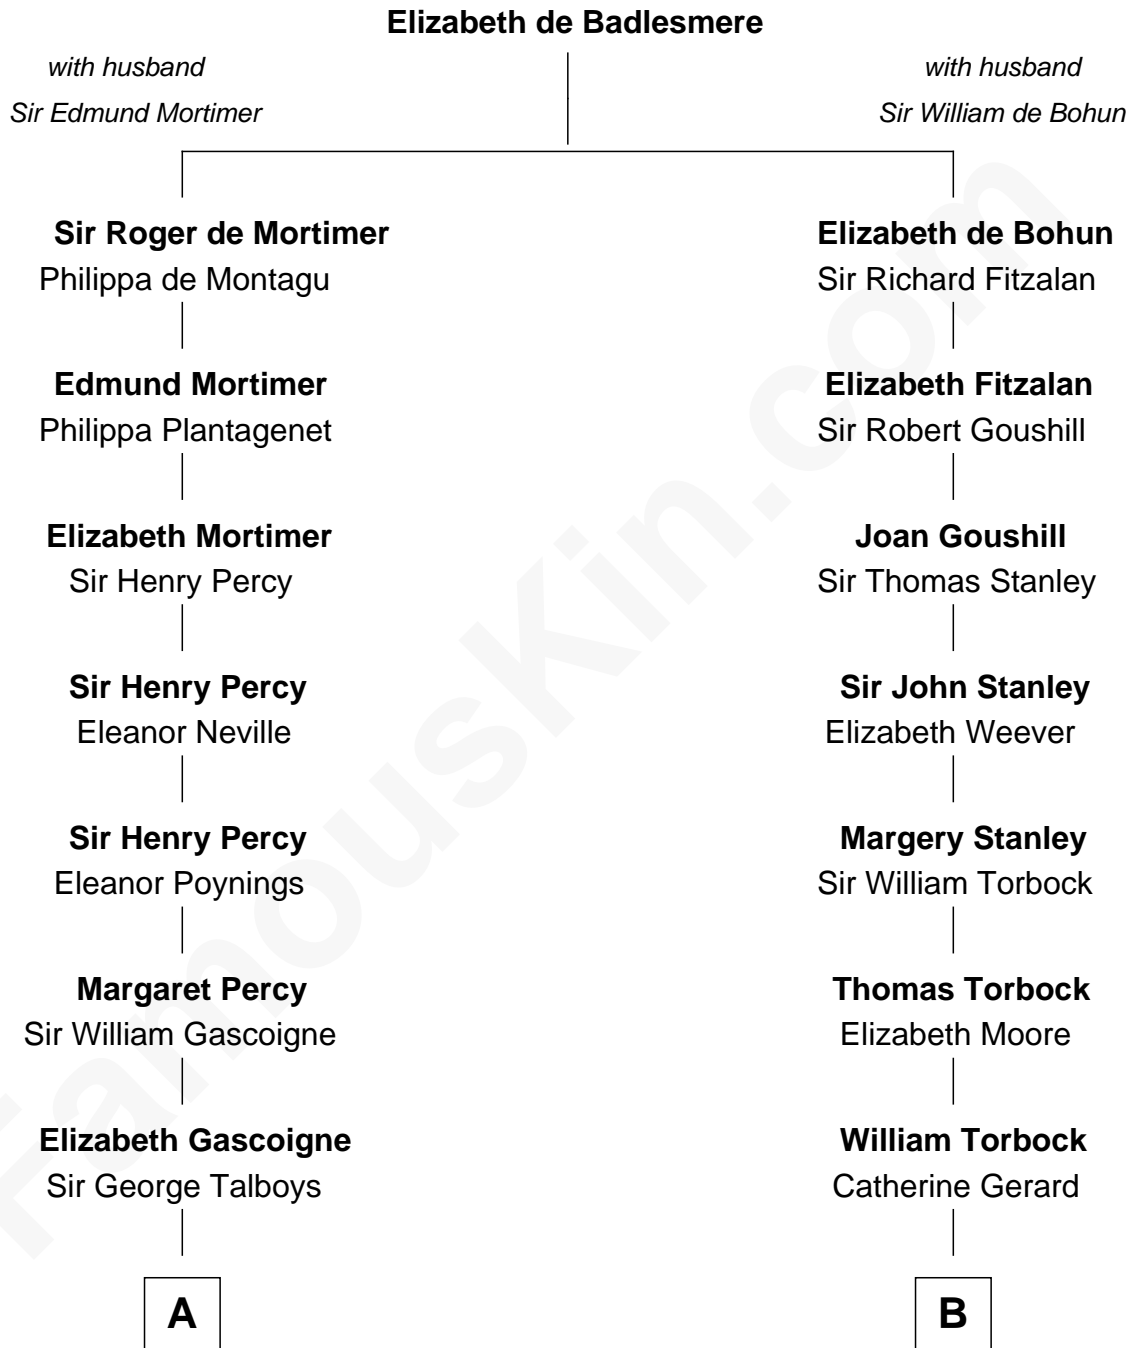

FamousKin.com
Relationship Chart of
George Washington
1st U.S. President

14th cousin 2 times removed of
Henry Lloyd
40th Governor of Maryland

A

Anne Talboys
Sir Edward Dymoke

Frances Dymoke
Sir Thomas Windebank

Mildred Windebank
Robert Reade

Col. George Reade
Elizabeth Martiau

Mildred Reade
Col. Augustine Warner

Mildred Warner
Lawrence Washington

Augustine Washington
Mary Ball

George Washington
1st U.S. President