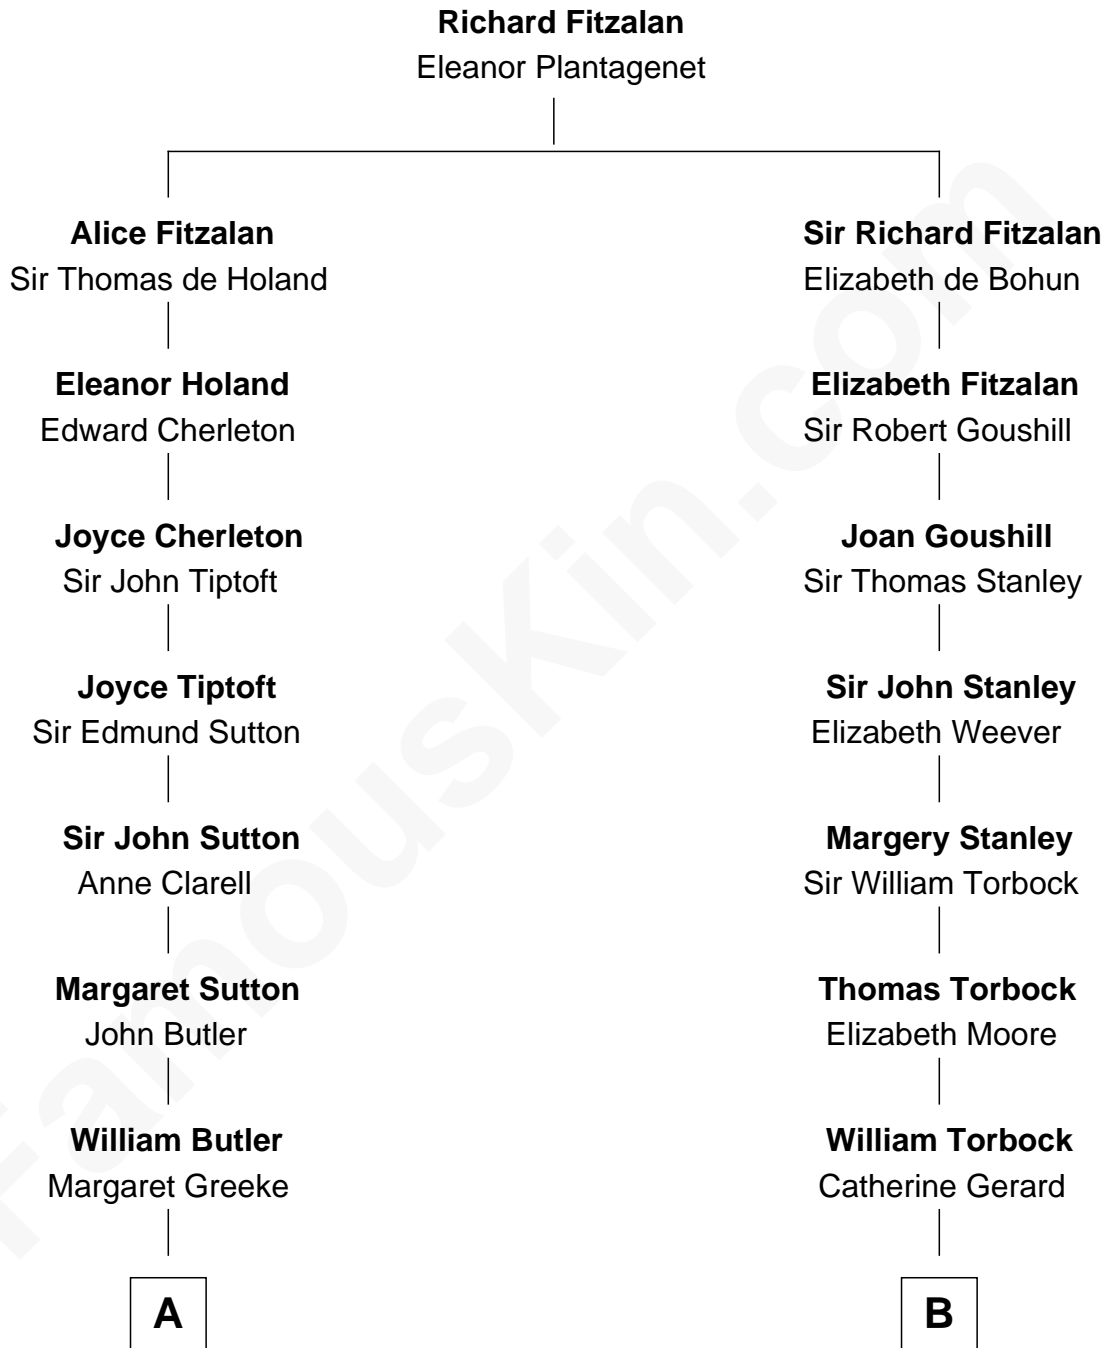

FamousKin.com
Relationship Chart of
George Washington
1st U.S. President

12th cousin 4 times removed of
Henry Lloyd
40th Governor of Maryland

A

Margaret Butler
Lawrence Washington

Rev. Lawrence Washington
Amphyllis Twigden

John Washington
Anne Pope

Lawrence Washington
Mildred Warner

Augustine Washington
Mary Ball

George Washington
1st U.S. President

B

Margaret Torbock
Oliver Mainwaring

Mary Mainwaring
Benjamin Gill

Anna Maria Gill
James Neale