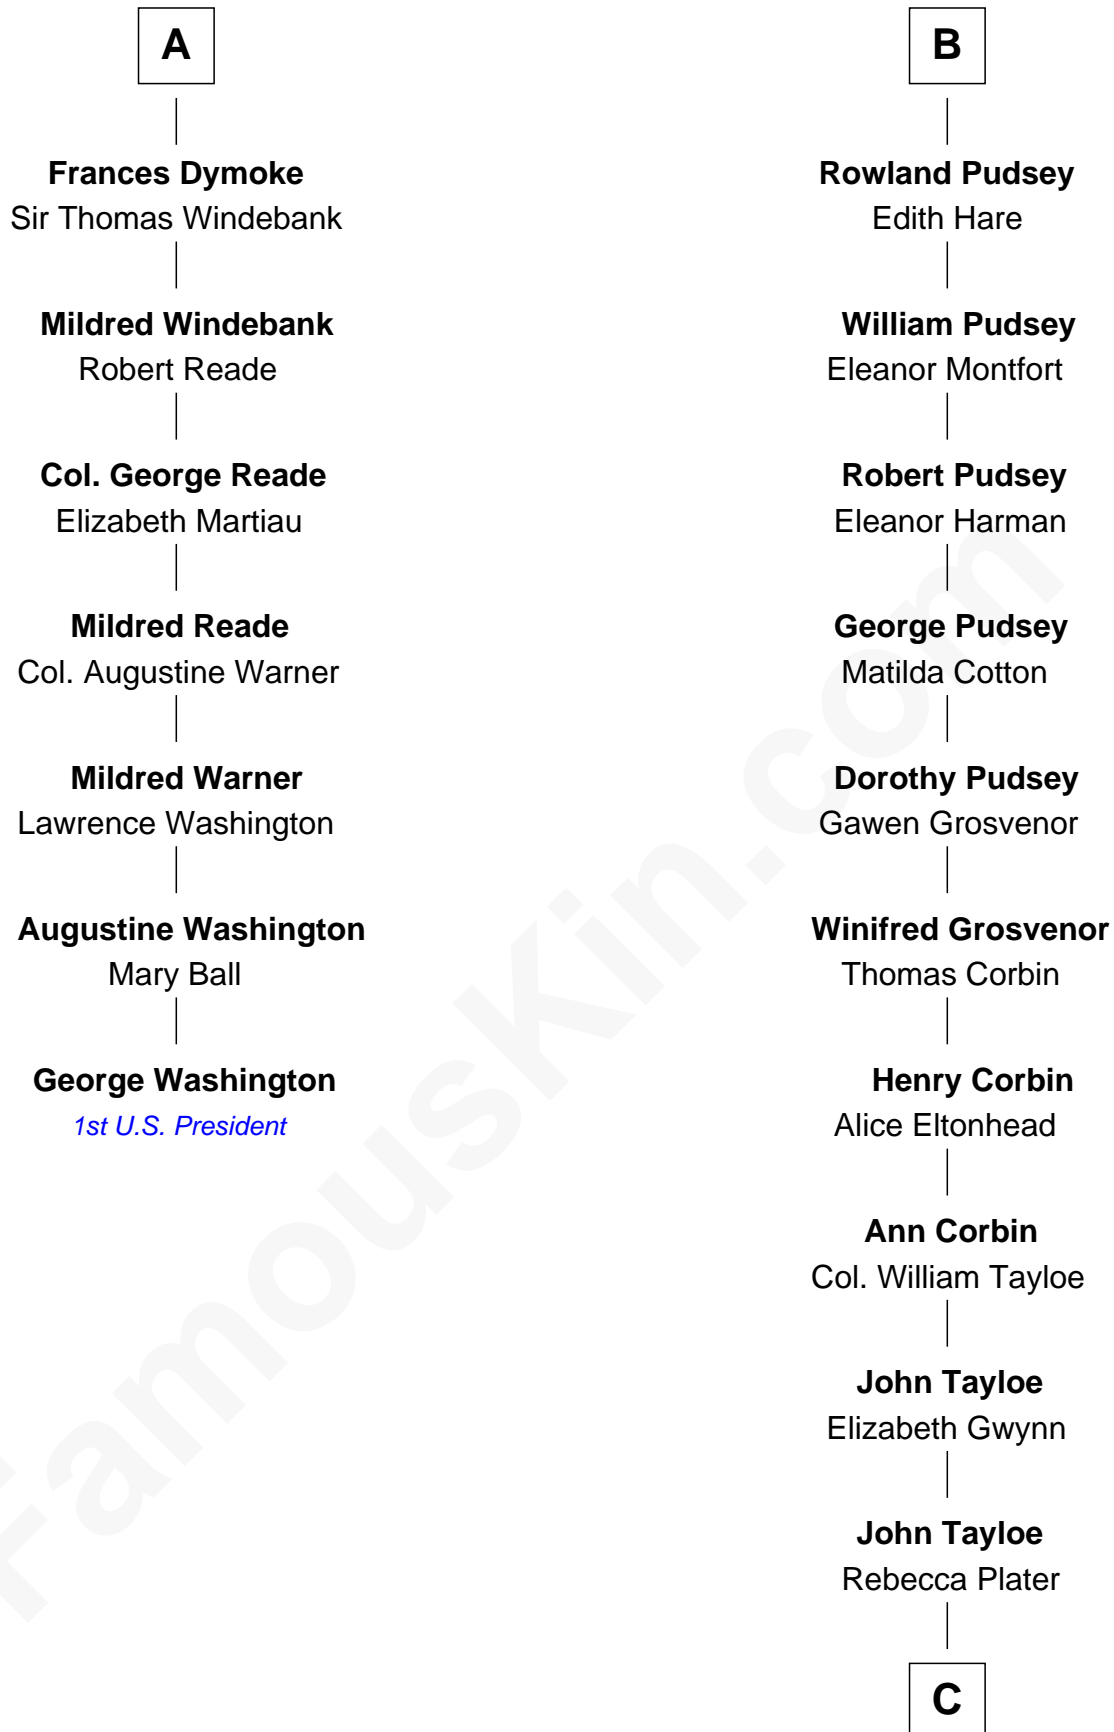

FamousKin.com
Relationship Chart of
George Washington
1st U.S. President

13th cousin 7 times removed of
Henry Lloyd
40th Governor of Maryland

C

Elizabeth Tayloe
Col. Edward Lloyd

Col. Edward Lloyd
Sally Scott Murray

Daniel Lloyd
Catherine Henry

Henry Lloyd
40th Governor of Maryland

FamousKin.com