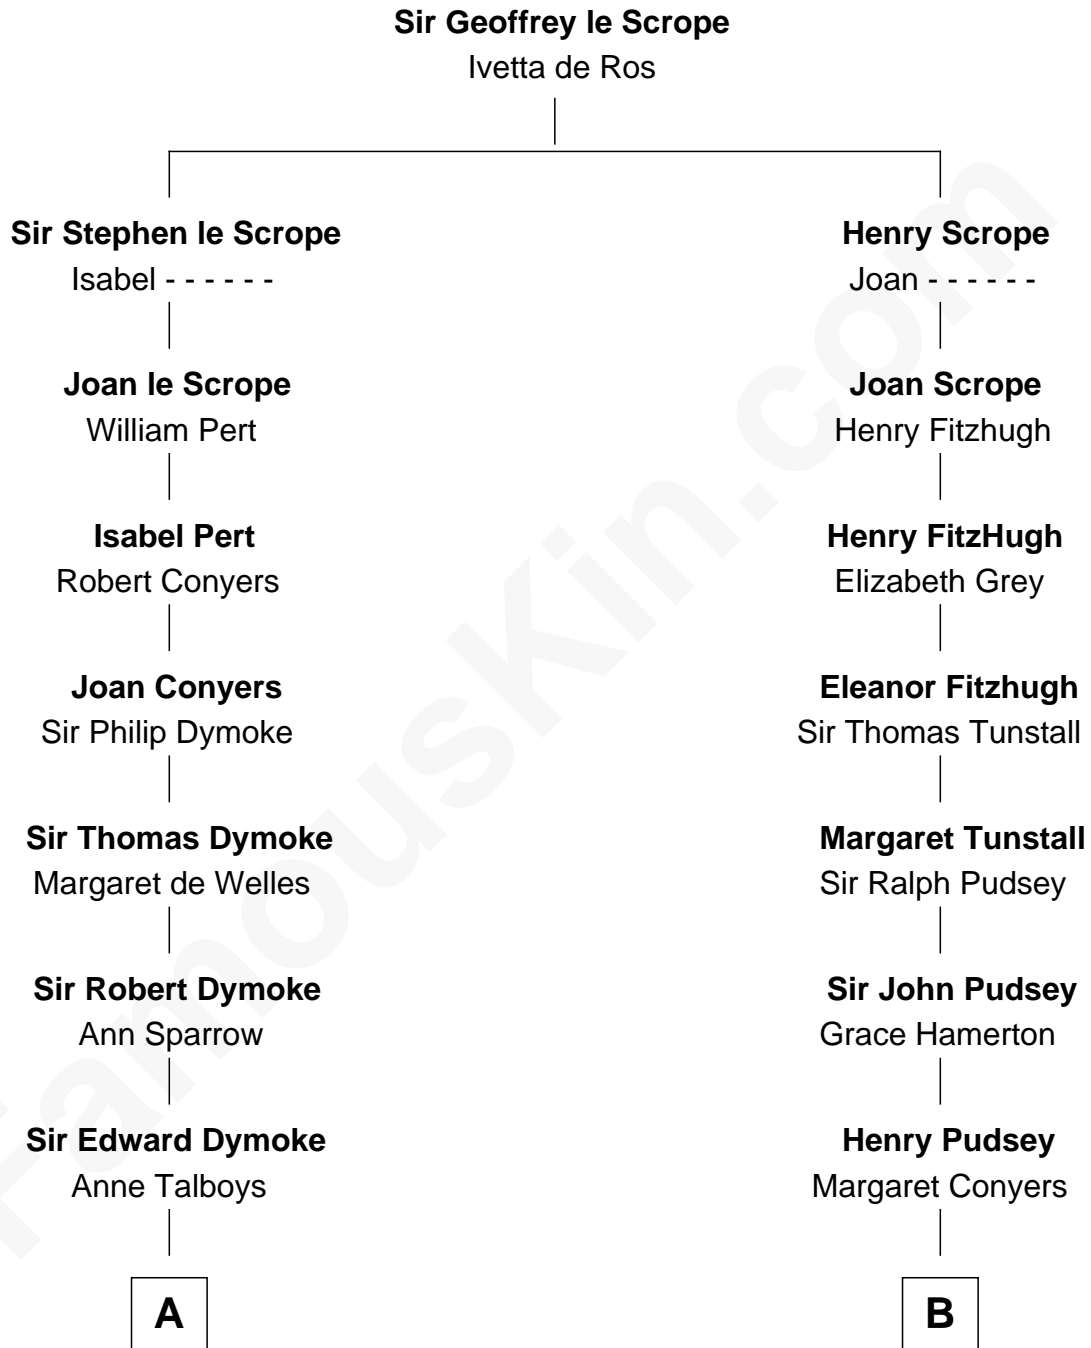

FamousKin.com
Relationship Chart of
George Washington
1st U.S. President

13th cousin 7 times removed of
Henry Lloyd
40th Governor of Maryland

C

Elizabeth Tayloe
Col. Edward Lloyd

Col. Edward Lloyd
Sally Scott Murray

Daniel Lloyd
Catherine Henry

Henry Lloyd
40th Governor of Maryland

FamousKin.com