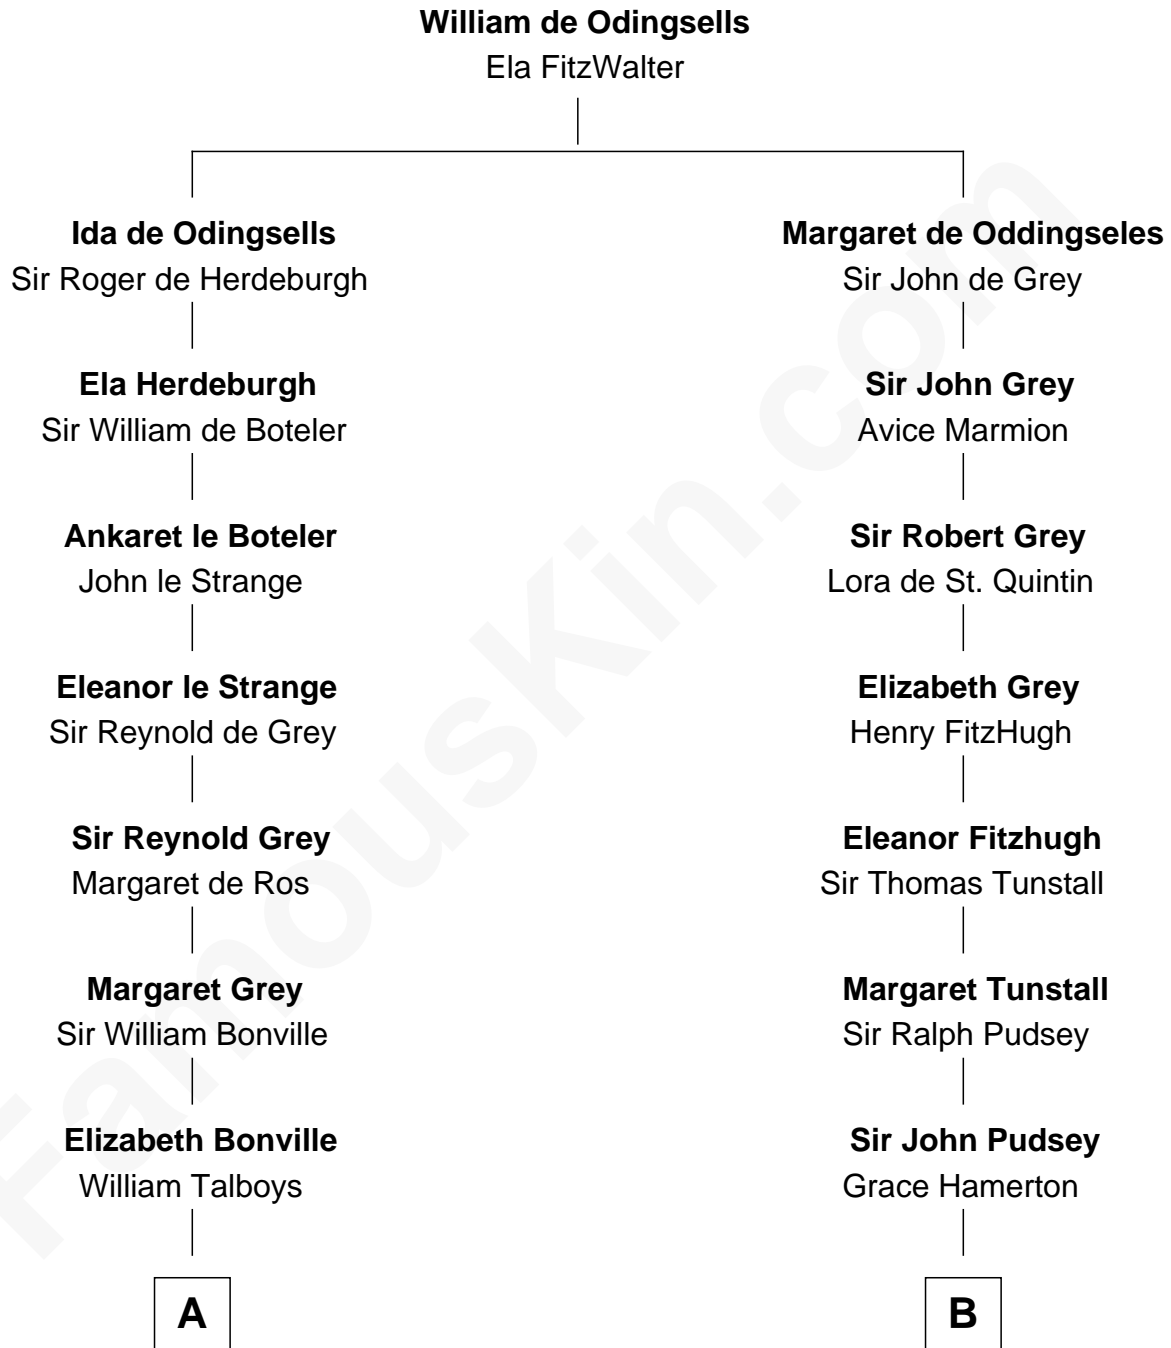

FamousKin.com
Relationship Chart of
George Washington
1st U.S. President

16th cousin 5 times removed of
Henry Lloyd
40th Governor of Maryland

C

John Tayloe

Rebecca Plater

Elizabeth Tayloe

Col. Edward Lloyd

Col. Edward Lloyd

Sally Scott Murray

Daniel Lloyd

Catherine Henry

Henry Lloyd

40th Governor of Maryland

FamousKin.com