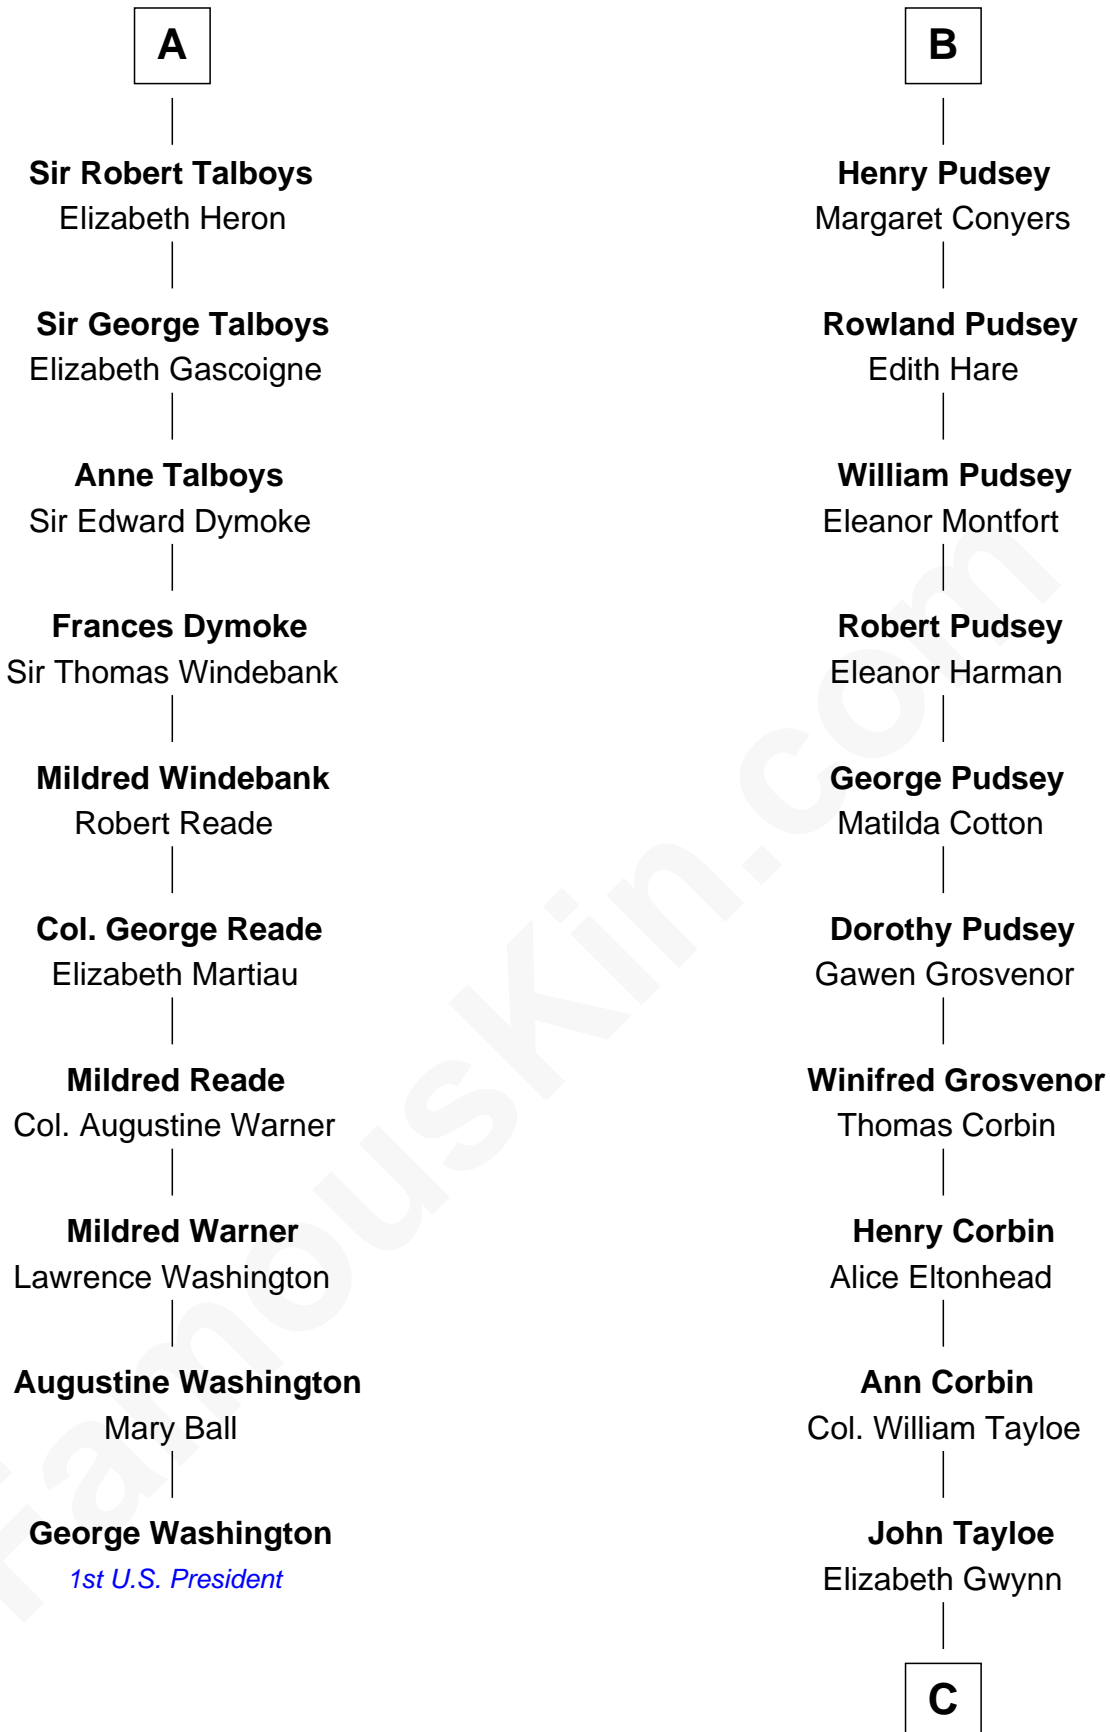

FamousKin.com
Relationship Chart of
George Washington
1st U.S. President

16th cousin 5 times removed of
Henry Lloyd
40th Governor of Maryland

C

John Tayloe

Rebecca Plater

Elizabeth Tayloe

Col. Edward Lloyd

Col. Edward Lloyd

Sally Scott Murray

Daniel Lloyd

Catherine Henry

Henry Lloyd

40th Governor of Maryland

FamousKin.com