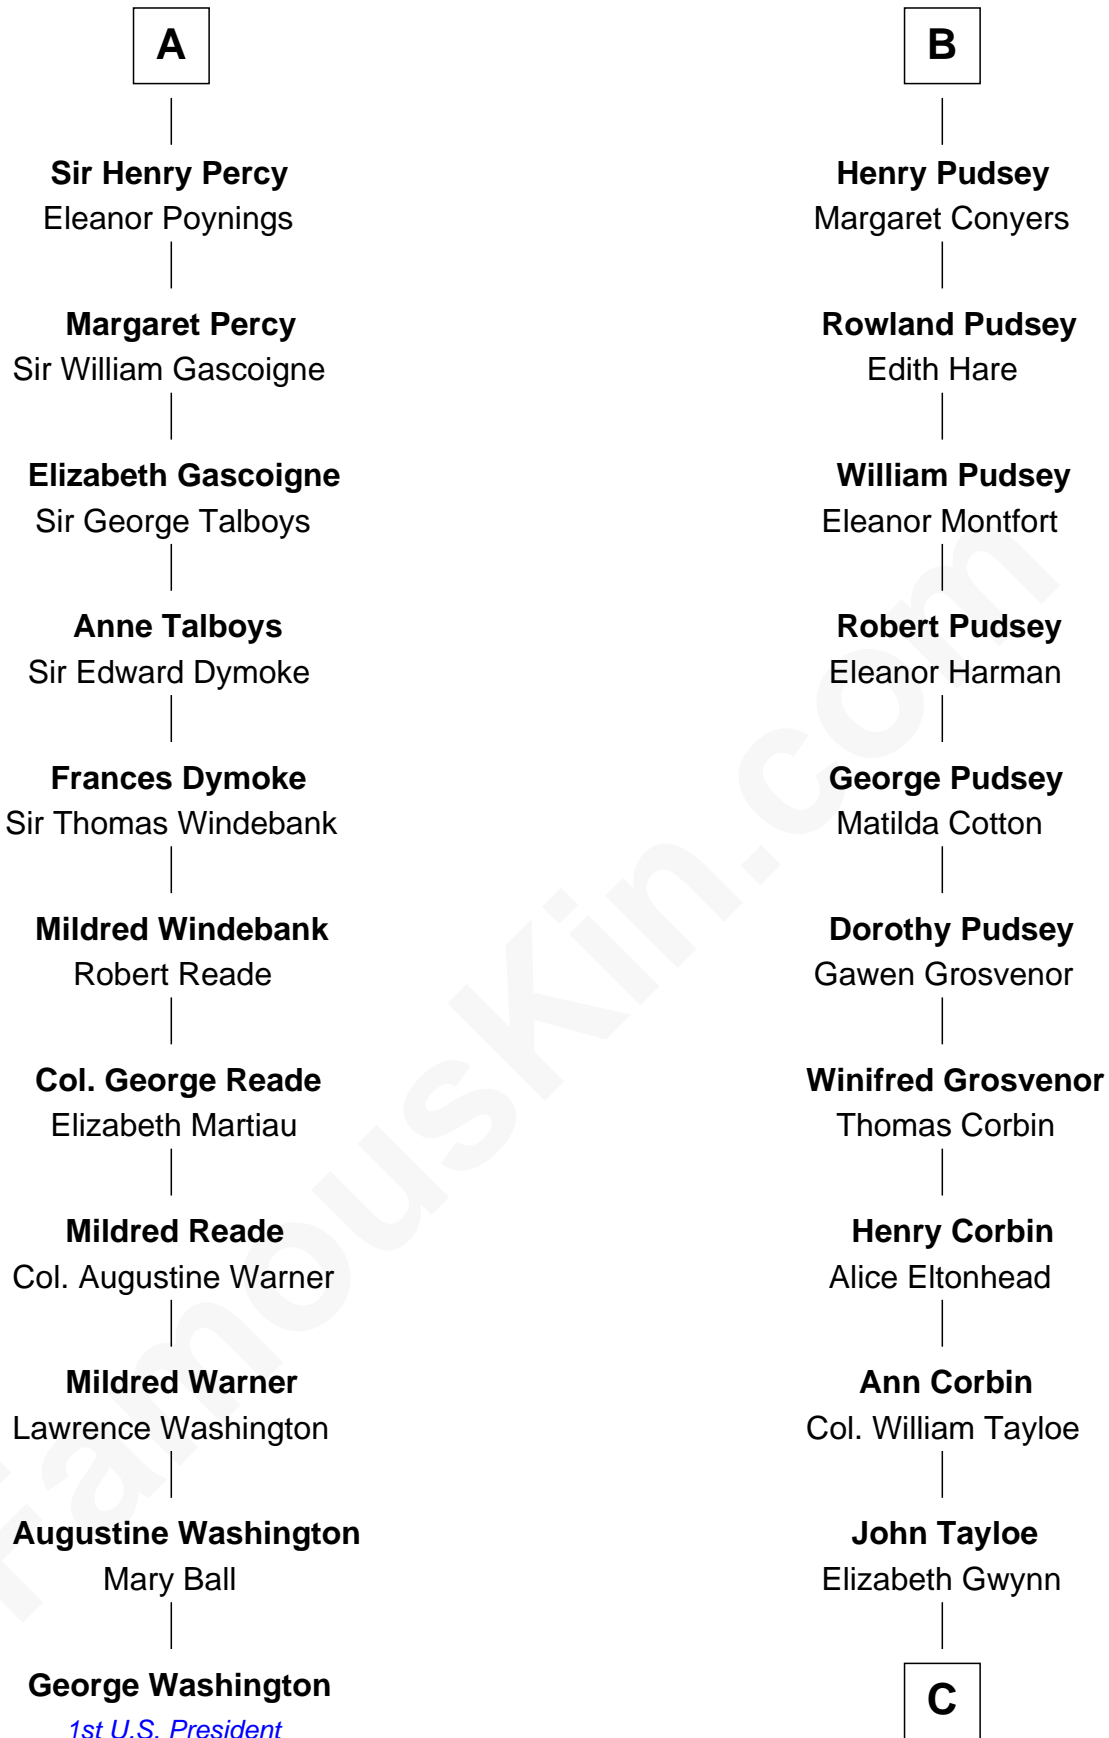

FamousKin.com
Relationship Chart of
George Washington
1st U.S. President

17th cousin 4 times removed of
Henry Lloyd
40th Governor of Maryland

John Fitz Robert
 Ada de Baliol

C

John Tayloe

Rebecca Plater

Elizabeth Tayloe

Col. Edward Lloyd

Col. Edward Lloyd

Sally Scott Murray

Daniel Lloyd

Catherine Henry

Henry Lloyd

40th Governor of Maryland

FamousKin.com