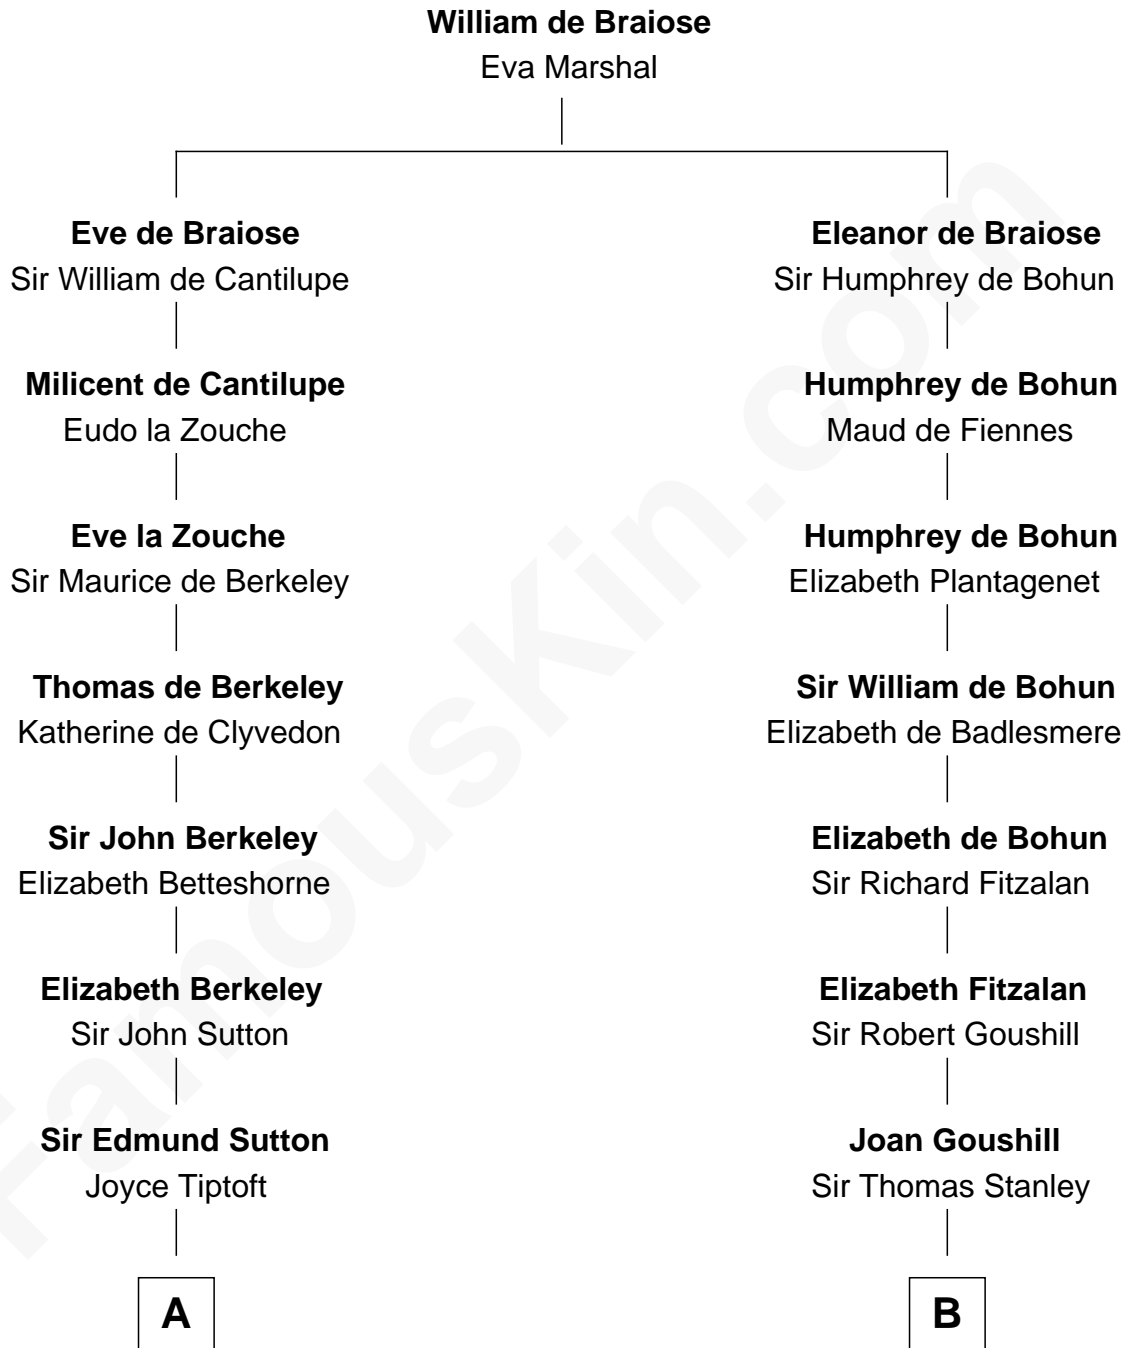

FamousKin.com
Relationship Chart of
George Washington
1st U.S. President

15th cousin 5 times removed of
Henry Lloyd
40th Governor of Maryland

C

Col. Edward Lloyd

Elizabeth Tayloe

Col. Edward Lloyd

Sally Scott Murray

Daniel Lloyd

Catherine Henry

Henry Lloyd

40th Governor of Maryland

FamousKin.com