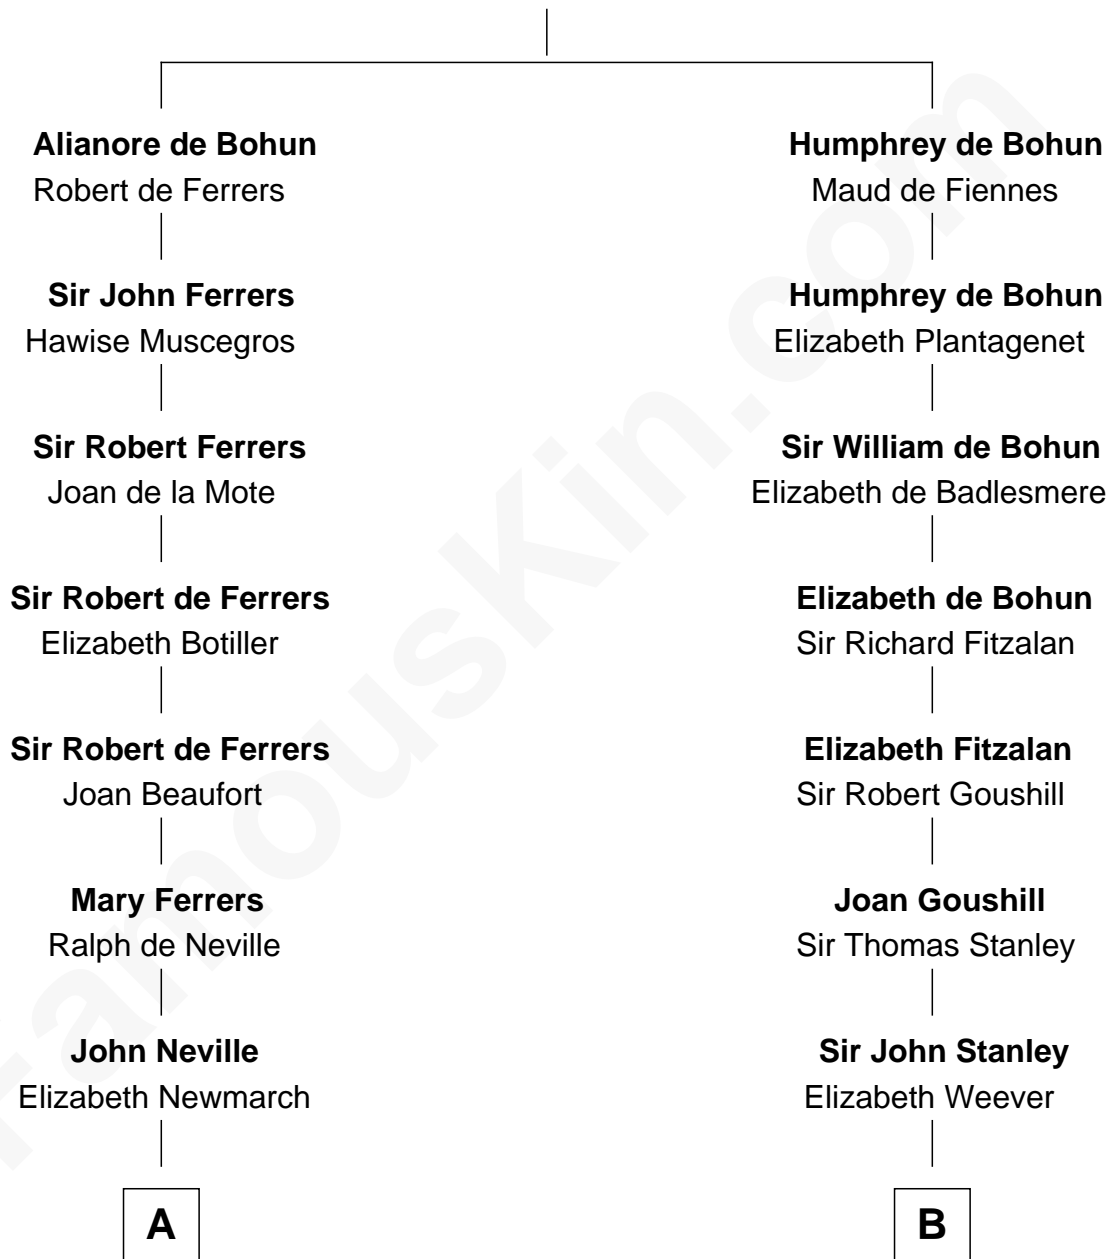

# FamousKin.com Relationship Chart of

**George Washington**

*1st U.S. President*

**17th cousin of**

**Charles Goldsborough**

*16th Governor of Maryland*

**Sir Humphrey de Bohun**

Eleanor de Braiose

**A**

**Jane de Neville**  
Sir William Gascoigne

**Sir William Gascoigne**  
Margaret Percy

**Elizabeth Gascoigne**  
Sir George Talboys

**Anne Talboys**  
Sir Edward Dymoke

**Frances Dymoke**  
Sir Thomas Windebank

**Mildred Windebank**  
Robert Reade

**Col. George Reade**  
Elizabeth Martiau

**Mildred Reade**  
Col. Augustine Warner

**Mildred Warner**  
Lawrence Washington

**Augustine Washington**  
Mary Ball

**George Washington**  
*1st U.S. President*