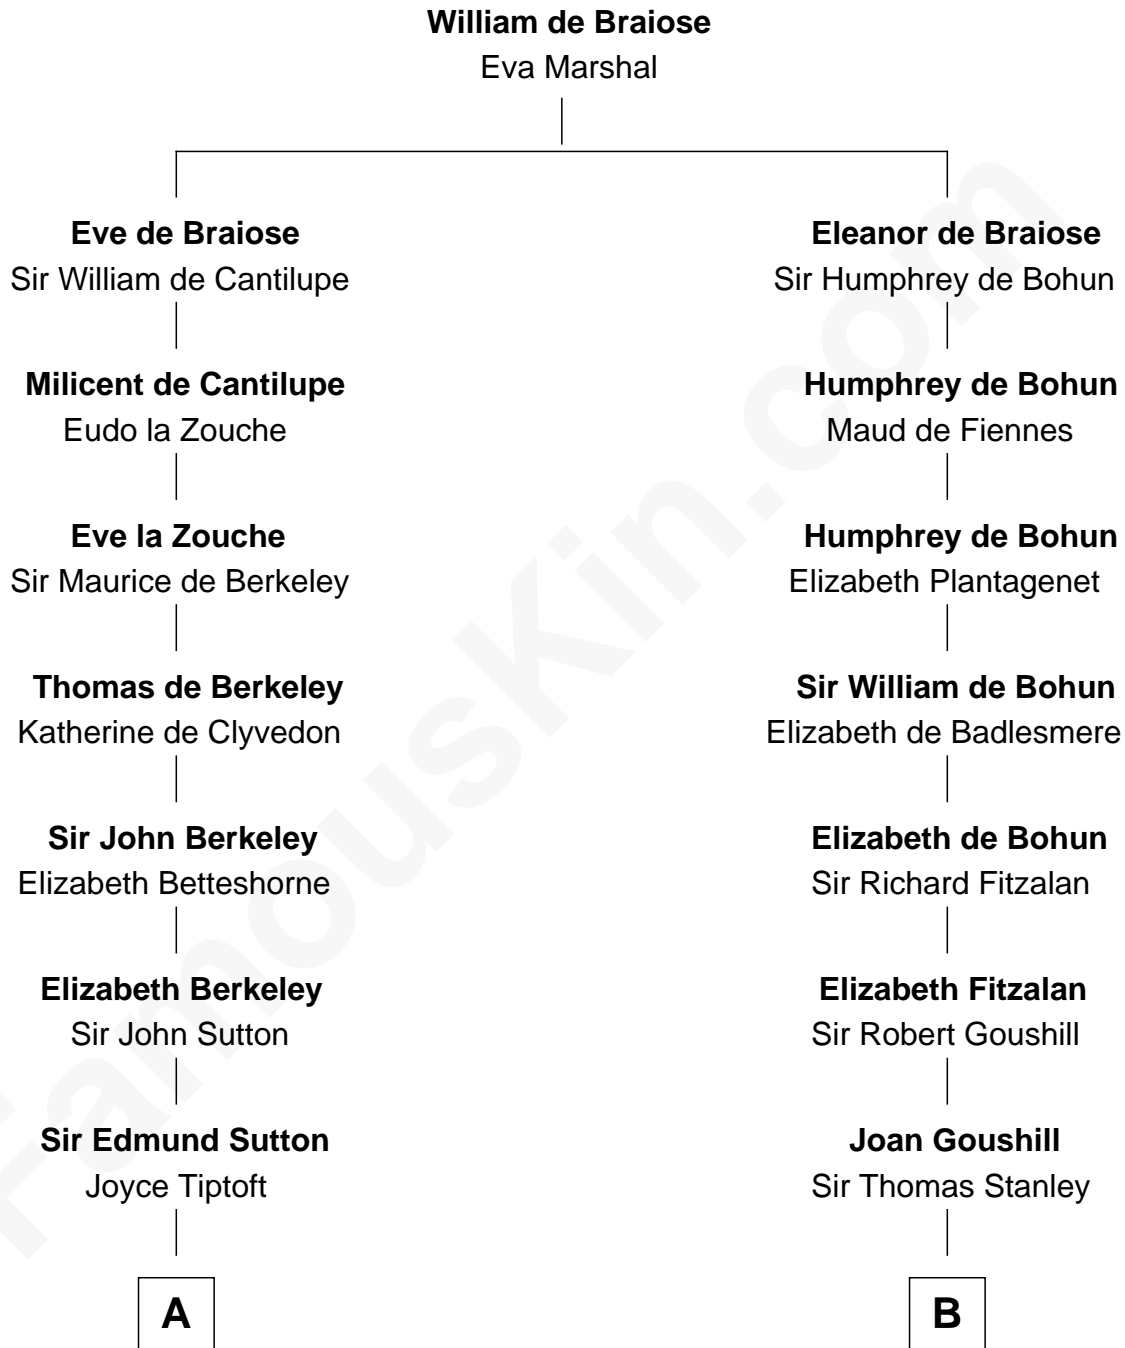

**FamousKin.com**  
**Relationship Chart of**  
**George Washington**  
*1st U.S. President*

**15th cousin 3 times removed of**  
**Charles Goldsborough**  
*16th Governor of Maryland*

C

Anna Maria Tilghman

Charles Goldsborough

Charles Goldsborough

*16th Governor of Maryland*

FamousKin.com