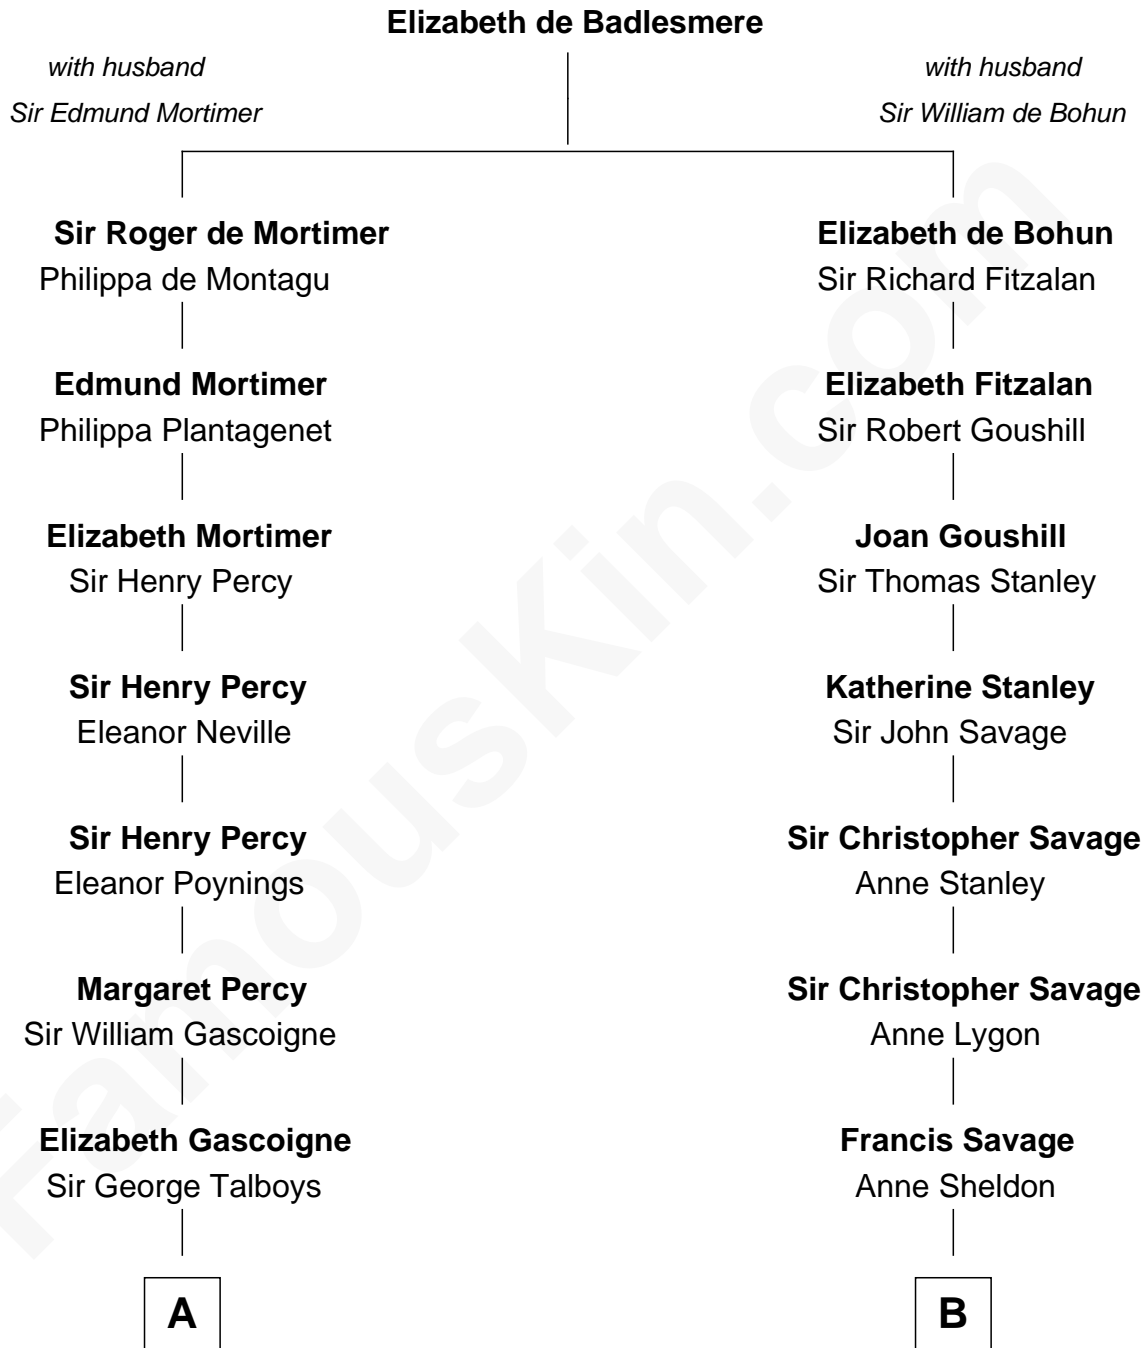

FamousKin.com
Relationship Chart of
George Washington
1st U.S. President

14th cousin 1 time removed of
Zachary Taylor
12th U.S. President

A

Anne Talboys
Sir Edward Dymoke

Frances Dymoke
Sir Thomas Windebank

Mildred Windebank
Robert Reade

Col. George Reade
Elizabeth Martiau

Mildred Reade
Col. Augustine Warner

Mildred Warner
Lawrence Washington

Augustine Washington
Mary Ball

George Washington
1st U.S. President

B

Walter Savage
Elizabeth Hall

Ralph Savage

Anthony Savage
Sarah Constable

Alice Savage
Francis Thornton

Margaret Thornton
William Strother

Francis Strother
Susannah Dabney

William Strother
Sarah Bayly

Sarah Dabney Strother
Col. Richard Taylor

Zachary Taylor
12th U.S. President