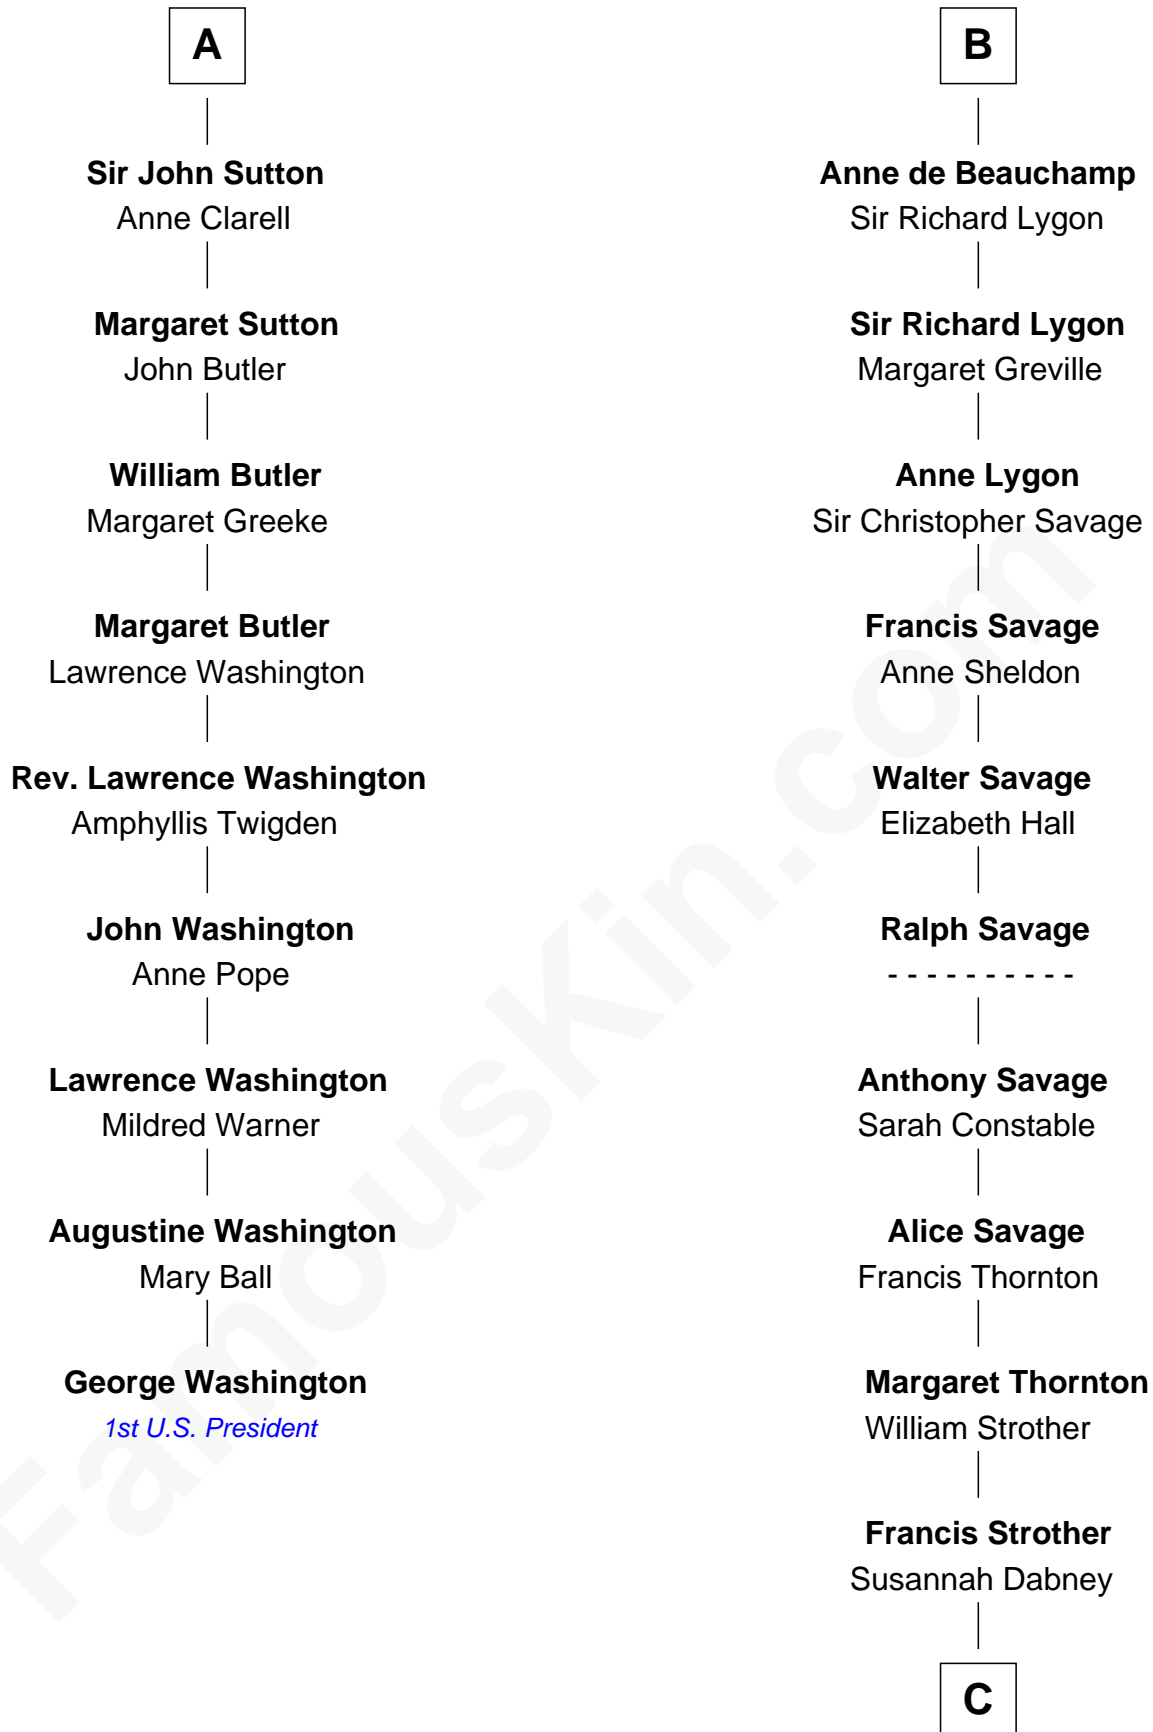

FamousKin.com
Relationship Chart of
George Washington
1st U.S. President

15th cousin 4 times removed of
Zachary Taylor
12th U.S. President

C

William Strother

Sarah Bayly

Sarah Dabney Strother

Col. Richard Taylor

Zachary Taylor

12th U.S. President

FamousKin.com