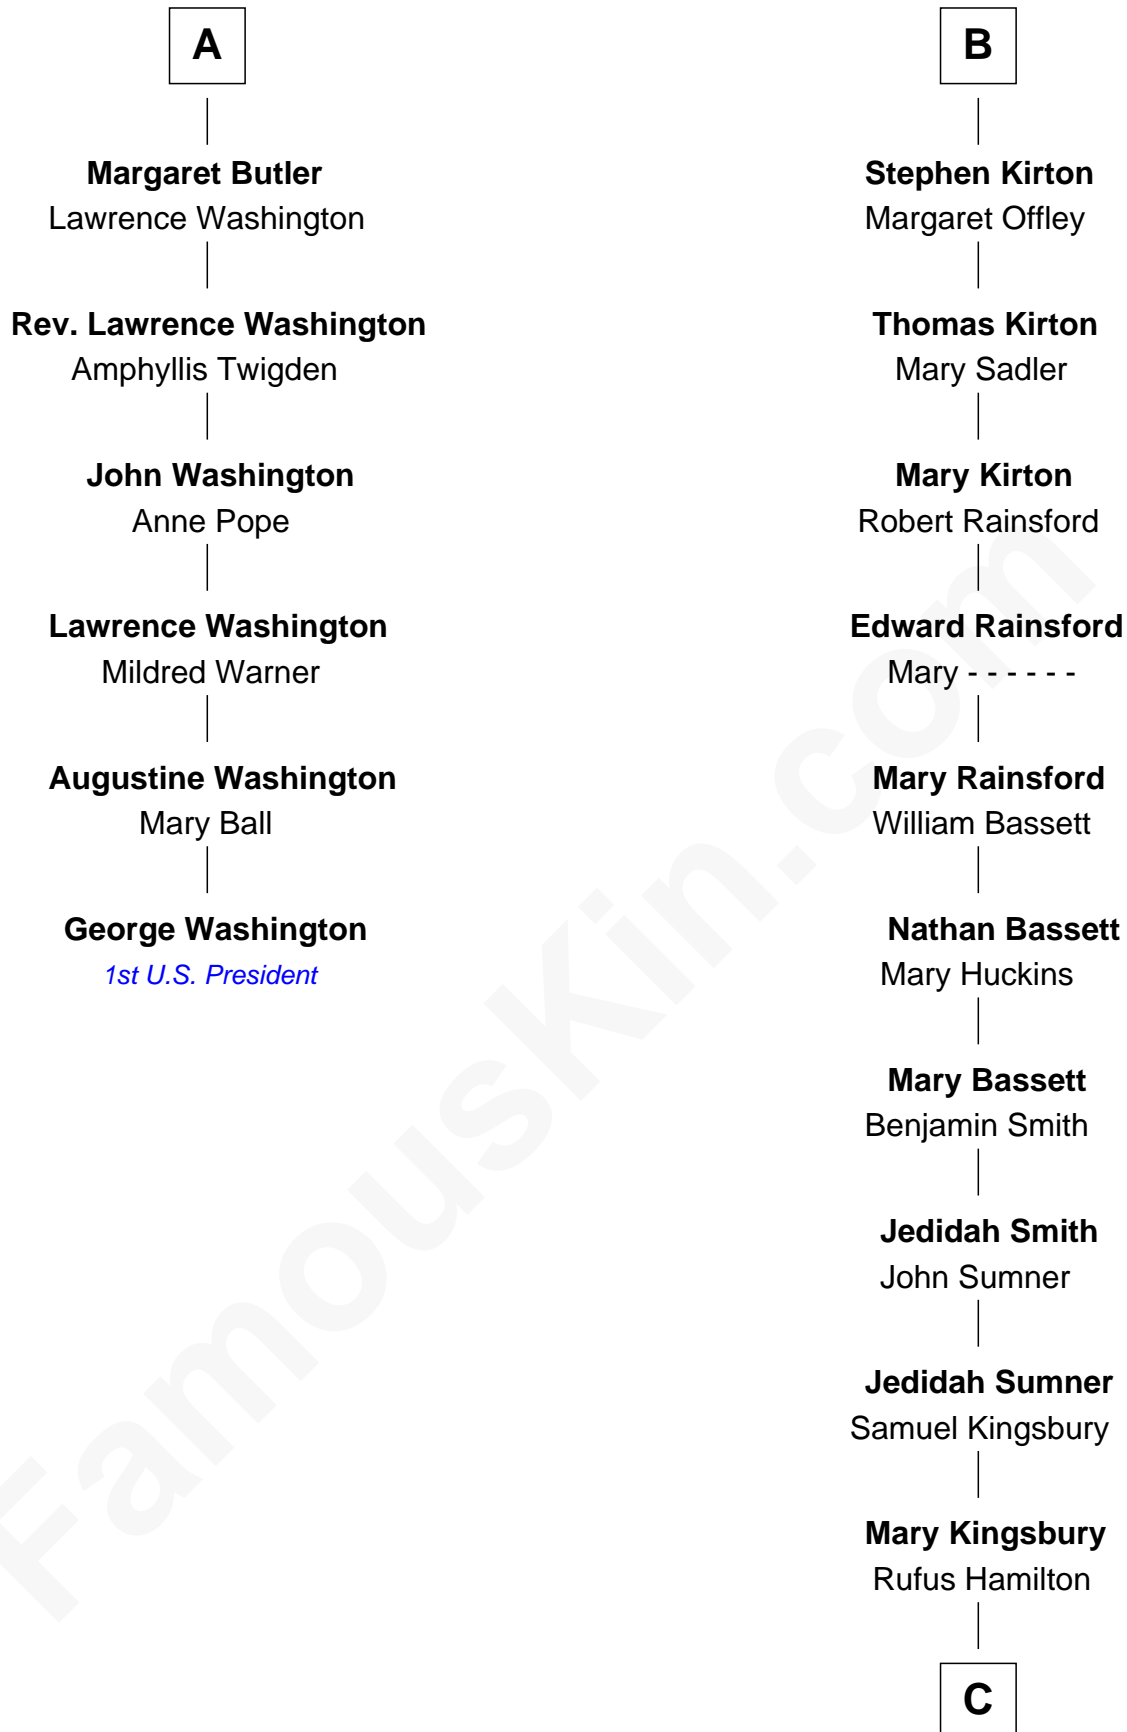

FamousKin.com
Relationship Chart of
George Washington
1st U.S. President

12th cousin 9 times removed of

Thomas J. Watson, Jr.
President and CEO of I.B.M.

C

Mary Hamilton

Dr. Oliver Kittredge

Oliver Kittredge

Julia Ann Estabrook

Arthur Melville Kittredge

Mary Jeannette Broadwell

Mary Jeannette Kittredge

Thomas John Watson

Thomas J. Watson, Jr.

President and CEO of I.B.M.