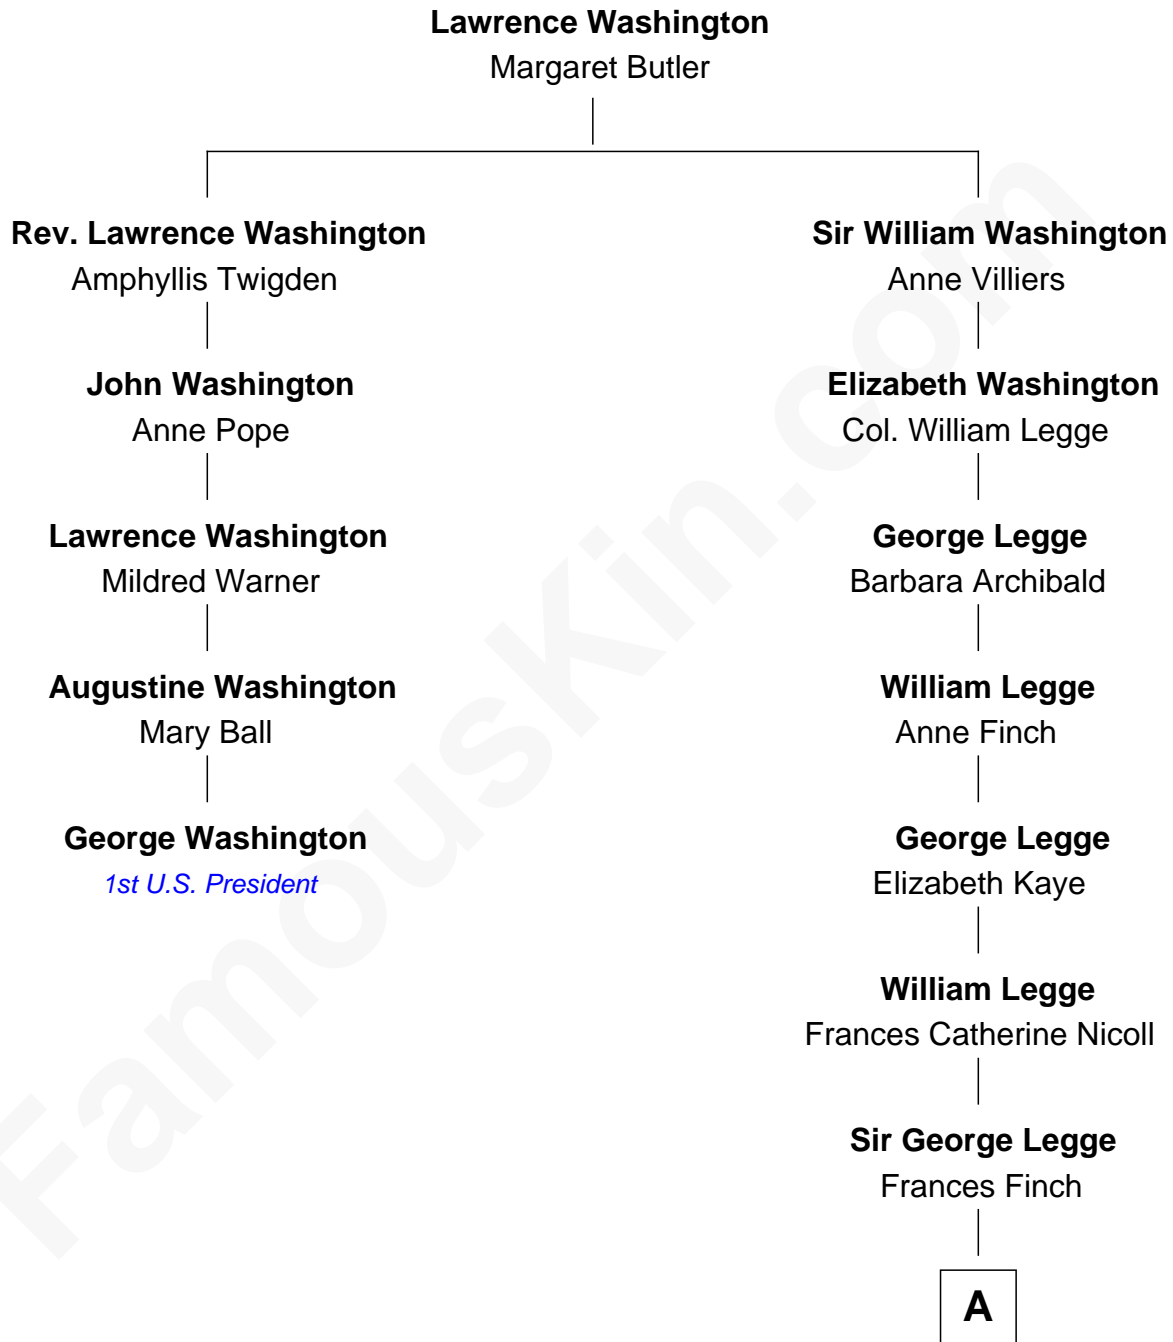

## Relationship Chart of

### George Washington

1st U.S. President

4th cousin 8 times removed of

### Kit Harington

TV Actor - "Game of Thrones"

**A**

**William Legge**

Frances Barrington

**Edward Henry Legge**

Cordelia Twysden Molesworth

**Lois Marjorie Legge**