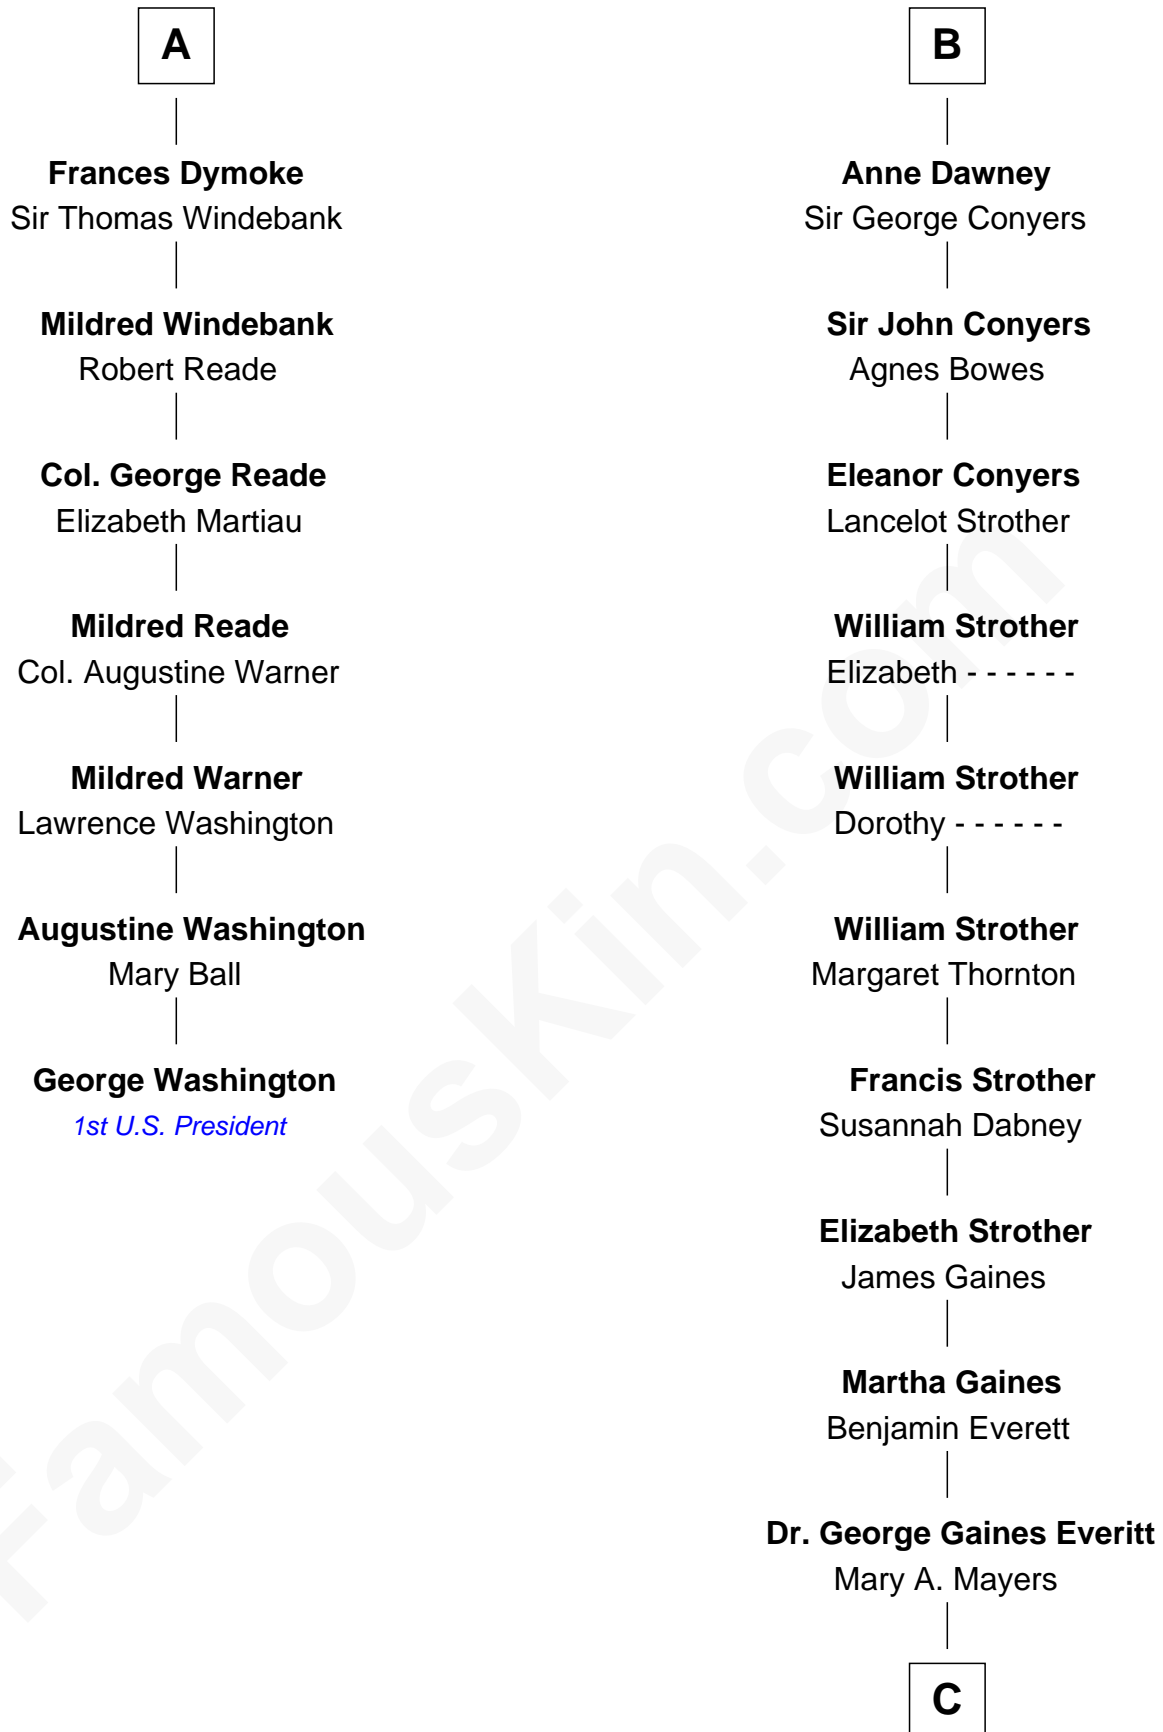

## Relationship Chart of

### George Washington

1st U.S. President

13th cousin 7 times removed of

**William H. Macy**  
TV and Movie Actor

**C**

—  
**Horace Benjamin Everitt**

Martha Leticia Roberts

—  
**Mary Lois Everitt**

Clement Overstreet

—  
**Lois Elizabeth Overstreet**

William Hall Macy

—  
**William H. Macy**

*TV and Movie Actor*

FamousKin.com