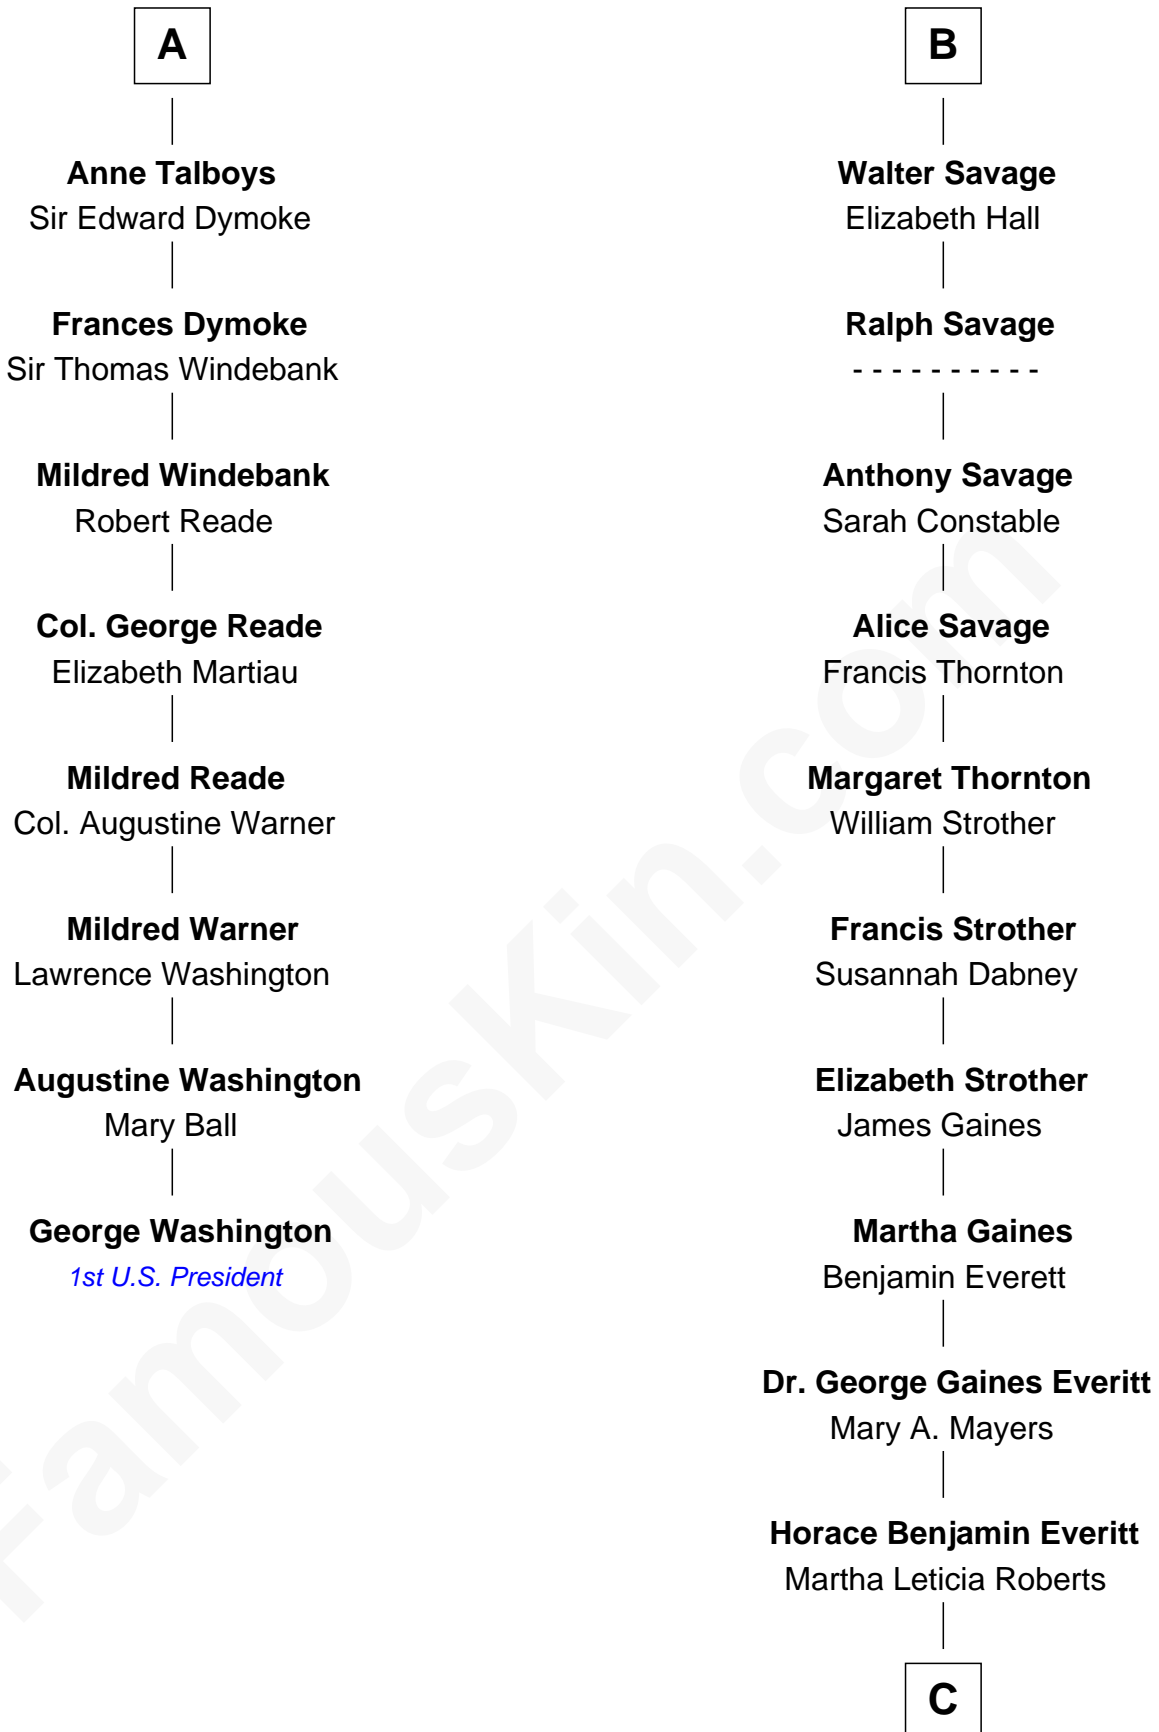

FamousKin.com
Relationship Chart of
George Washington
1st U.S. President

14th cousin 5 times removed of

William H. Macy
TV and Movie Actor

C

Mary Lois Everitt
Clement Overstreet

Lois Elizabeth Overstreet
William Hall Macy

William H. Macy
TV and Movie Actor

FamousKin.com