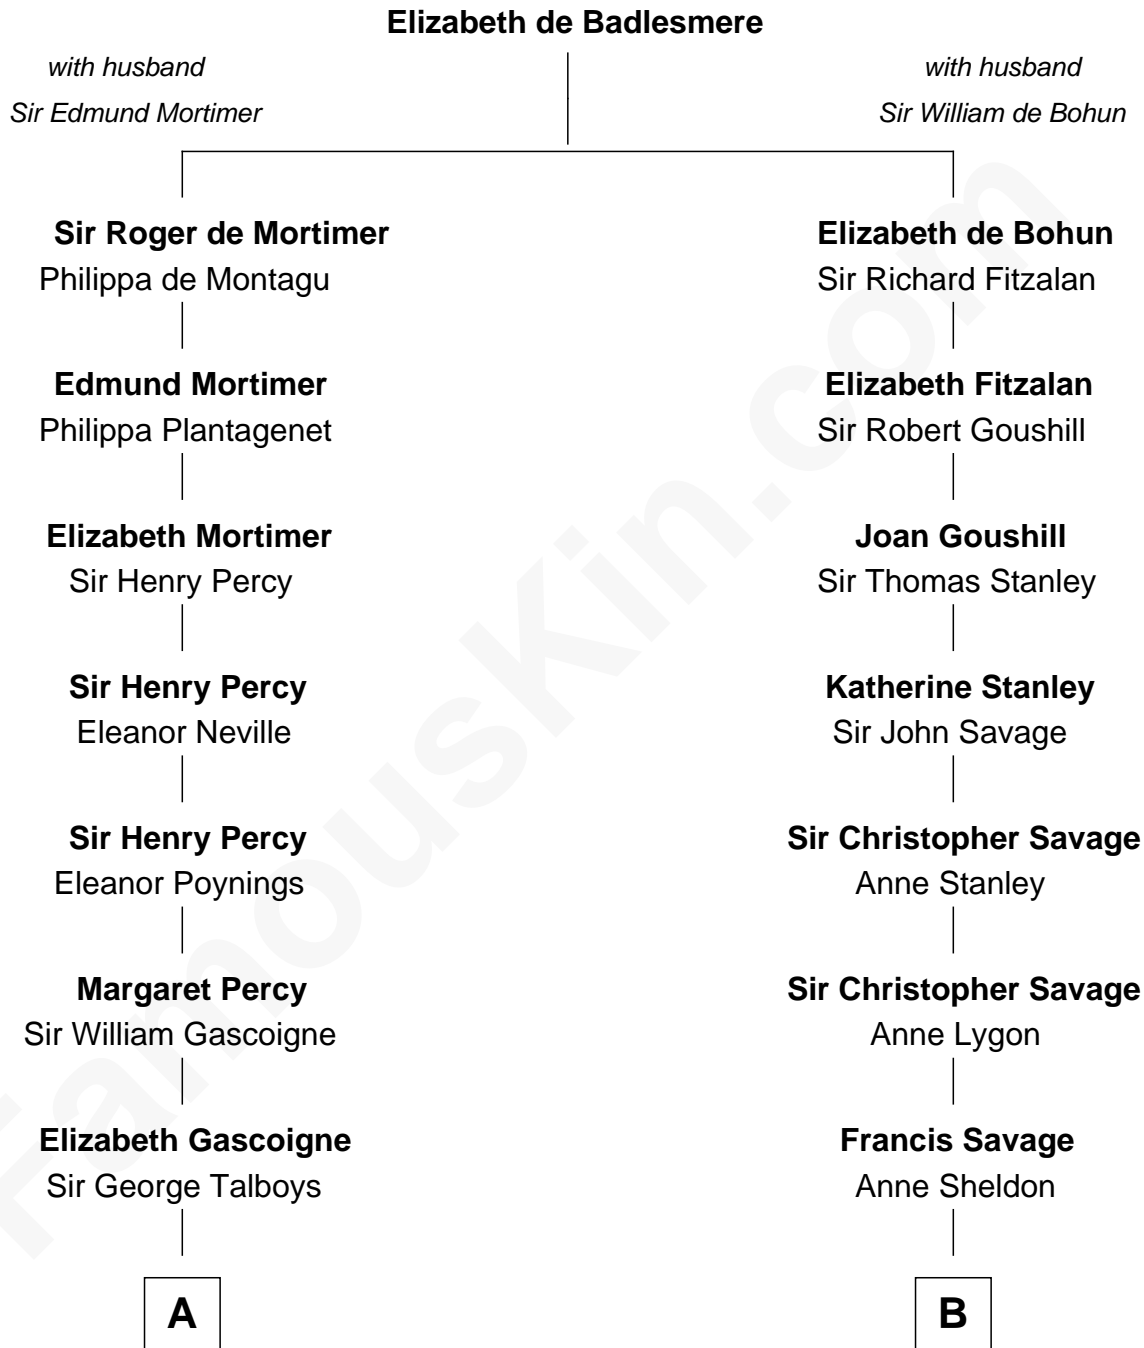

FamousKin.com
Relationship Chart of
George Washington
1st U.S. President

14th cousin 5 times removed of

William H. Macy
TV and Movie Actor

C

Mary Lois Everitt
Clement Overstreet

Lois Elizabeth Overstreet
William Hall Macy