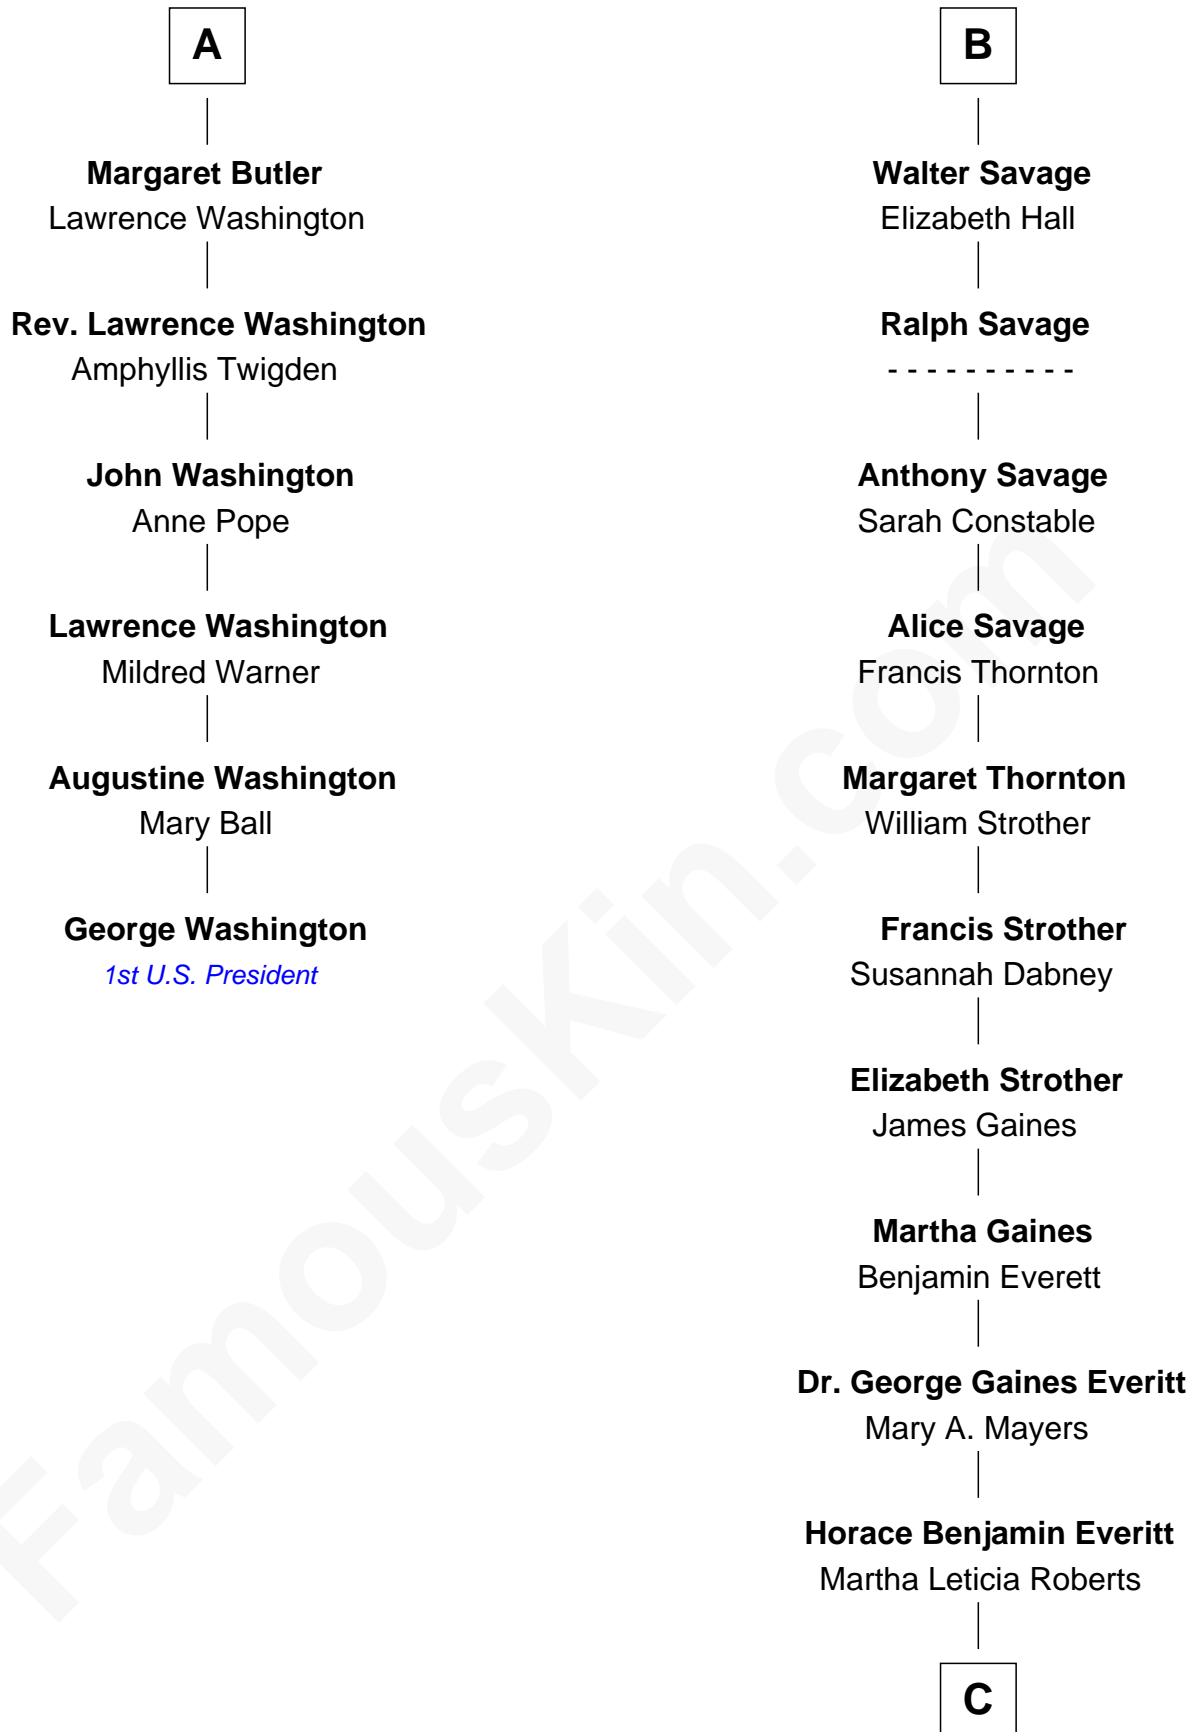

FamousKin.com

Relationship Chart of

George Washington

1st U.S. President

12th cousin 7 times removed of

William H. Macy
TV and Movie Actor

C

Mary Lois Everitt
Clement Overstreet

Lois Elizabeth Overstreet
William Hall Macy

William H. Macy
TV and Movie Actor

FamousKin.com