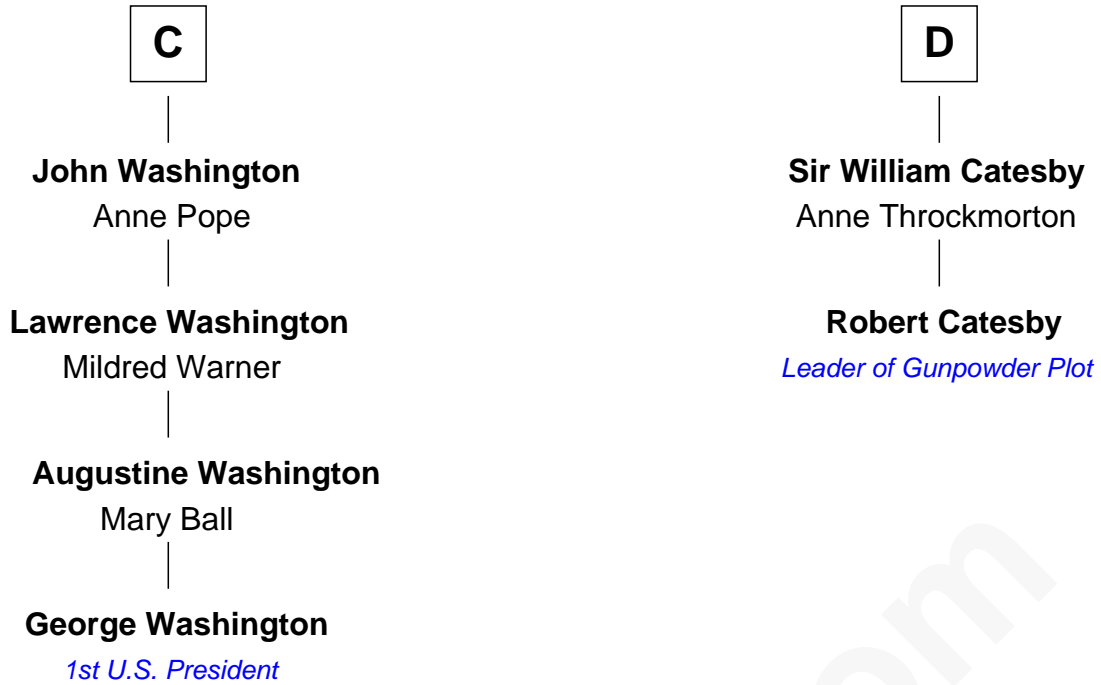

FamousKin.com
Relationship Chart of
George Washington
1st U.S. President

18th cousin 2 times removed of
Robert Catesby
Leader of Gunpowder Plot

FamousKin.com