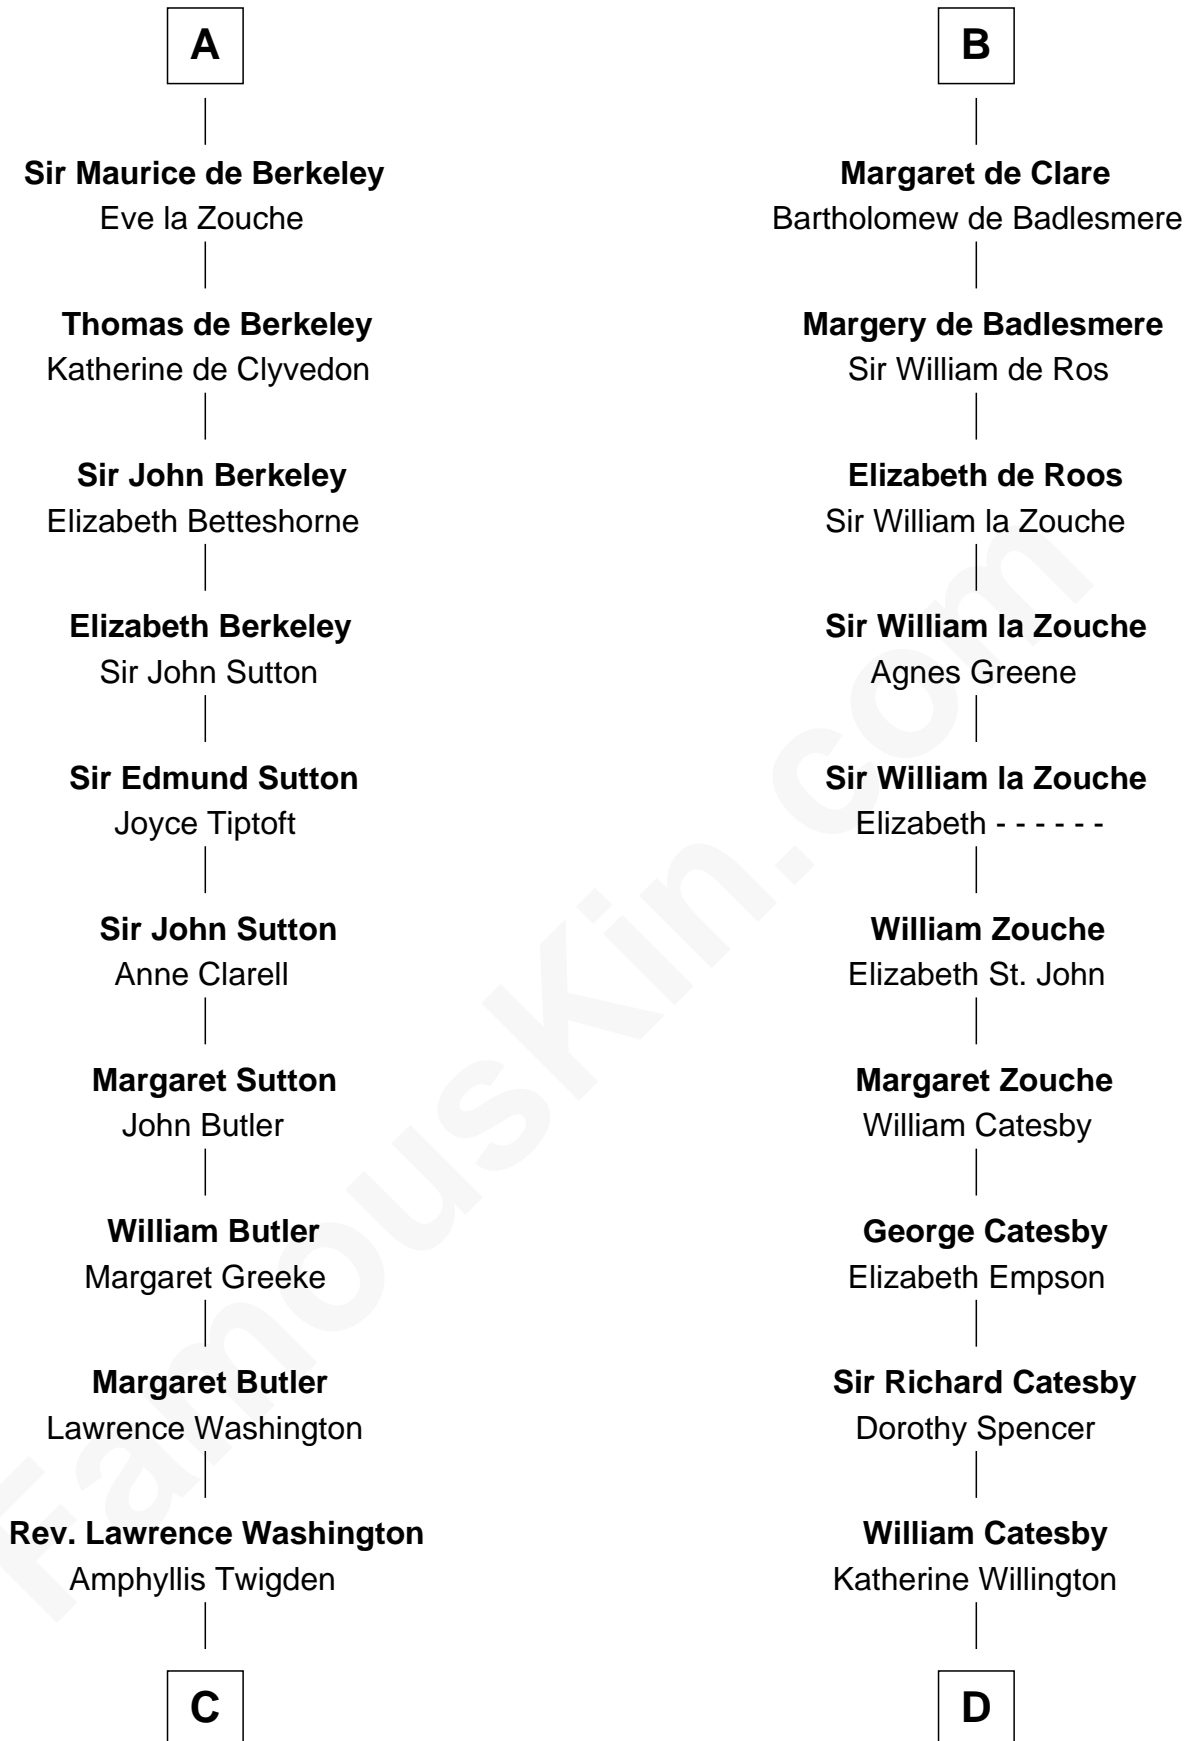

FamousKin.com
Relationship Chart of
George Washington
1st U.S. President

18th cousin 2 times removed of
Robert Catesby
Leader of Gunpowder Plot

FamousKin.com