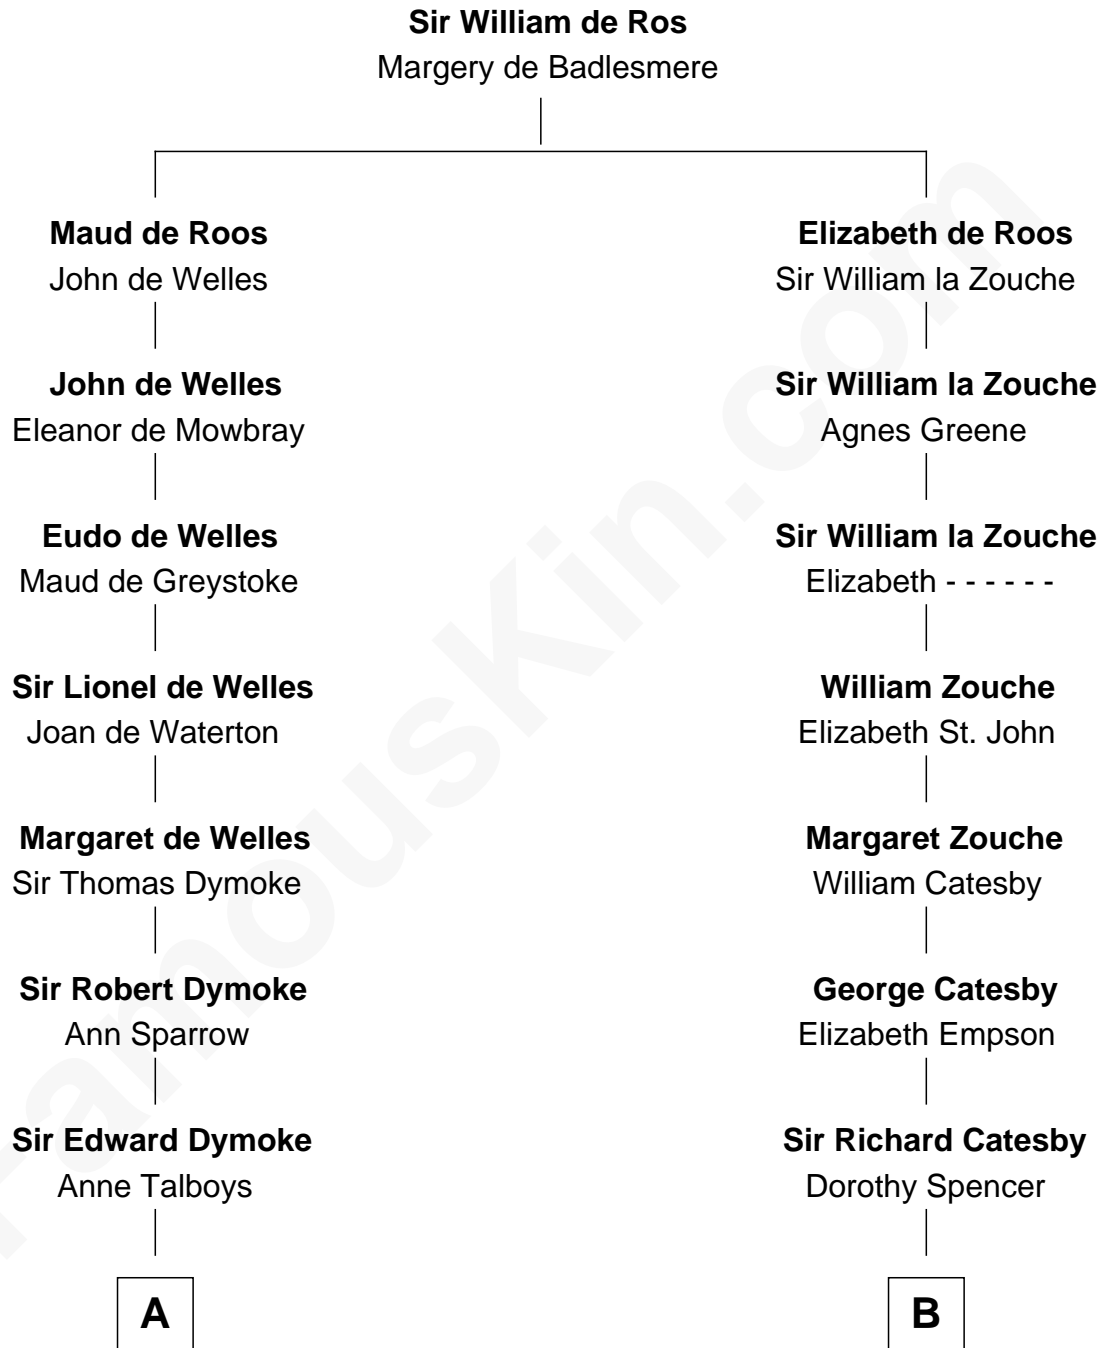

**FamousKin.com**  
**Relationship Chart of**  
**George Washington**  
*1st U.S. President*

9th cousin 4 times removed of

**Robert Catesby**  
*Leader of Gunpowder Plot*

**A**

**Frances Dymoke**  
Sir Thomas Windebank

**Mildred Windebank**  
Robert Reade

**Col. George Reade**  
Elizabeth Martiau

**Mildred Reade**  
Col. Augustine Warner

**Mildred Warner**  
Lawrence Washington

**Augustine Washington**  
Mary Ball

**George Washington**  
*1st U.S. President*

**B**

**William Catesby**  
Katherine Willington

**Sir William Catesby**  
Anne Throckmorton

**Robert Catesby**  
*Leader of Gunpowder Plot*