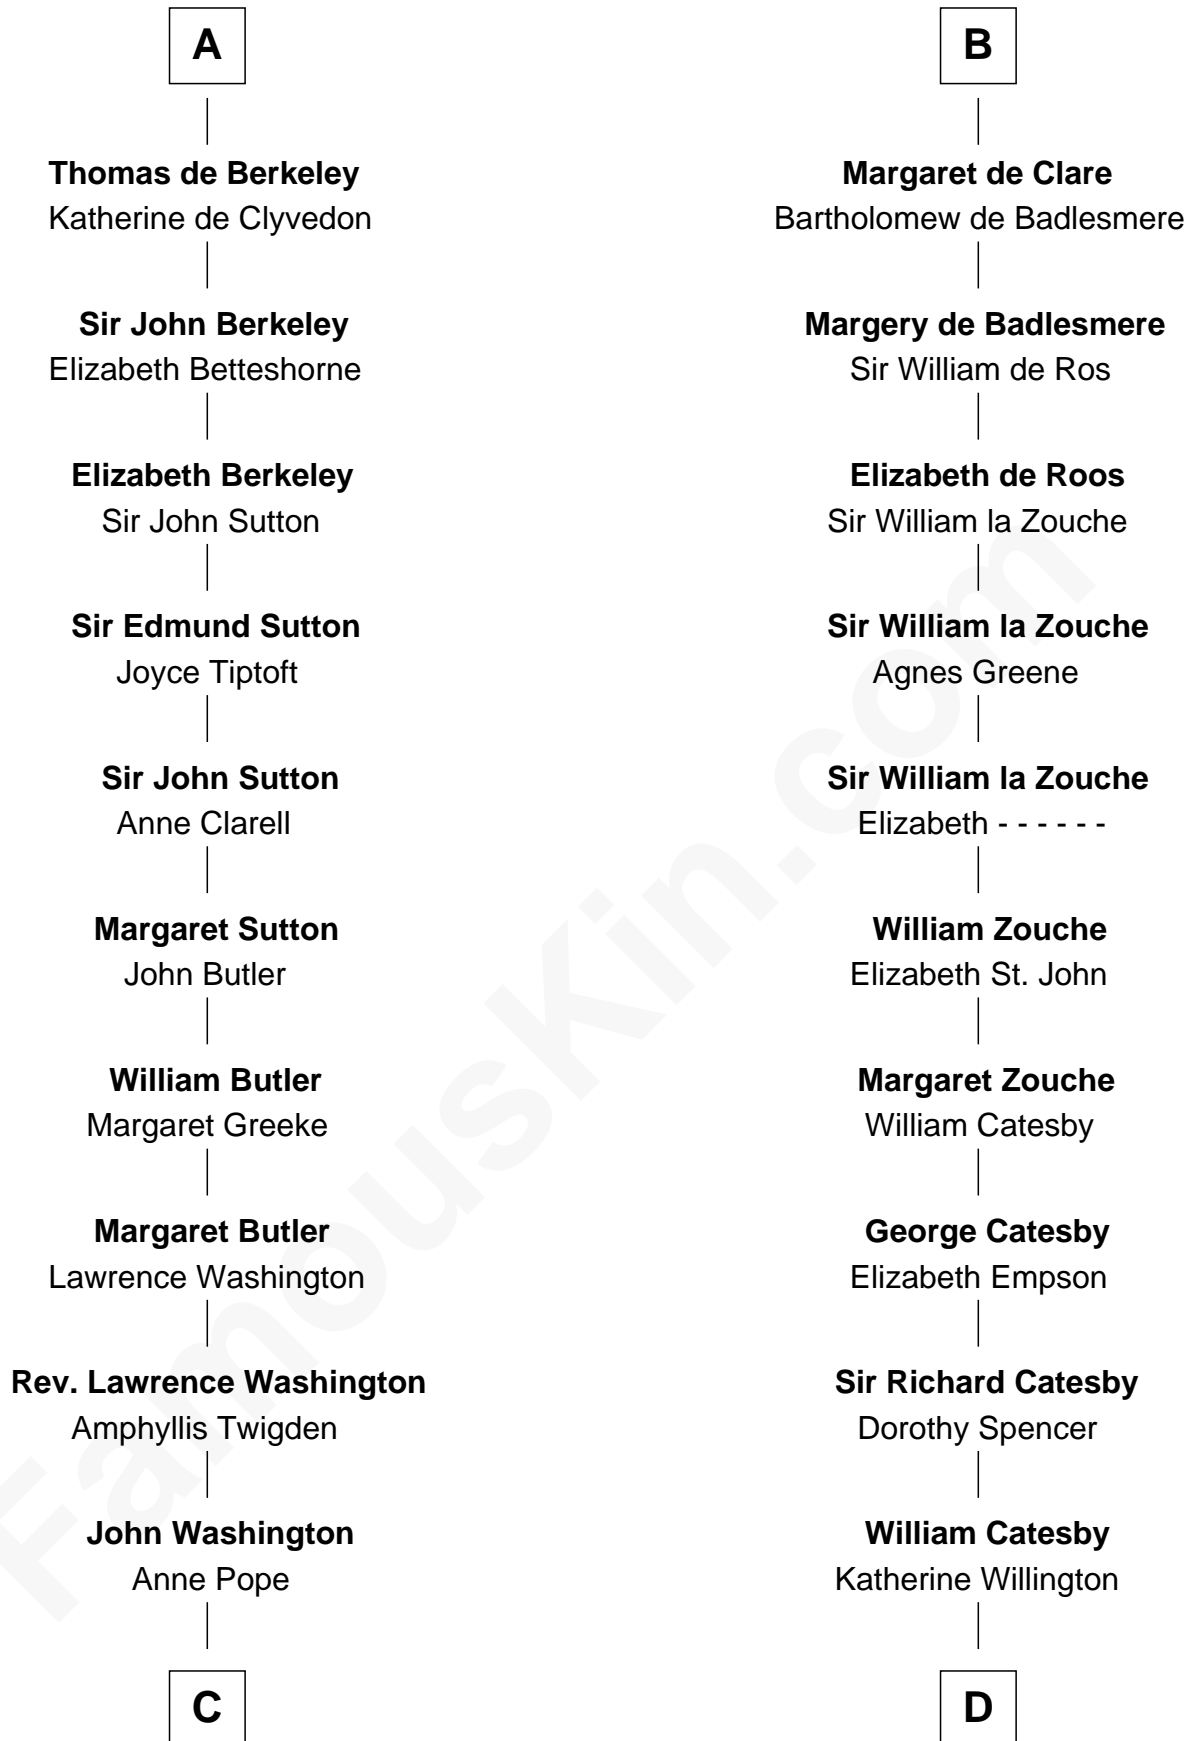

FamousKin.com
Relationship Chart of
George Washington
1st U.S. President

18th cousin 1 time removed of

Robert Catesby
Leader of Gunpowder Plot

Ranulf de Briquessart
 Margaret Goz

FamousKin.com