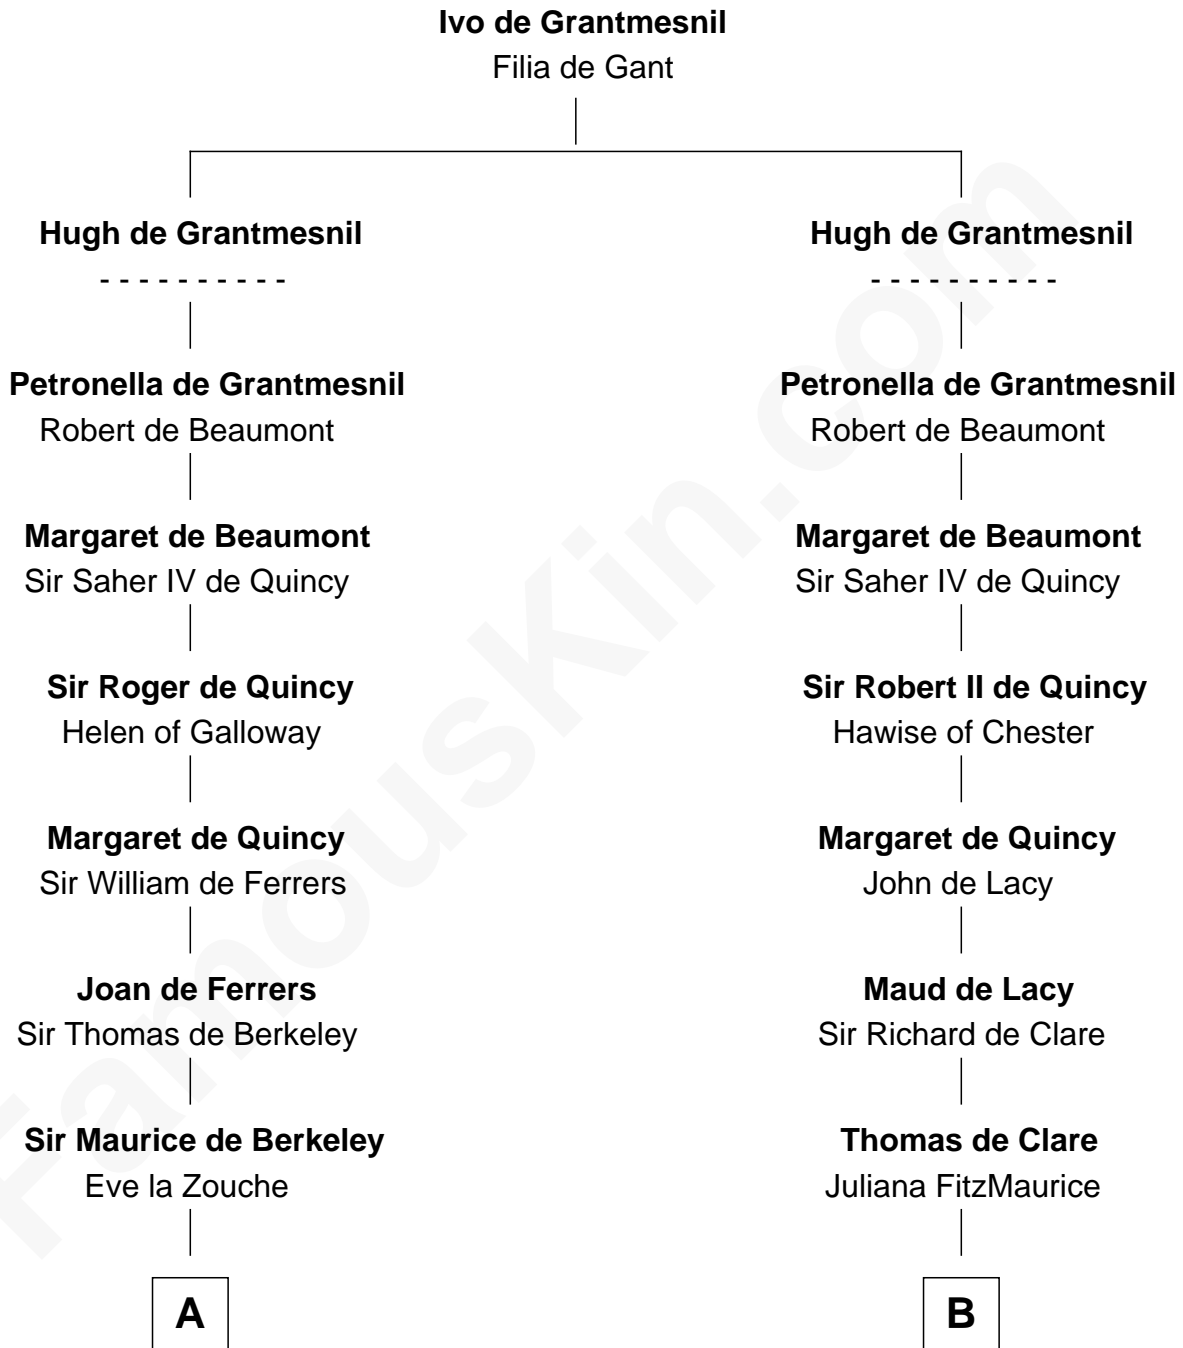

FamousKin.com
Relationship Chart of
George Washington
1st U.S. President

18th cousin 1 time removed of
Robert Catesby
Leader of Gunpowder Plot

FamousKin.com