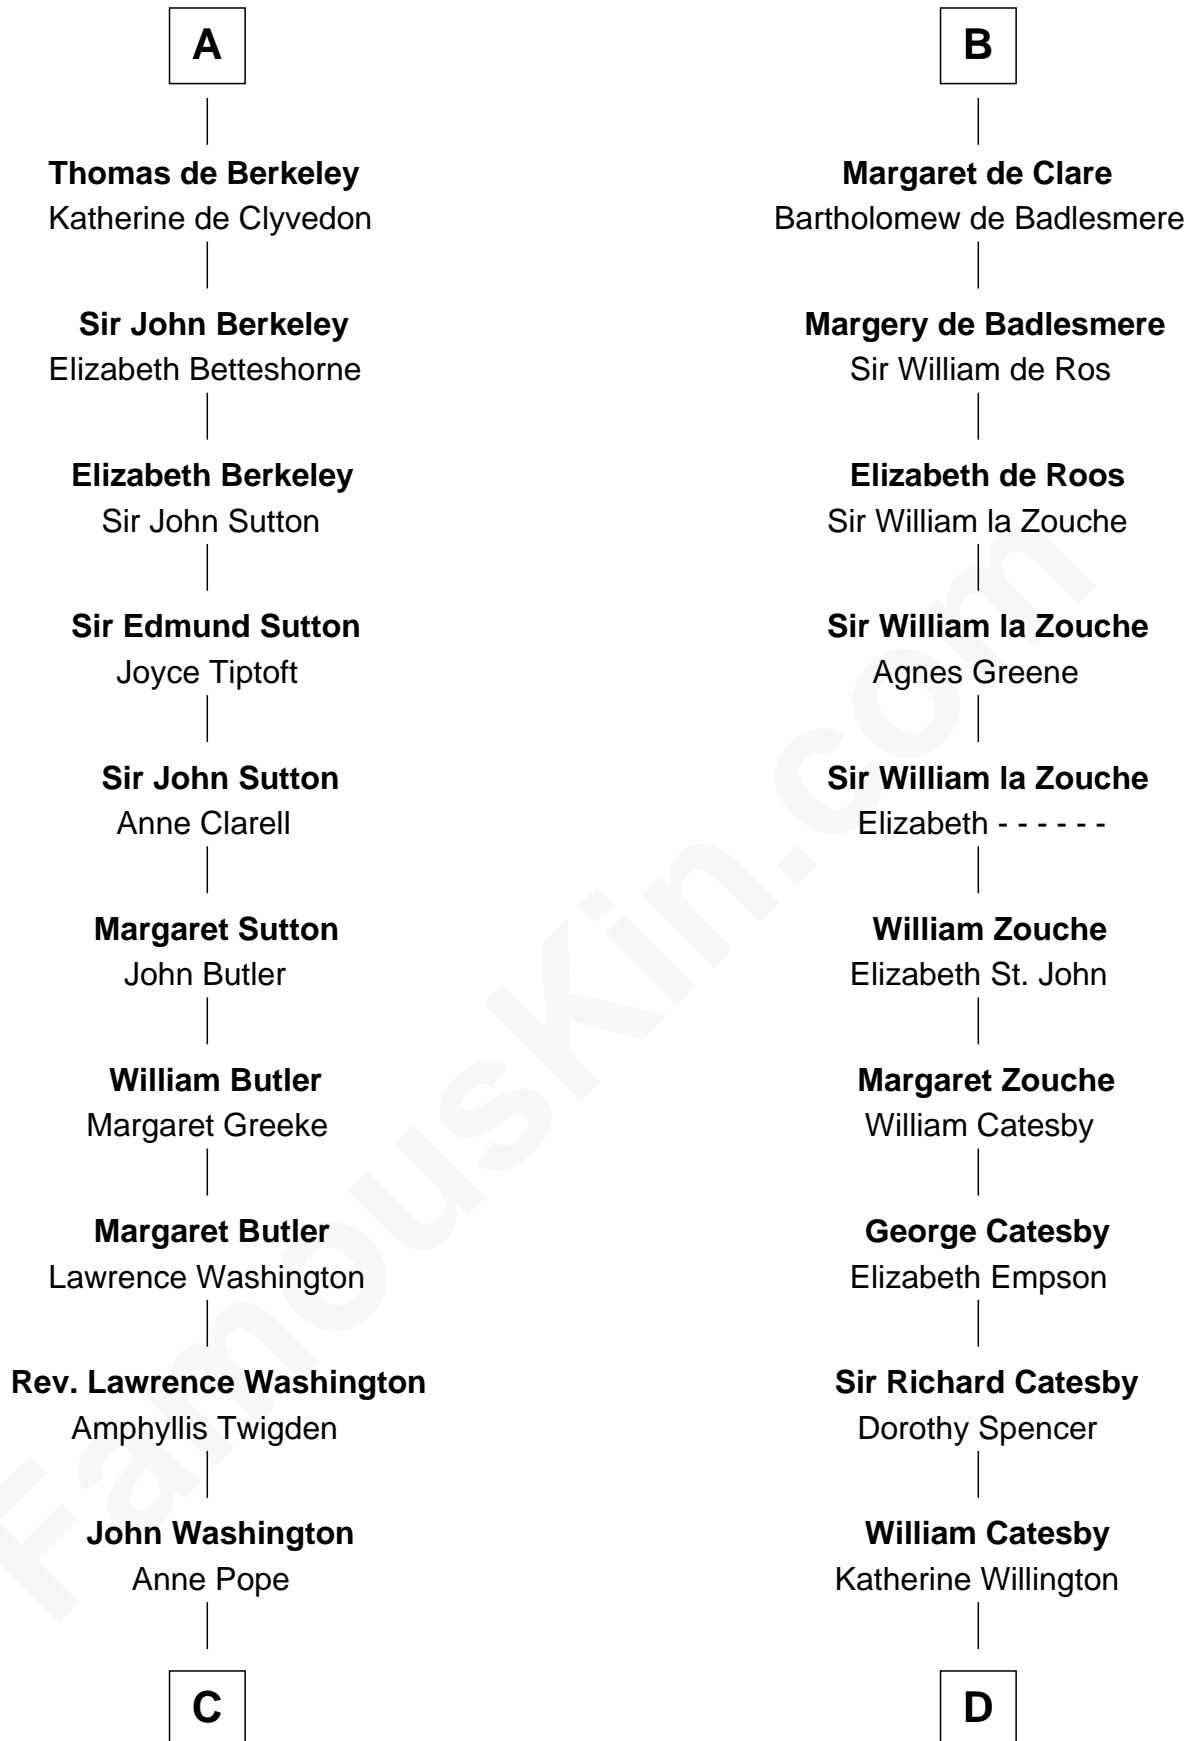

FamousKin.com
Relationship Chart of
George Washington
1st U.S. President

18th cousin 1 time removed of
Robert Catesby
Leader of Gunpowder Plot

FamousKin.com