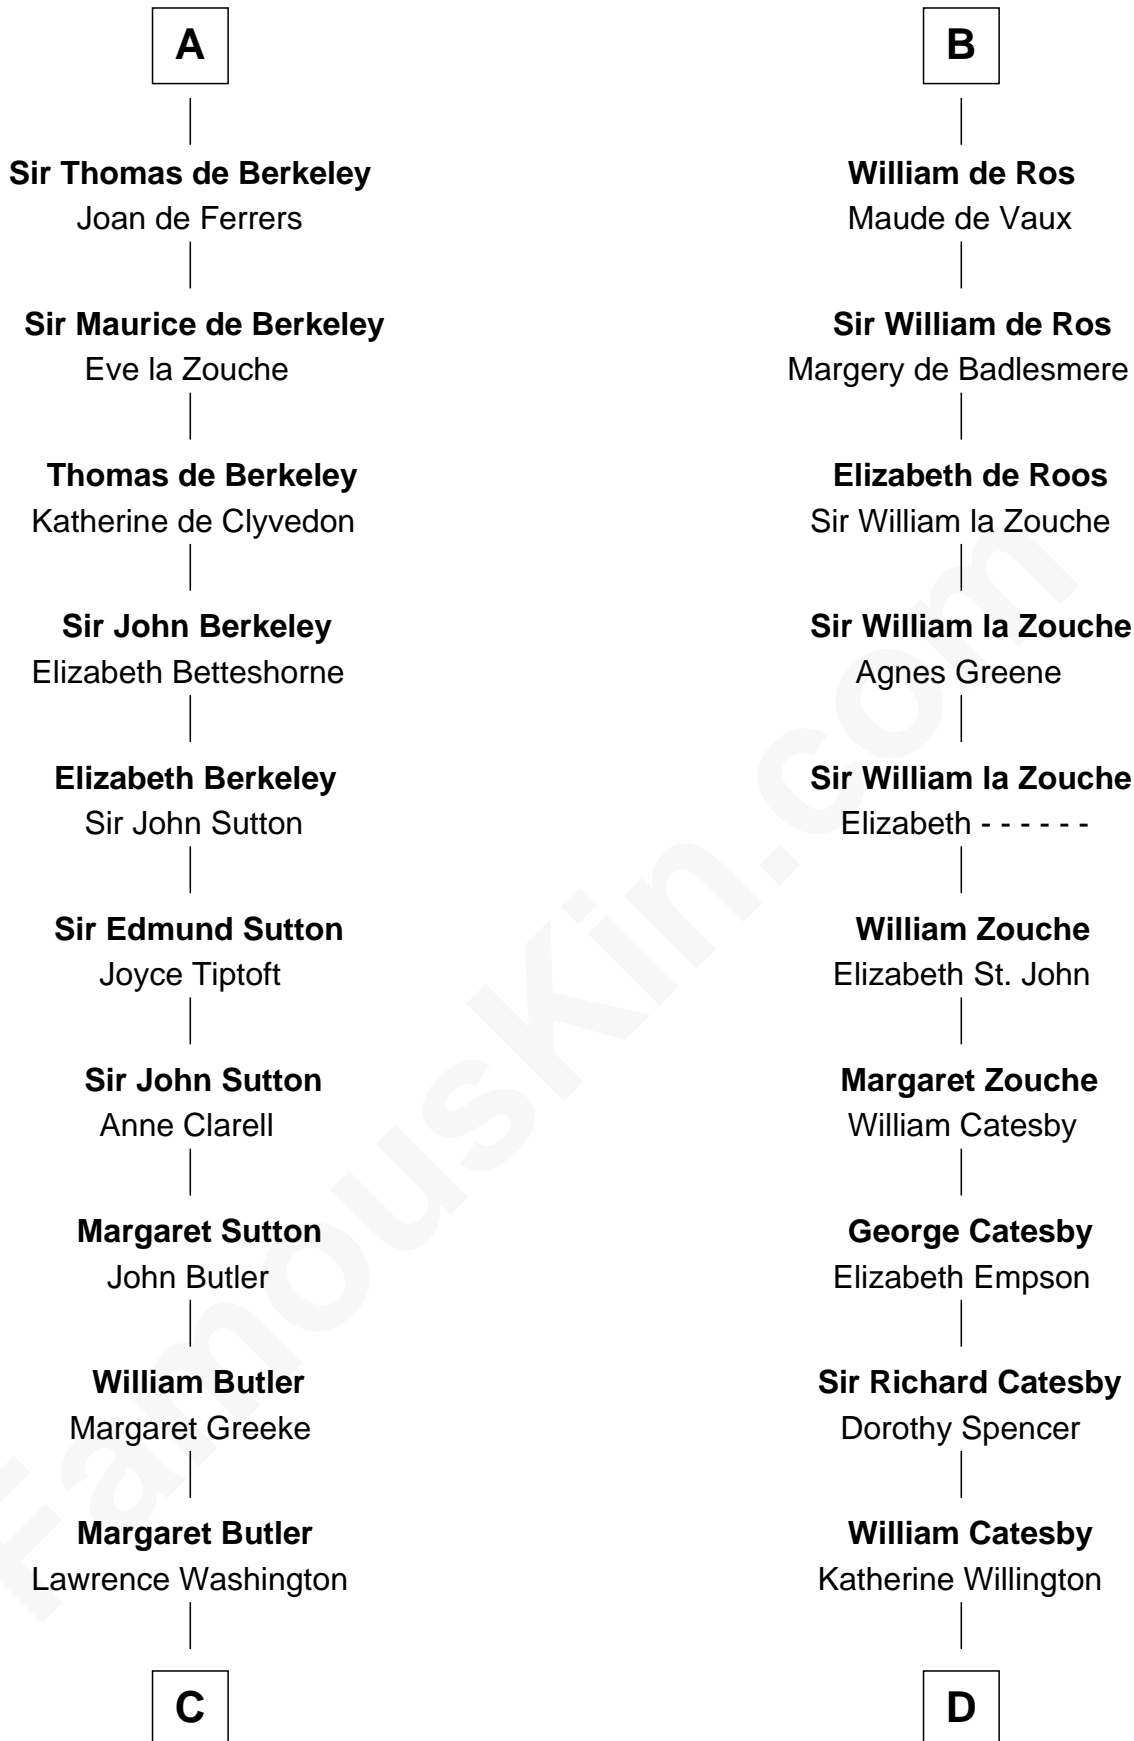

### George Washington

1st U.S. President

18th cousin 3 times removed of

**Robert Catesby**  
Leader of Gunpowder Plot

**Duncan I of Scotland**

-----

**Malcolm III of Scotland**  
St. Margaret of Scotland

**Maud of Scotland**  
Henry I, King of England

**Maud of England**  
Geoffrey Plantagenet

**Henry II, King of England**  
Eleanor of Aquitaine

**John, King of England**  
----- De Warenne

**Sir Richard FitzRoy**  
Rose de Dover

**Isabel de Dover**  
Sir Maurice de Berkeley

**A**

**Malcolm III of Scotland**  
St. Margaret of Scotland

**David I, King of Scotland**  
Maud of Northumberland

**Henry of Huntingdon**  
Ada de Warenne

**William I, King of Scotland**  
----- Avenal

**Isabel of Scotland**  
Robert de Ros

**Sir William de Ros**  
Lucy FitzPiers

**Sir Robert de Ros**  
Isabel de Aubeney

**B**

FamousKin.com