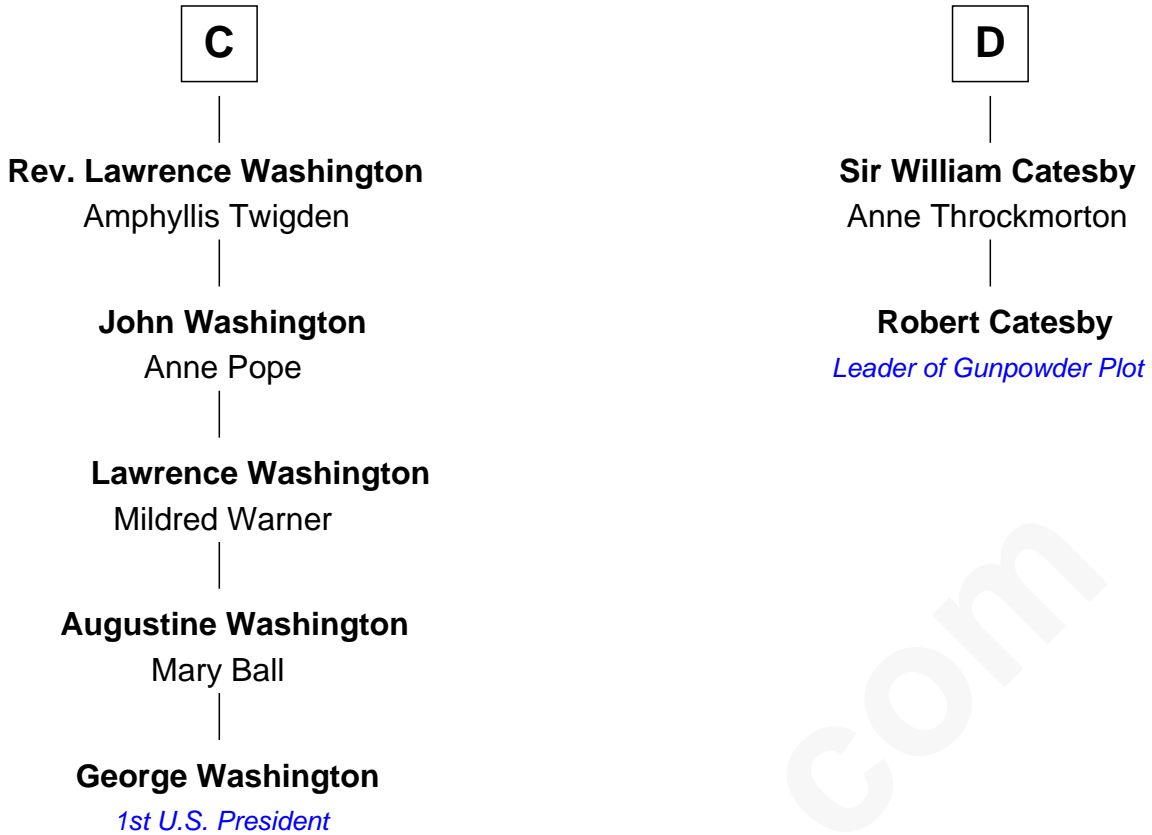

### George Washington

1st U.S. President

18th cousin 3 times removed of

**Robert Catesby**  
Leader of Gunpowder Plot

**Duncan I of Scotland**

-----

**Malcolm III of Scotland**  
St. Margaret of Scotland

**Maud of Scotland**  
Henry I, King of England

**Maud of England**  
Geoffrey Plantagenet

**Henry II, King of England**  
Eleanor of Aquitaine

**John, King of England**  
----- De Warenne

**Sir Richard FitzRoy**  
Rose de Dover

**Isabel de Dover**  
Sir Maurice de Berkeley

**A**

**Malcolm III of Scotland**  
St. Margaret of Scotland

**David I, King of Scotland**  
Maud of Northumberland

**Henry of Huntingdon**  
Ada de Warenne

**William I, King of Scotland**  
----- Avenal

**Isabel of Scotland**  
Robert de Ros

**Sir William de Ros**  
Lucy FitzPiers

**Sir Robert de Ros**  
Isabel de Aubeney

**B**

FamousKin.com