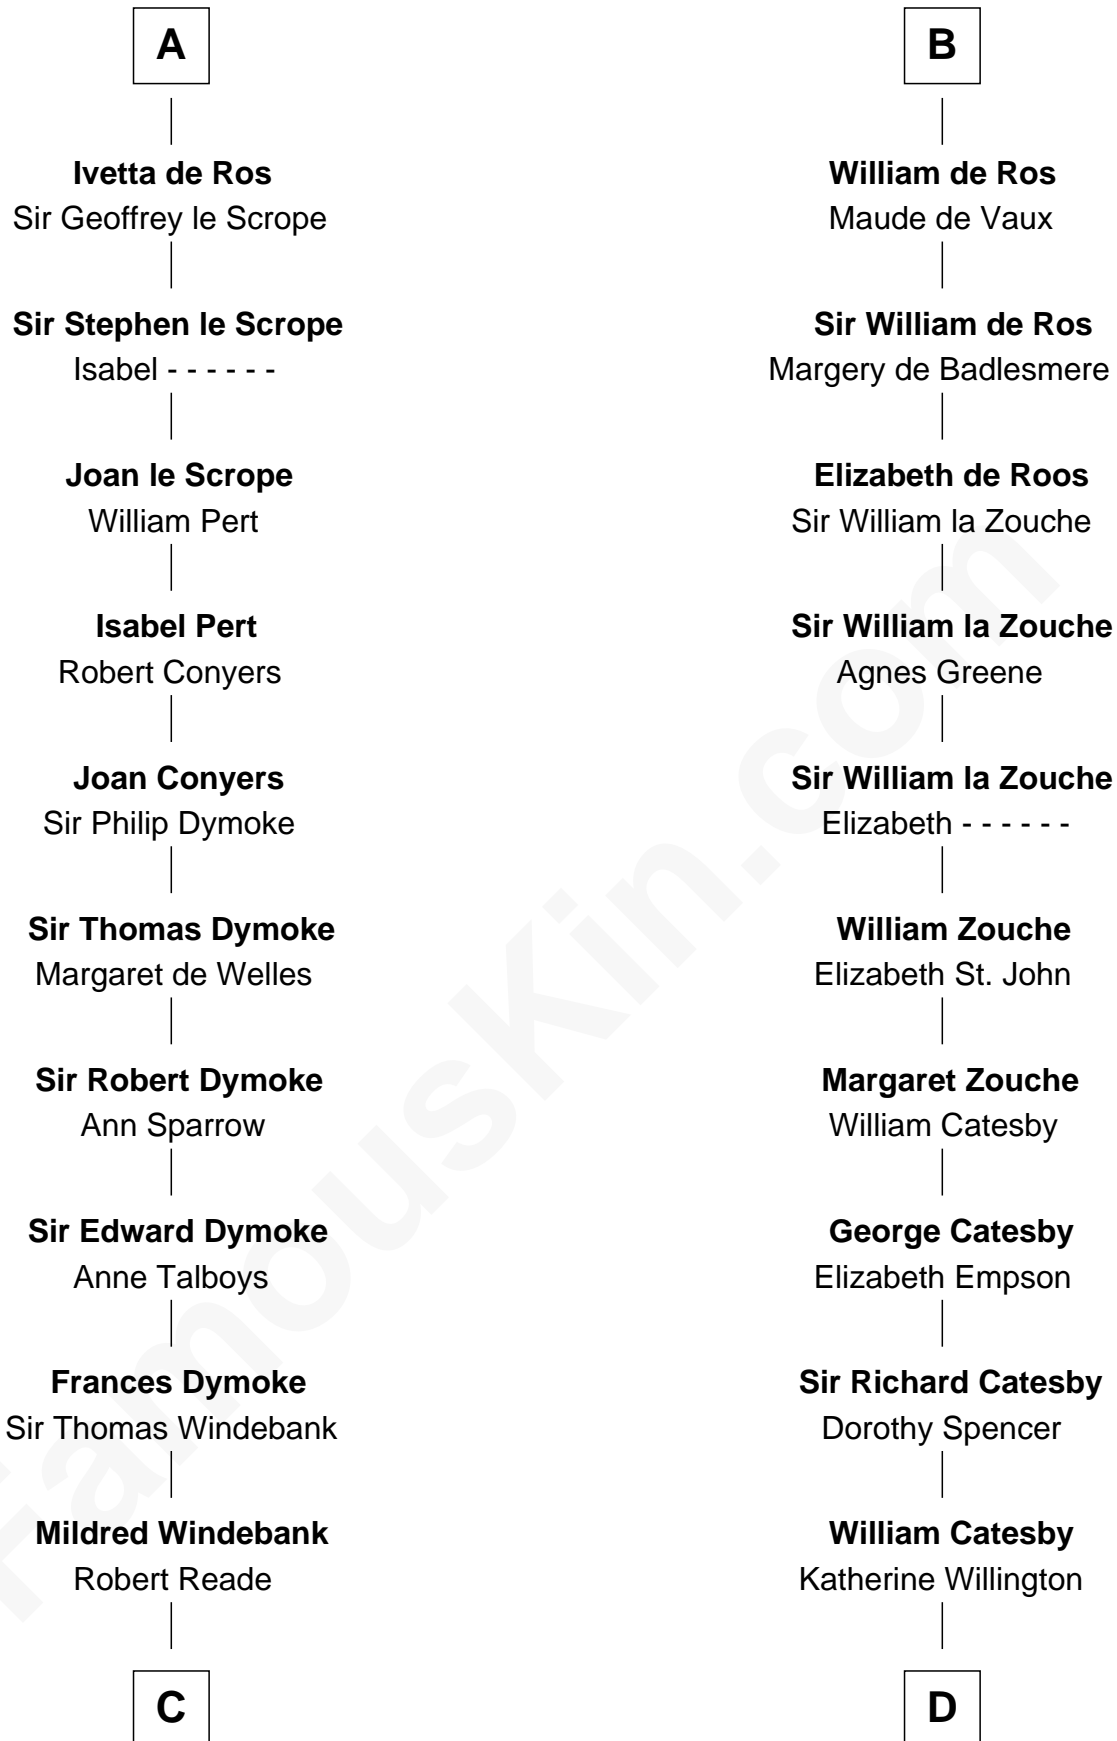

FamousKin.com
Relationship Chart of
George Washington
1st U.S. President

18th cousin 3 times removed of
Robert Catesby
Leader of Gunpowder Plot

Gherbod the Fleming

C

Col. George Reade
Elizabeth Martiau

Mildred Reade
Col. Augustine Warner

Mildred Warner
Lawrence Washington

Augustine Washington
Mary Ball

George Washington
1st U.S. President

D

Sir William Catesby
Anne Throckmorton

Robert Catesby
Leader of Gunpowder Plot

FamousKin.com