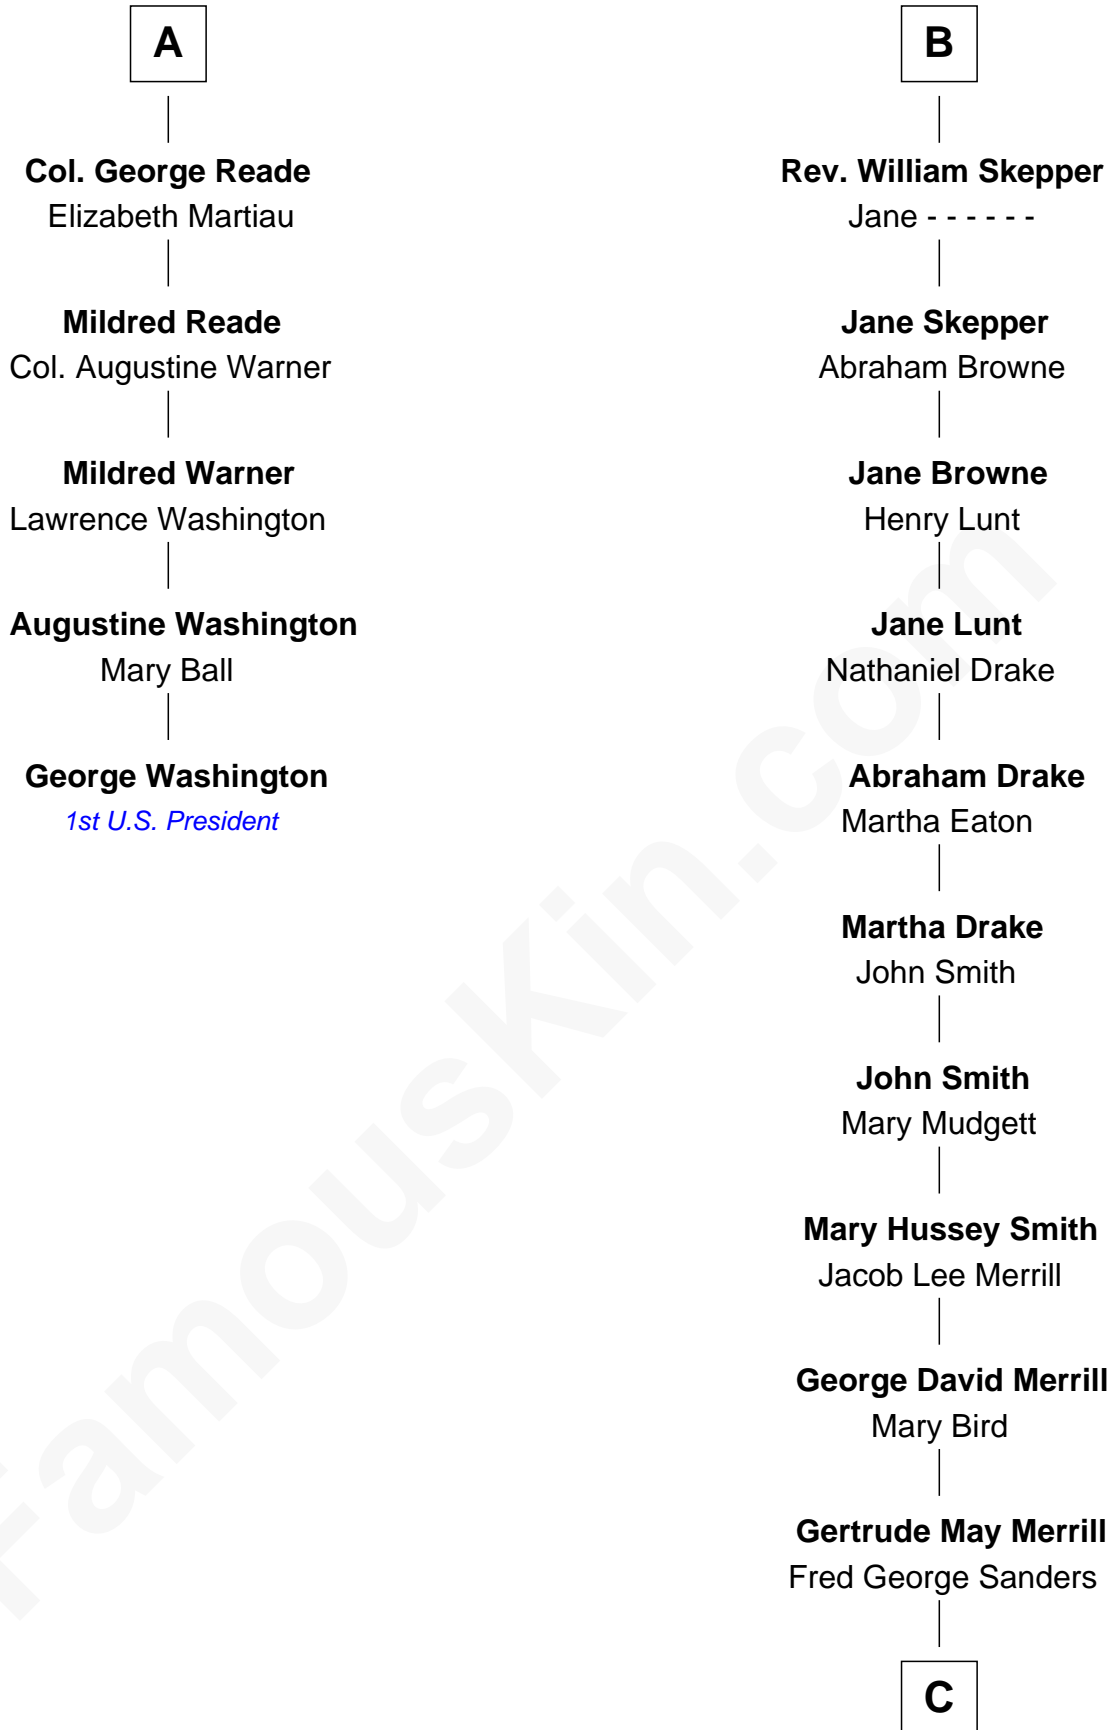

FamousKin.com

Relationship Chart of

George Washington

1st U.S. President

11th cousin 8 times removed of

Meghan Markle
Duchess of Sussex, TV Actress

C

Doris Mary Rita Sanders

Gordon Arnold Markle

Thomas Wayne Markle

Doria Loyce Ragland

Meghan Markle

Duchess of Sussex, TV Actress

FamousKin.com