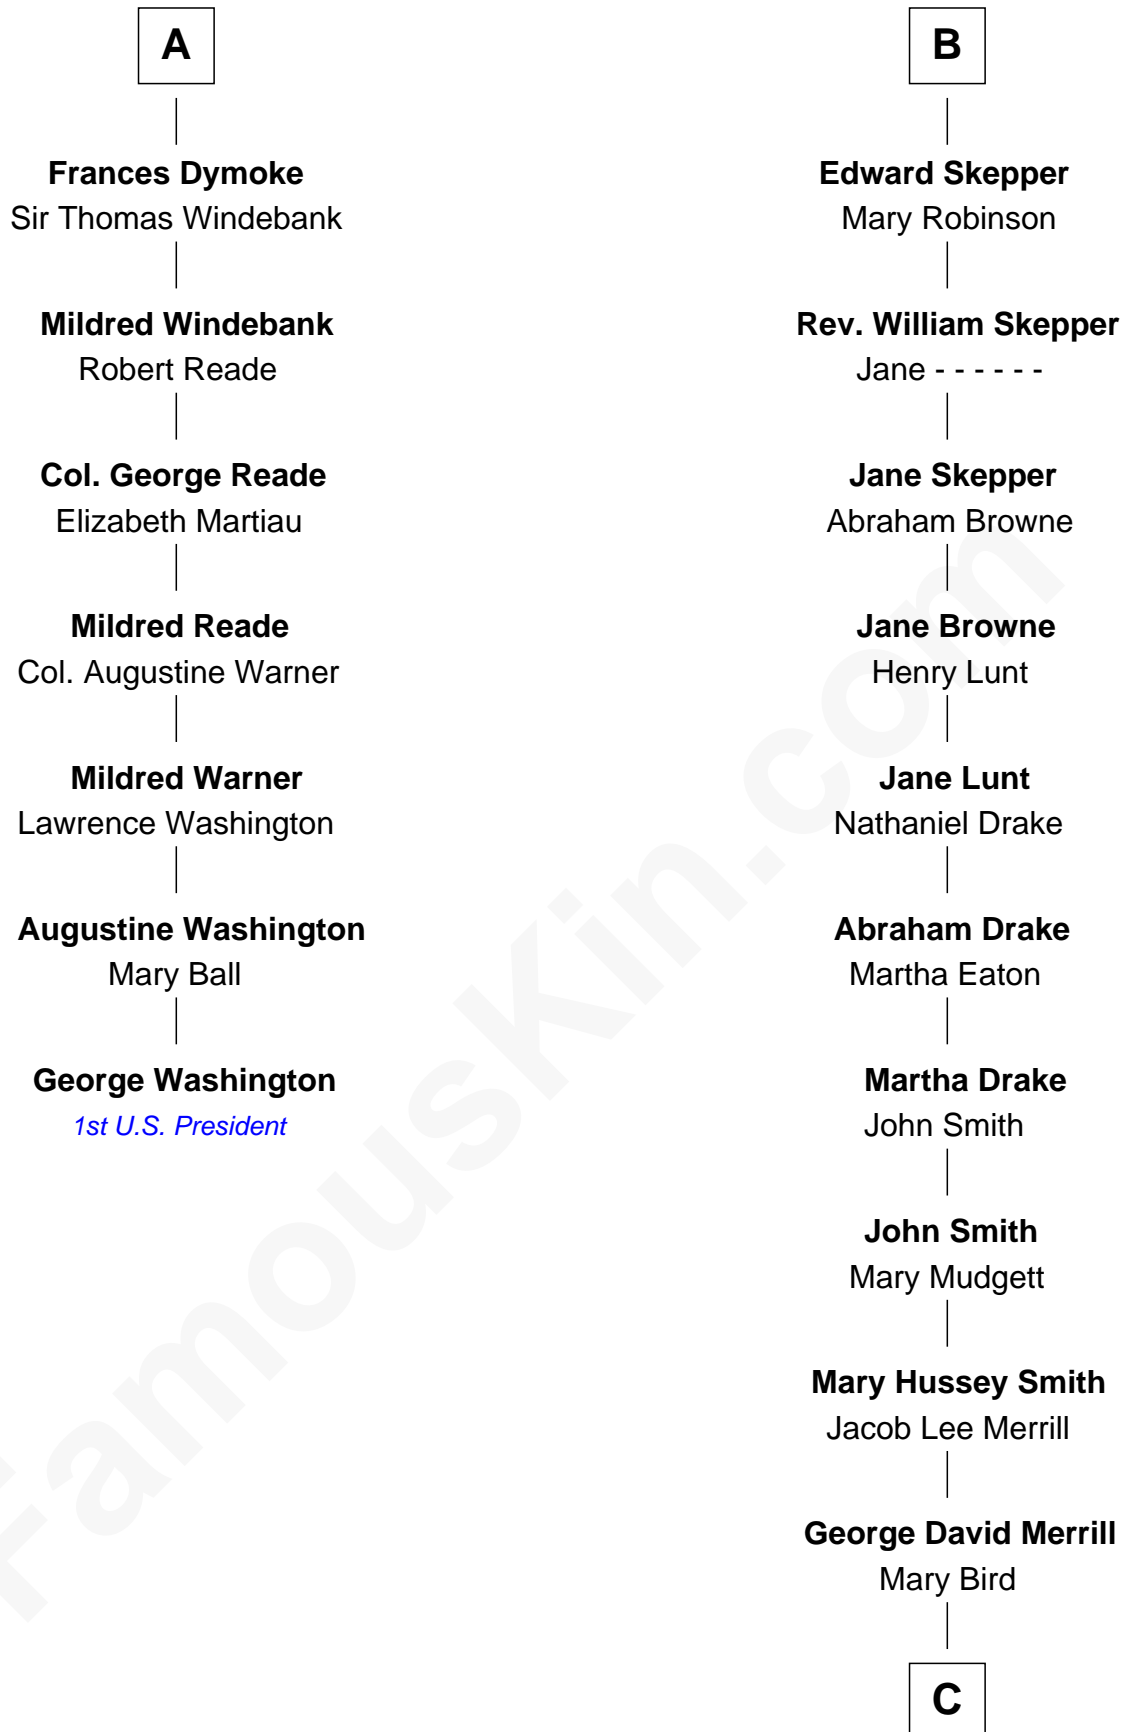

FamousKin.com
Relationship Chart of
George Washington
1st U.S. President

13th cousin 7 times removed of

Meghan Markle
Duchess of Sussex, TV Actress

Sir Hugh de Stafford
 Philippa de Beauchamp

Margaret de Stafford

Margaret Percy

Elizabeth Gascoigne

Sir George Talboys

Anne Talboys

Sir Edward Dymoke

A

Katherine de Stafford

Michael de la Pole

Isabel de la Pole

Thomas Morley

Anne Morley

Sir John Hastings

Elizabeth Hastings

Sir Robert Hildyard

Sir Piers Hildyard

Joan de la See

Isabel Hildyard

Ralph Legard

Joan Ledgard

Richard Skepper

B

C

Gertrude May Merrill

Fred George Sanders