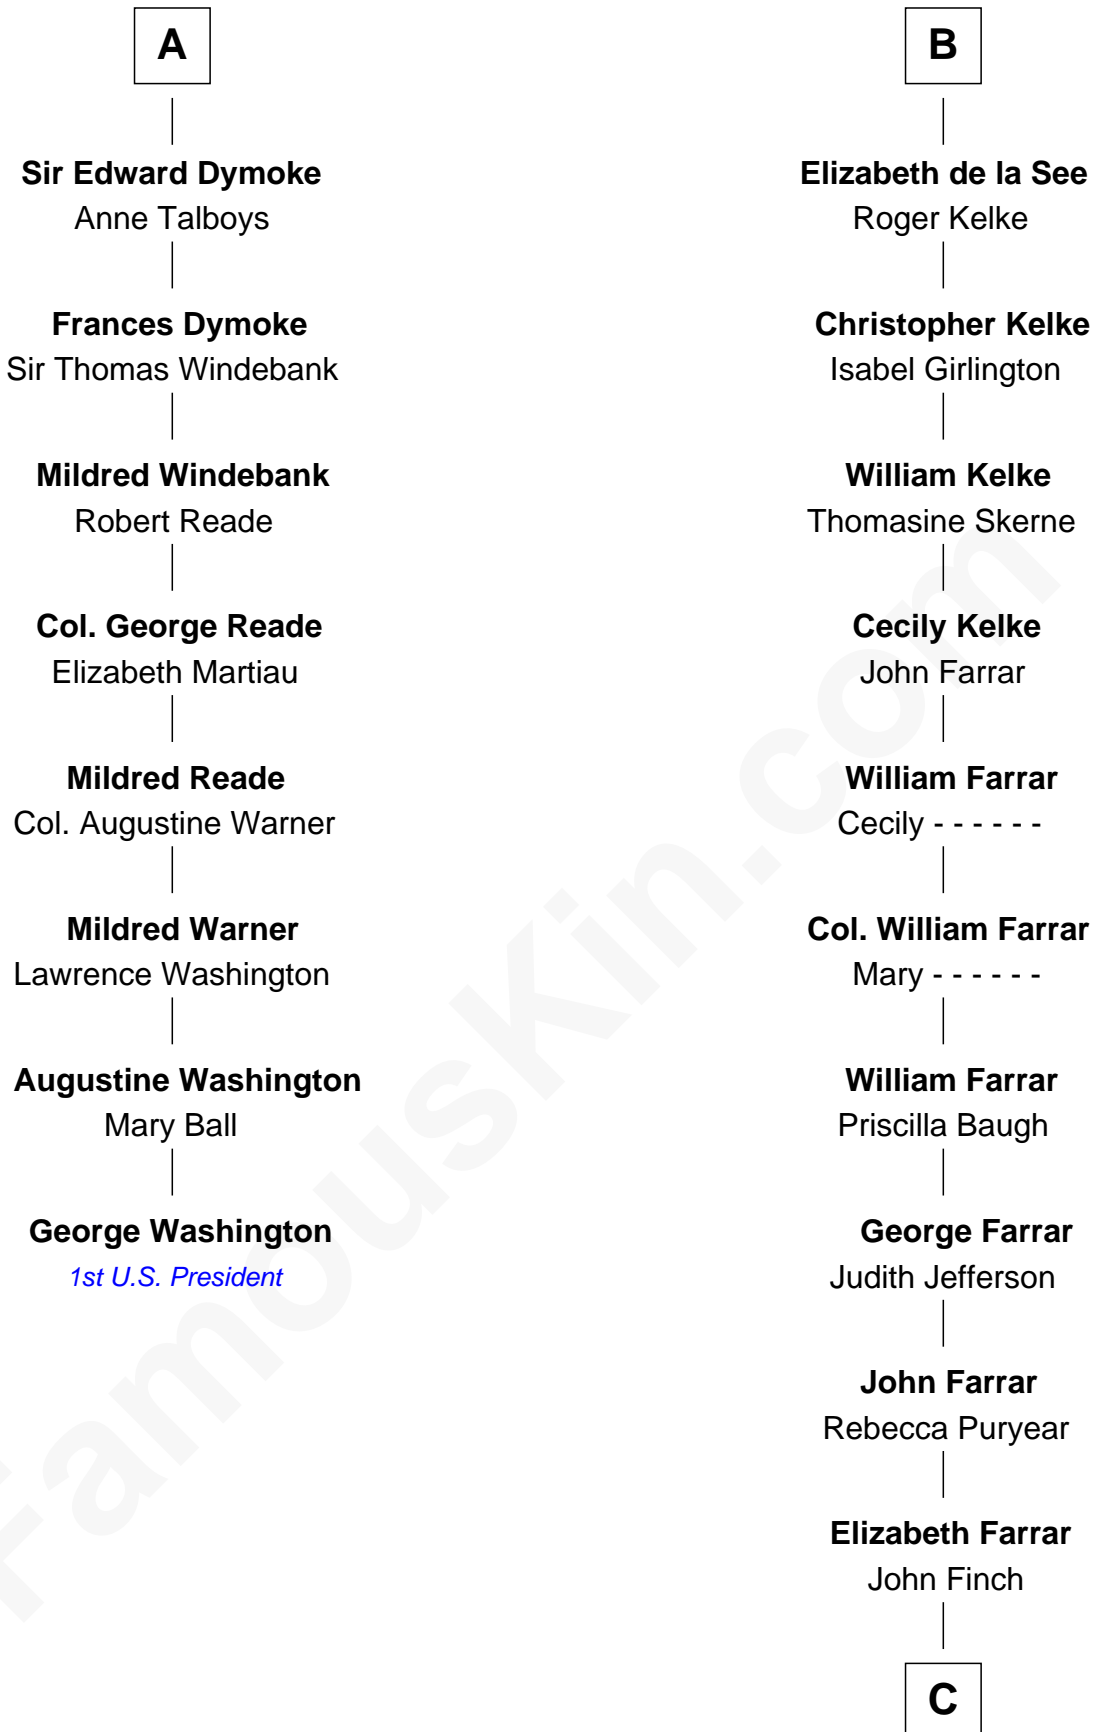

**FamousKin.com**  
**Relationship Chart of**  
**George Washington**  
*1st U.S. President*

14th cousin 7 times removed of

**Harper Lee**  
*Author of To Kill a Mockingbird*

**C**

John Farrar Finch

Frances Smith