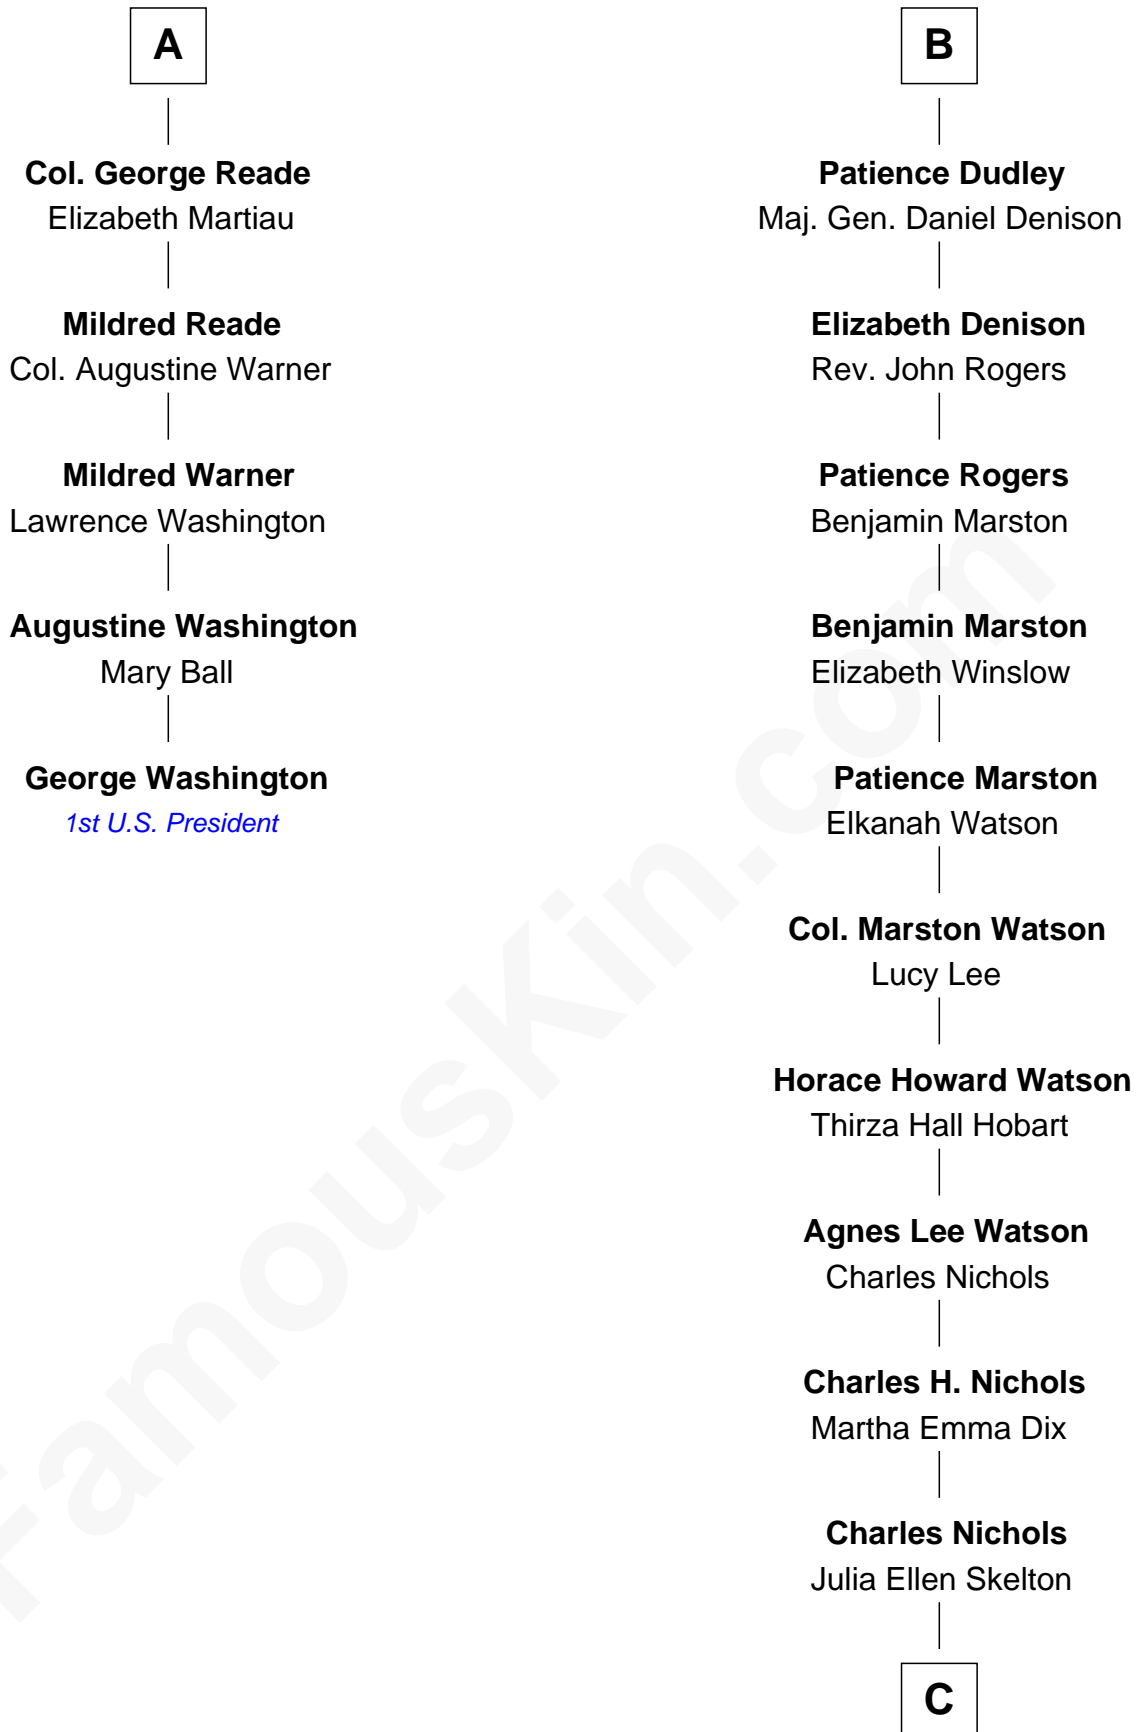

FamousKin.com

Relationship Chart of

George Washington

1st U.S. President

11th cousin 8 times removed of

John Cena
 Movie Actor and WWE Pro Wrestler

C

Natalie Nichols