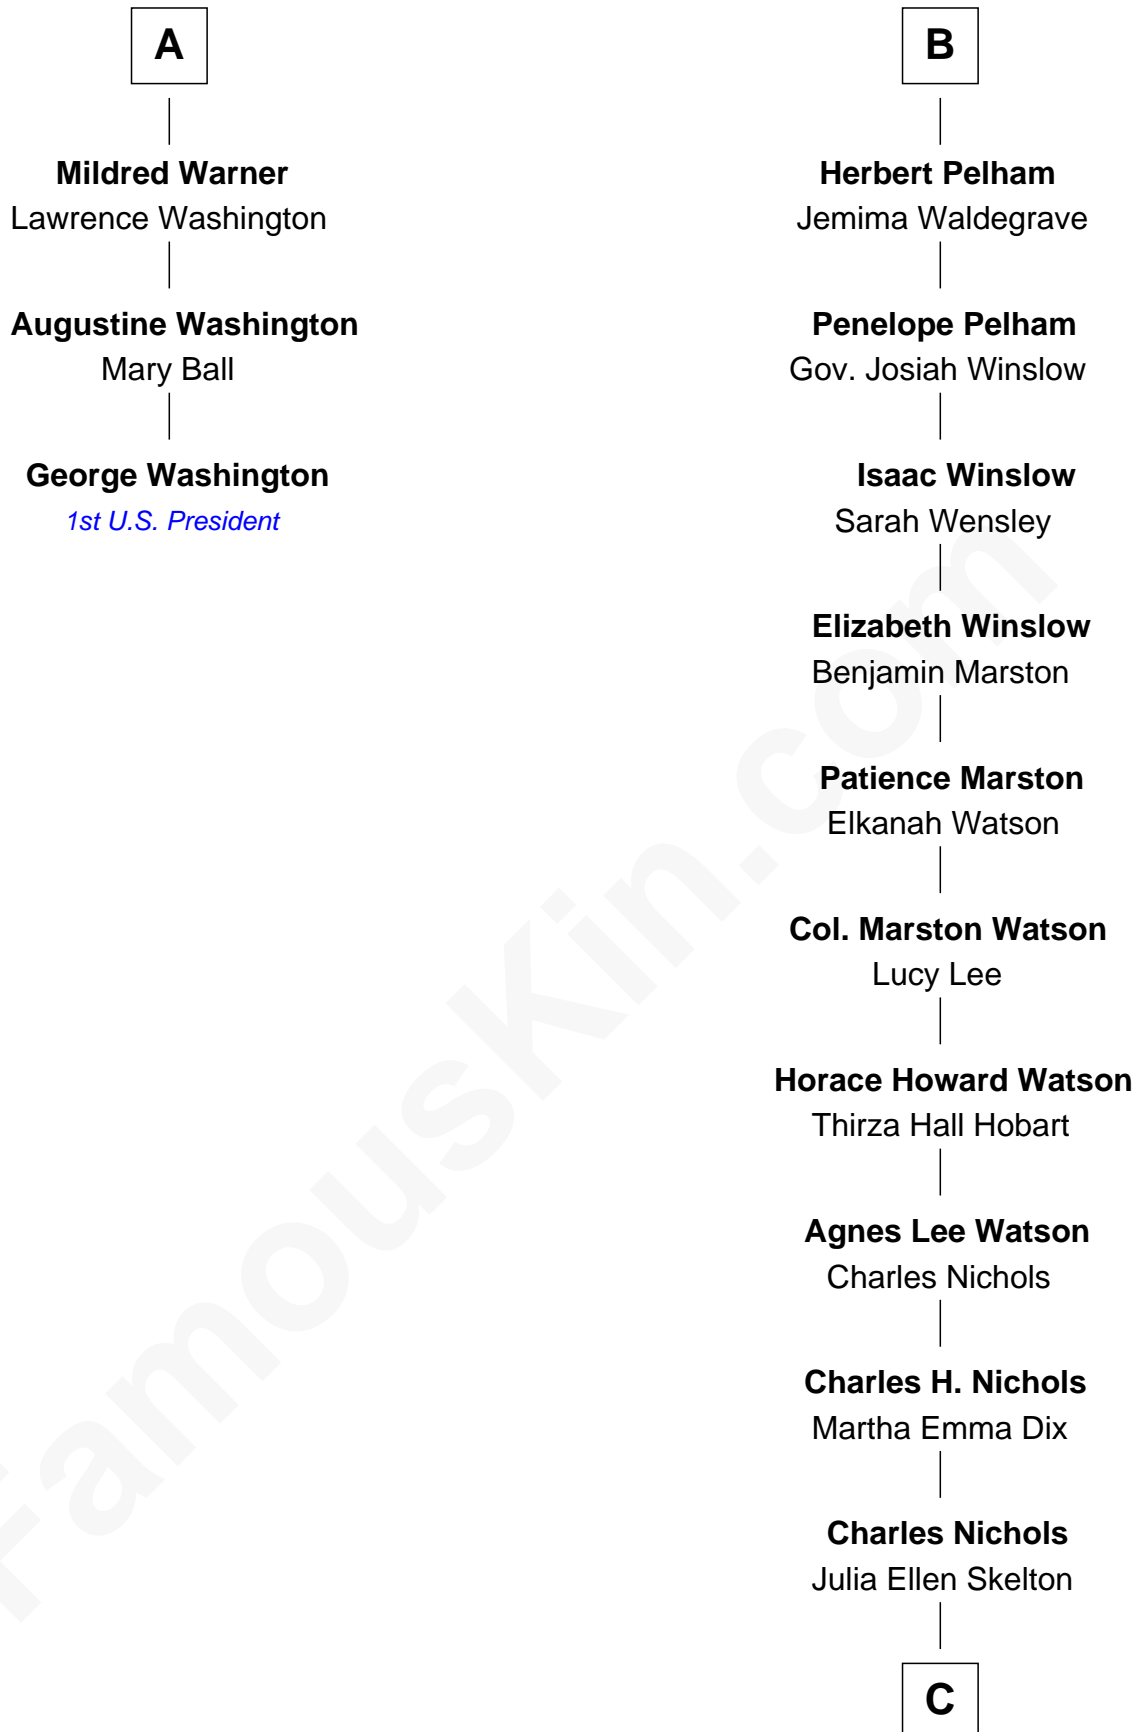

FamousKin.com
Relationship Chart of
George Washington
1st U.S. President

9th cousin 10 times removed of

John Cena
Movie Actor and WWE Pro Wrestler

C

Natalie Nichols

Ulysses John Lupien

Carol Frances Lupien

John Joseph Cena