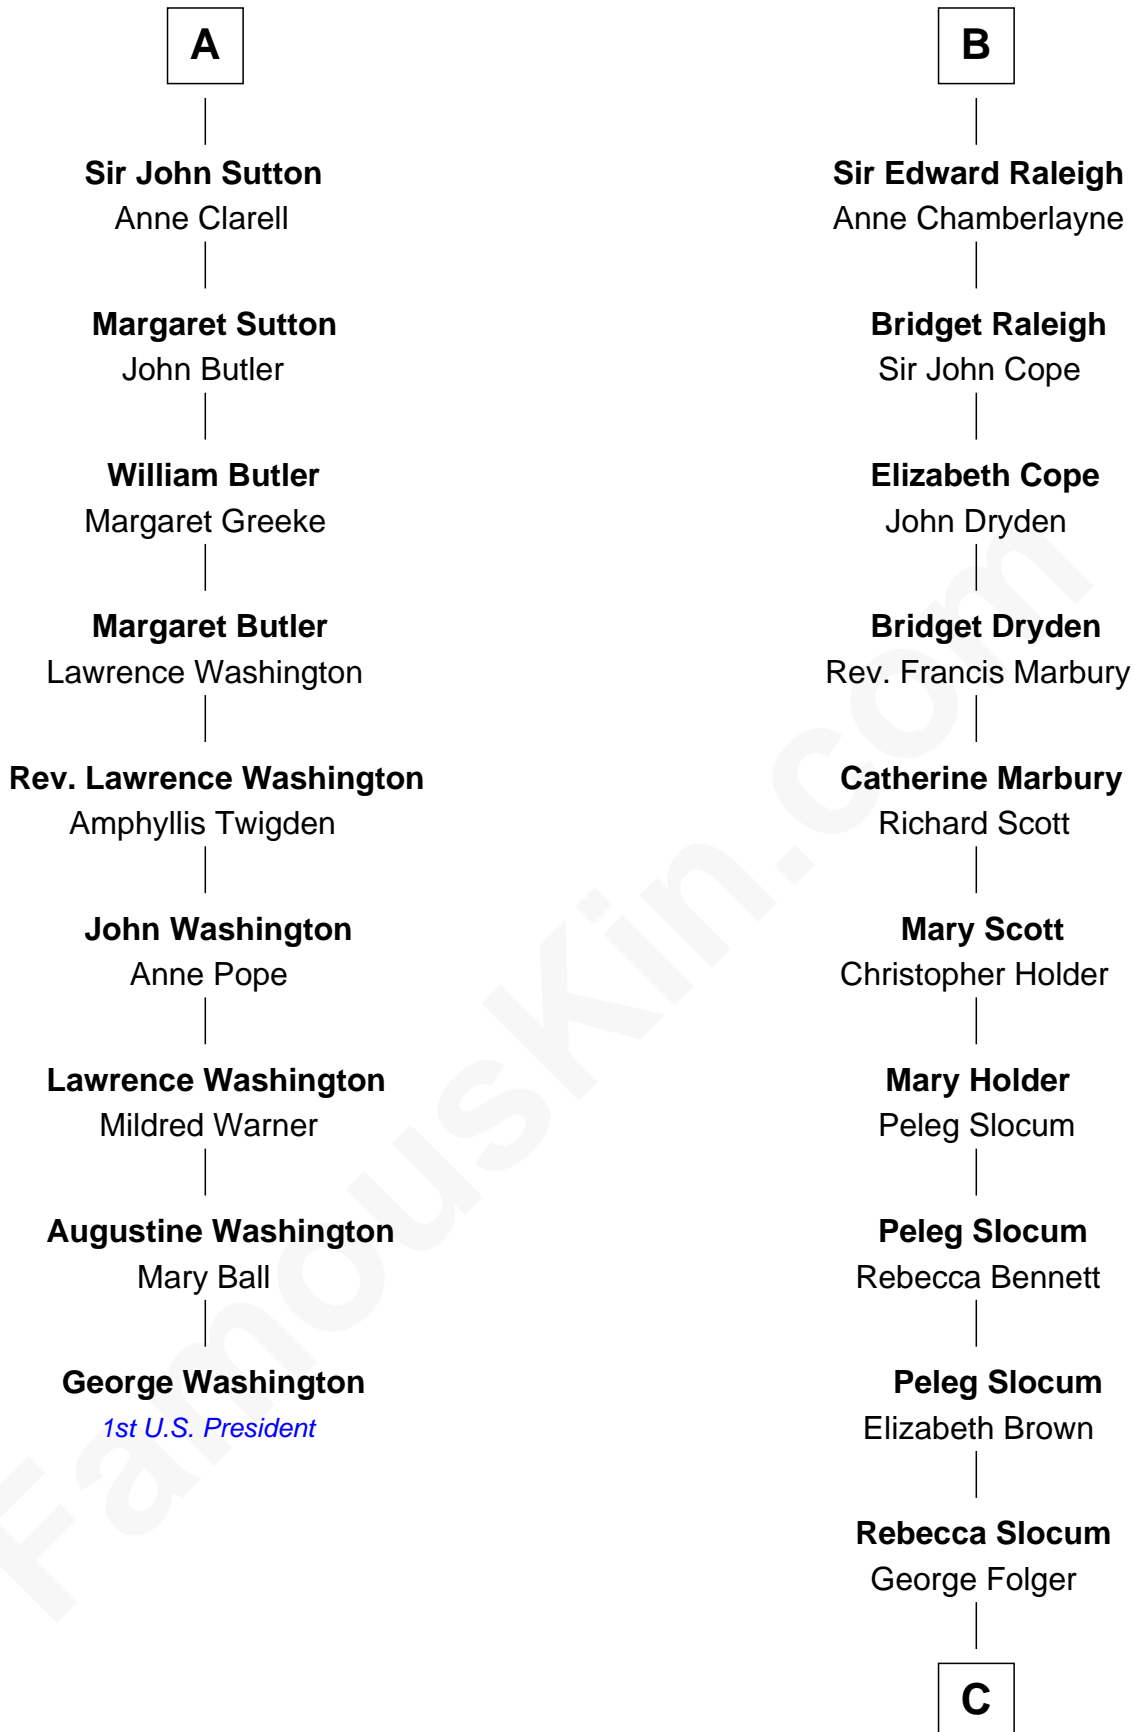

FamousKin.com
Relationship Chart of
George Washington
1st U.S. President

15th cousin 3 times removed of

J. A. Folger
Founder of Folger Coffee Company

C

Samuel Brown Folger

Nancy F. Hiller

J. A. Folger

Founder of Folger Coffee Co.

FamousKin.com