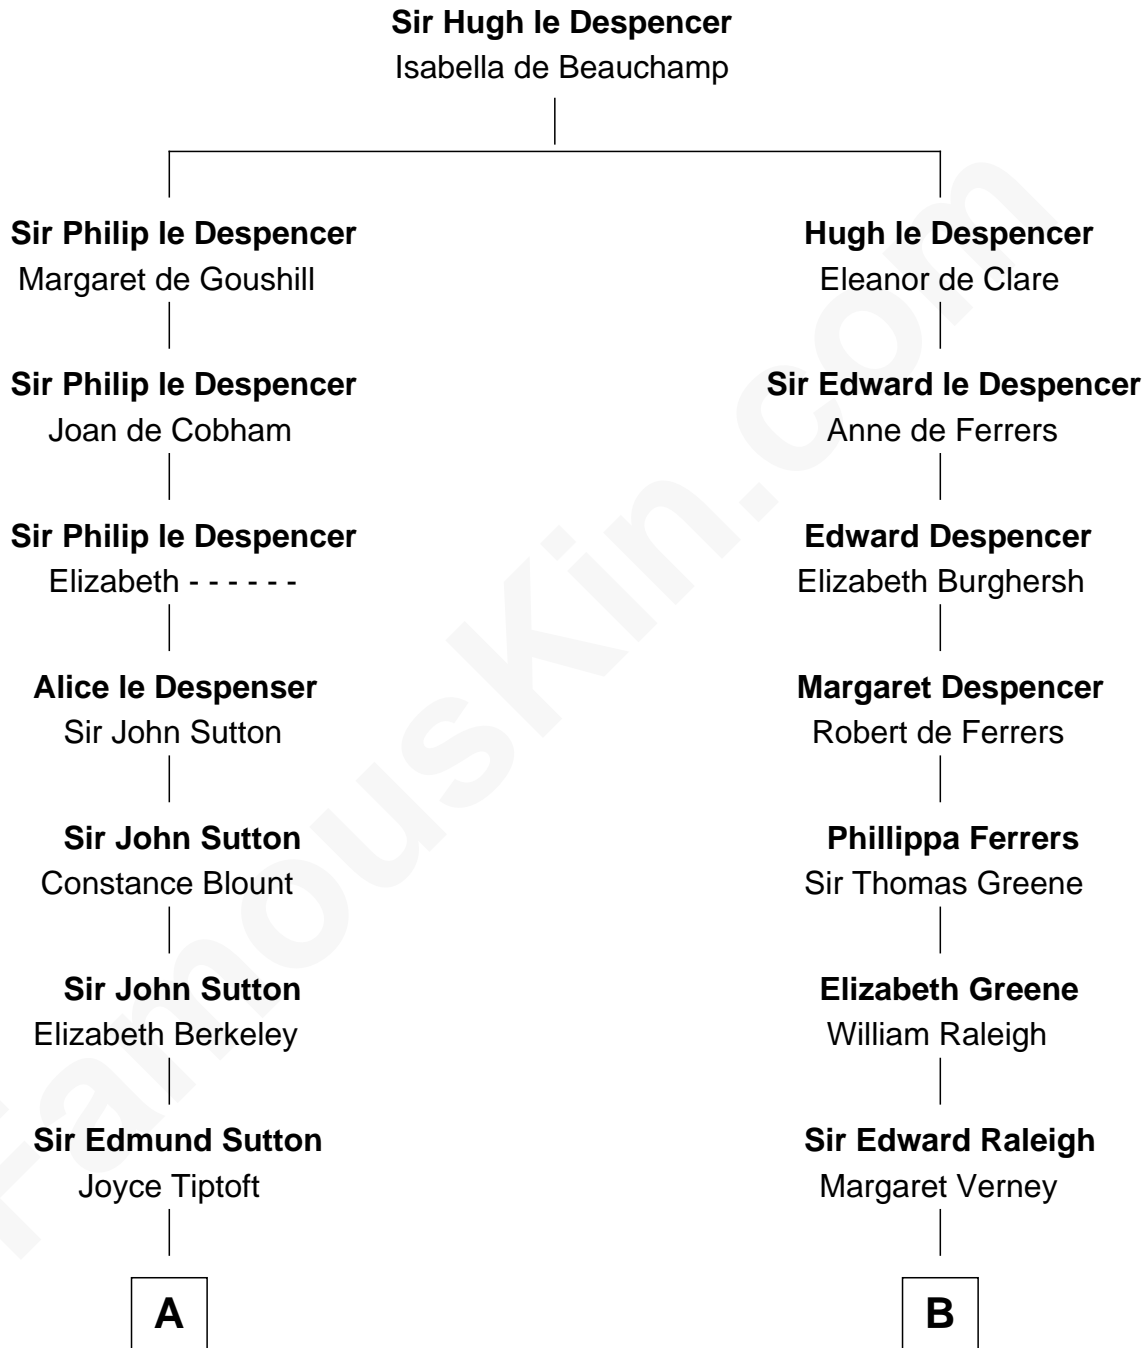

FamousKin.com
Relationship Chart of
George Washington
1st U.S. President

15th cousin 3 times removed of

J. A. Folger
Founder of Folger Coffee Company

C

Samuel Brown Folger

Nancy F. Hiller

J. A. Folger

Founder of Folger Coffee Co.

FamousKin.com