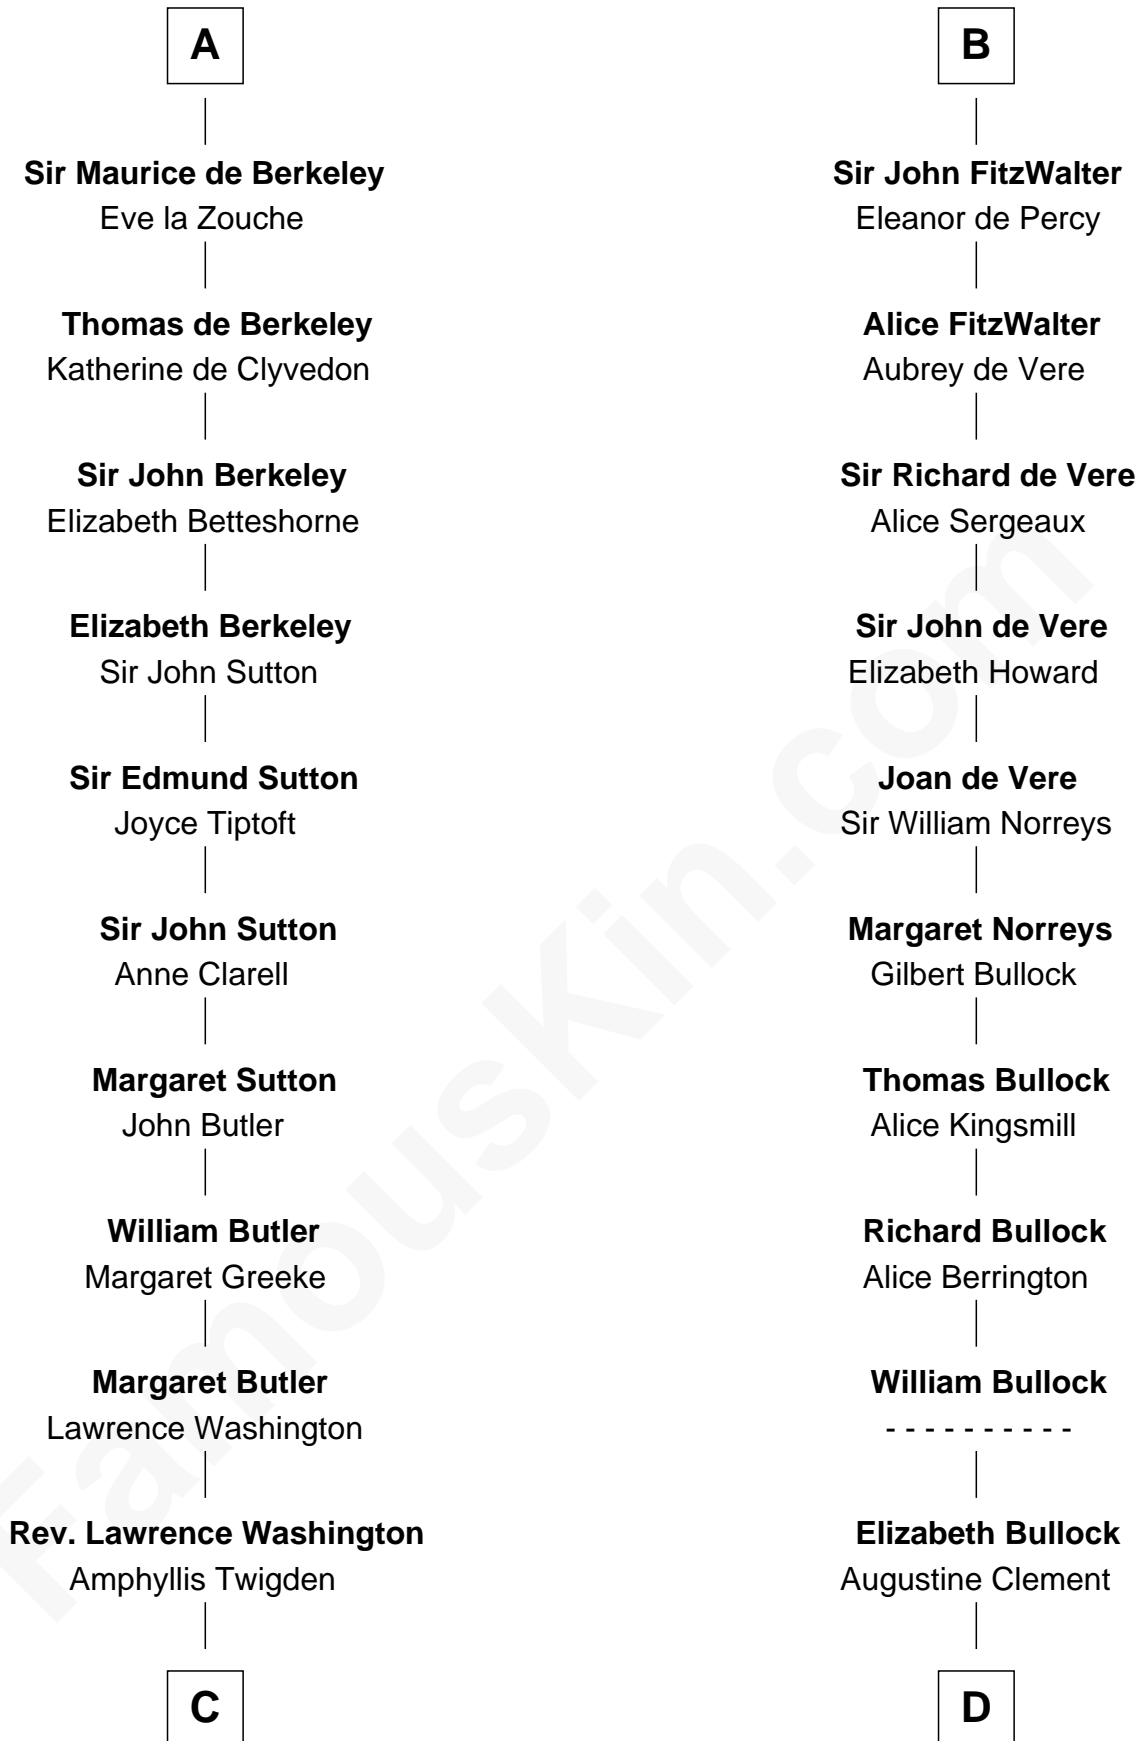

FamousKin.com

Relationship Chart of

George Washington

1st U.S. President

20th cousin 1 time removed of

Samuel Howard

Boston Tea Party Participant

C

John Washington

Anne Pope

Lawrence Washington

Mildred Warner

Augustine Washington

Mary Ball

George Washington

1st U.S. President