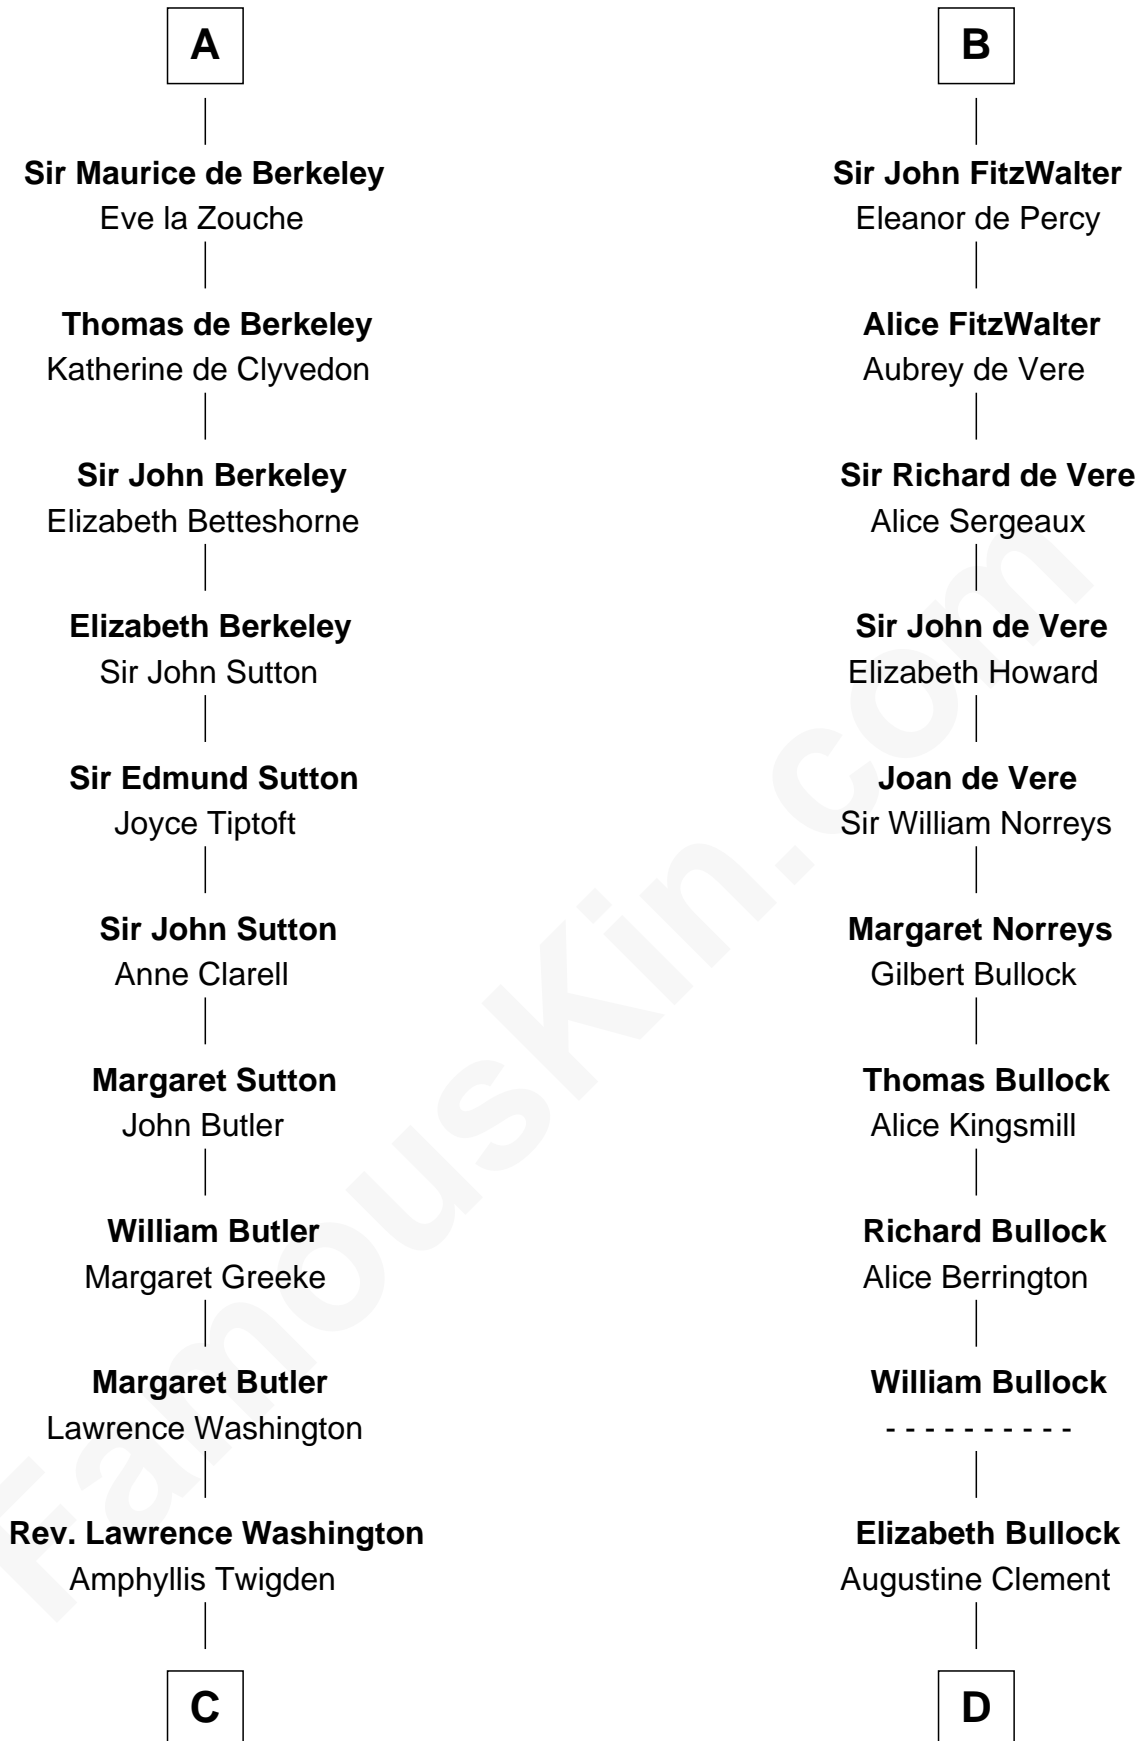

FamousKin.com

Relationship Chart of

George Washington

1st U.S. President

20th cousin 1 time removed of

Samuel Howard
Boston Tea Party Participant

C

John Washington

Anne Pope

Lawrence Washington

Mildred Warner

Augustine Washington

Mary Ball

George Washington

1st U.S. President

D