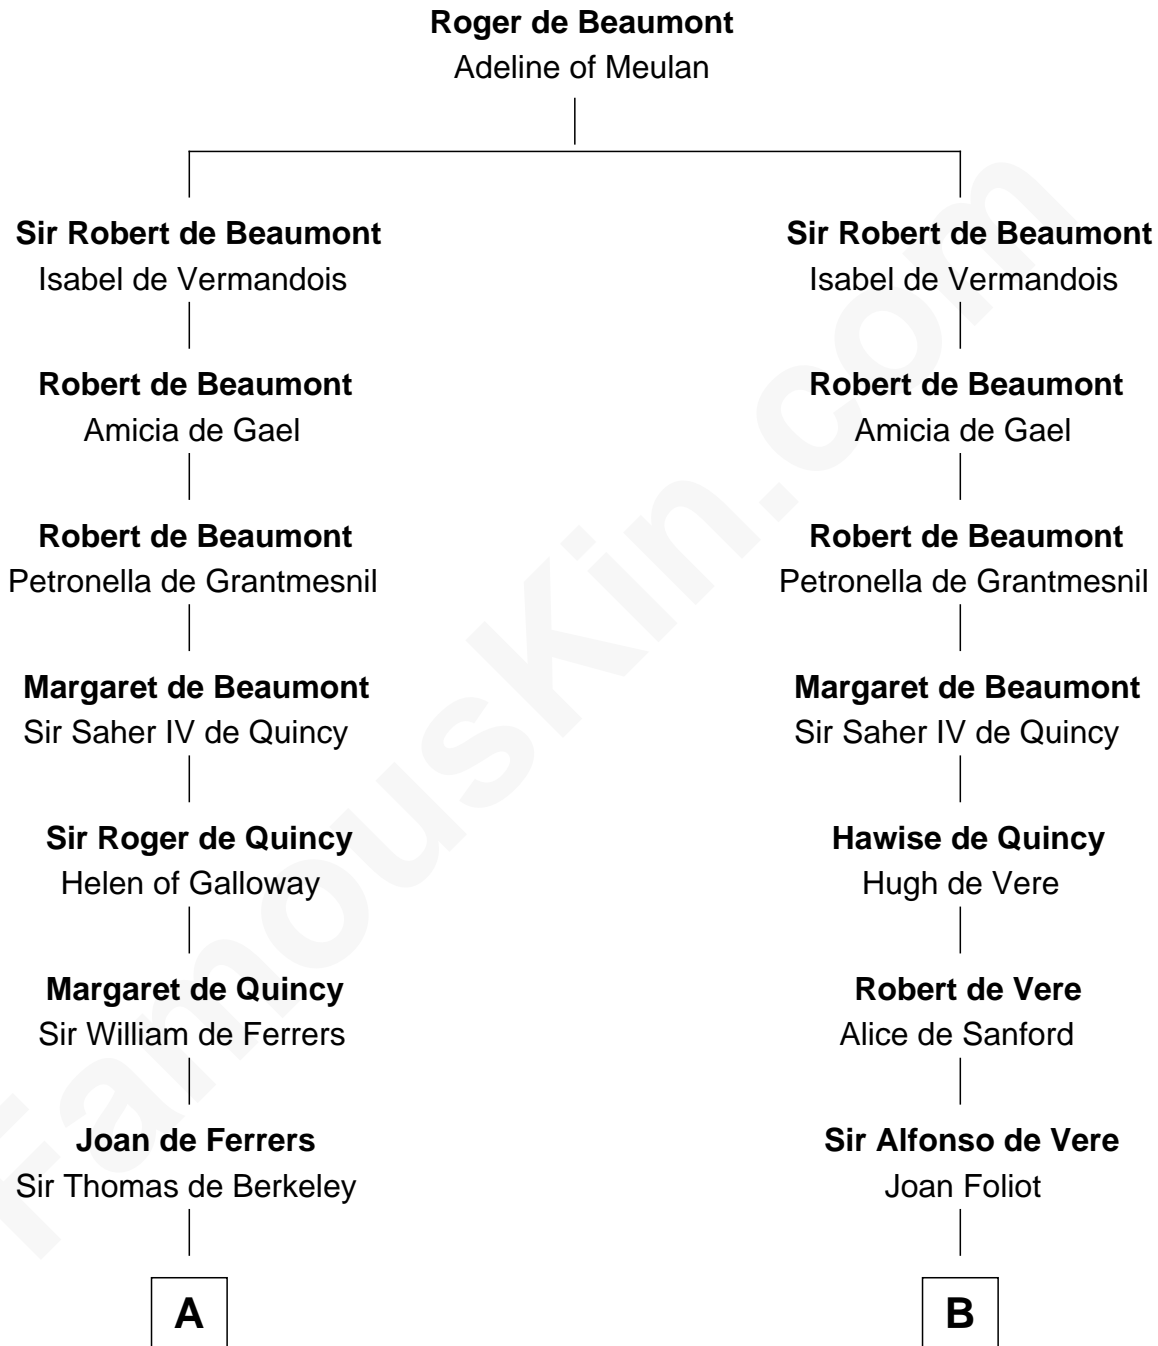

FamousKin.com
Relationship Chart of
George Washington
1st U.S. President

20th cousin 1 time removed of

Samuel Howard
Boston Tea Party Participant

C

John Washington

Anne Pope

Lawrence Washington

Mildred Warner

Augustine Washington

Mary Ball

George Washington

1st U.S. President

D

Elizabeth Clement

William Sumner

Hannah Sumner