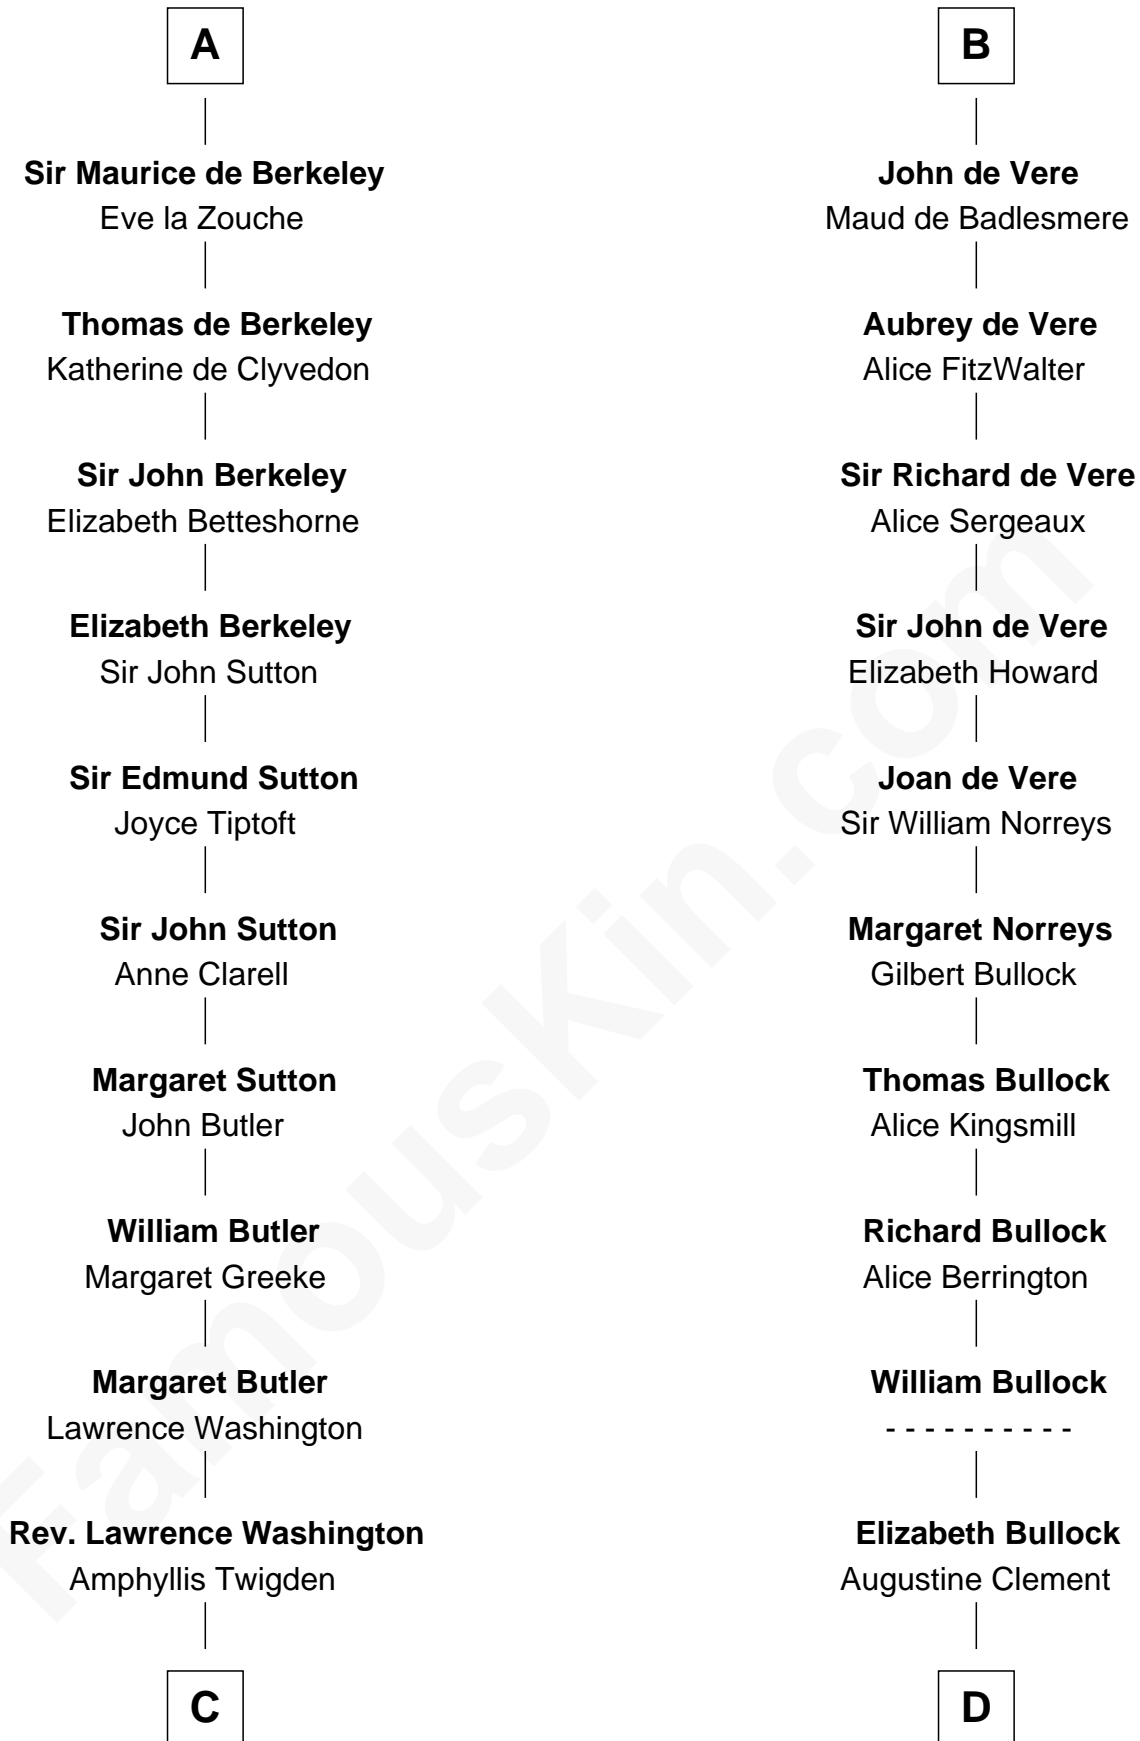

FamousKin.com
Relationship Chart of
George Washington
1st U.S. President

20th cousin 1 time removed of

Samuel Howard
Boston Tea Party Participant

C

John Washington

Anne Pope

Lawrence Washington

Mildred Warner

Augustine Washington

Mary Ball

George Washington

1st U.S. President

D

Elizabeth Clement

William Sumner

Hannah Sumner