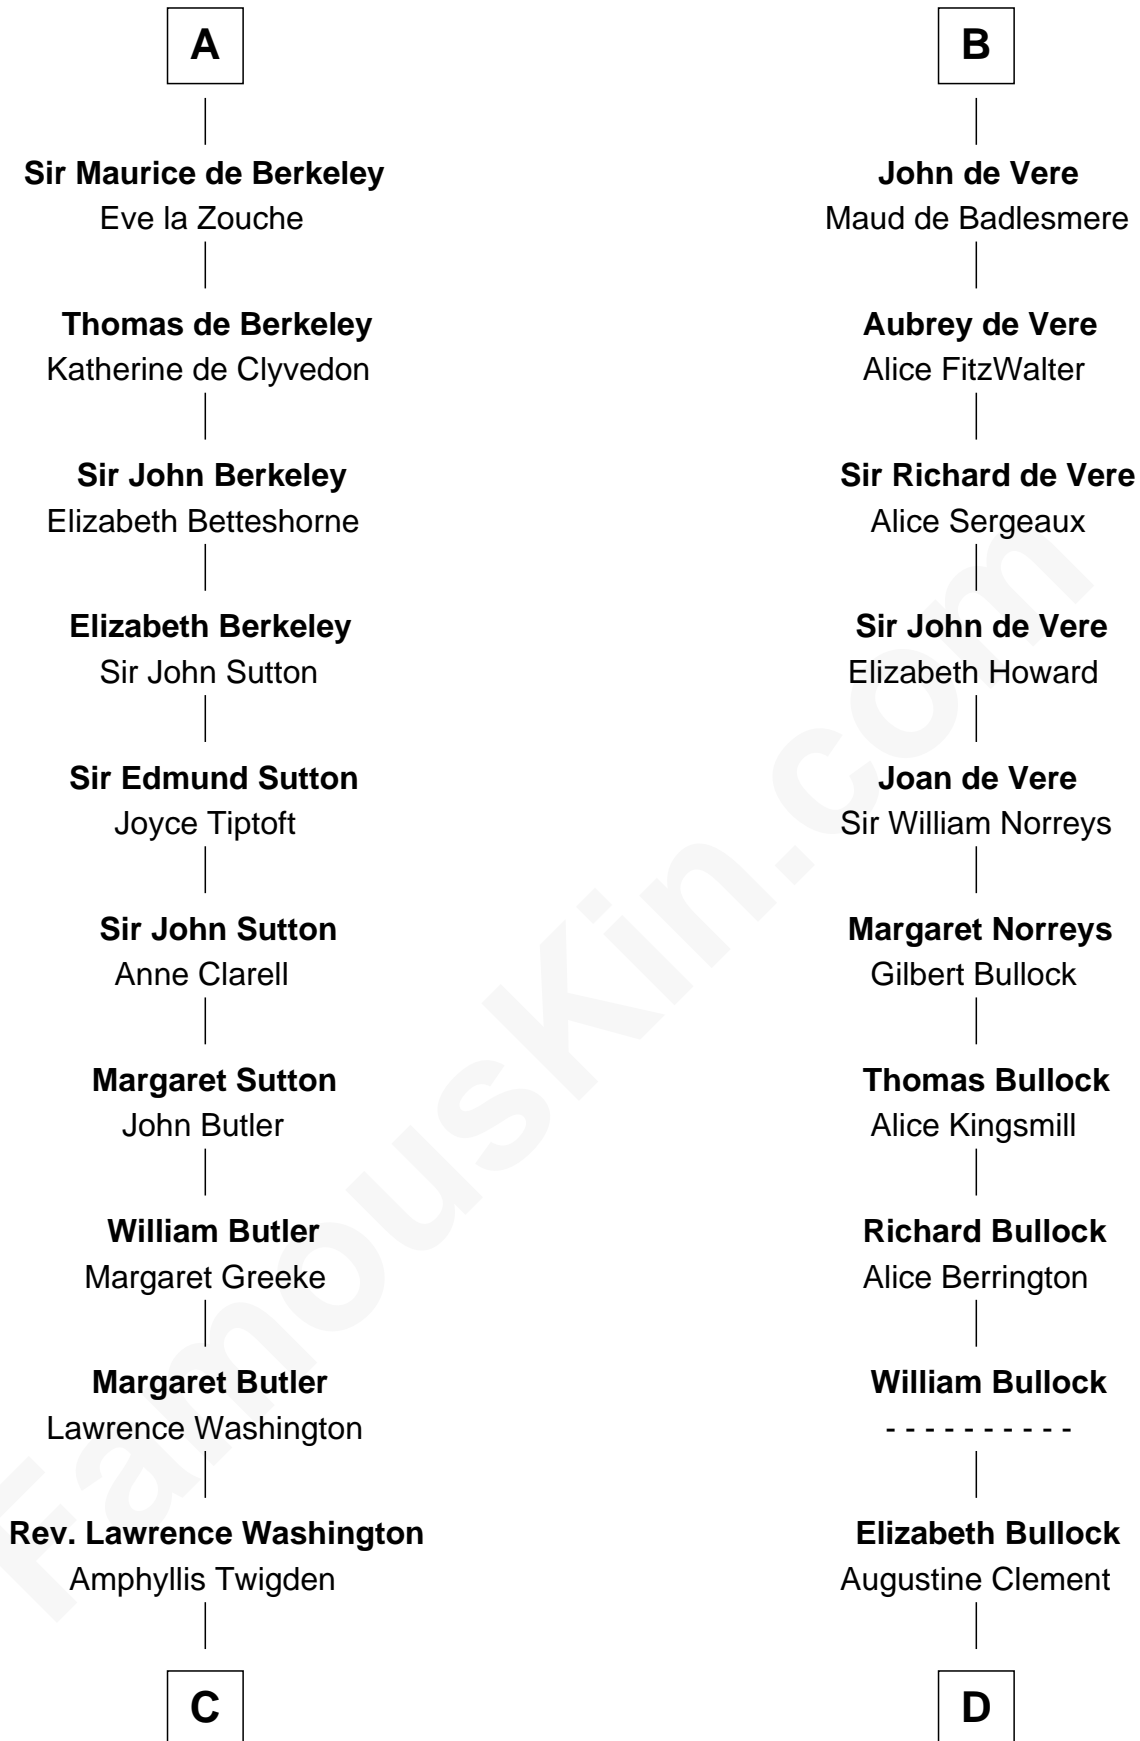

FamousKin.com

Relationship Chart of

George Washington

1st U.S. President

20th cousin 1 time removed of

Samuel Howard

Boston Tea Party Participant

Waltheof II of Northumbria

Hawise de Quincy

Hugh de Vere

Robert de Vere

Alice de Sanford

Sir Alfonso de Vere

Joan Foliot

B

C

John Washington

Anne Pope

Lawrence Washington

Mildred Warner

Augustine Washington

Mary Ball

George Washington

1st U.S. President