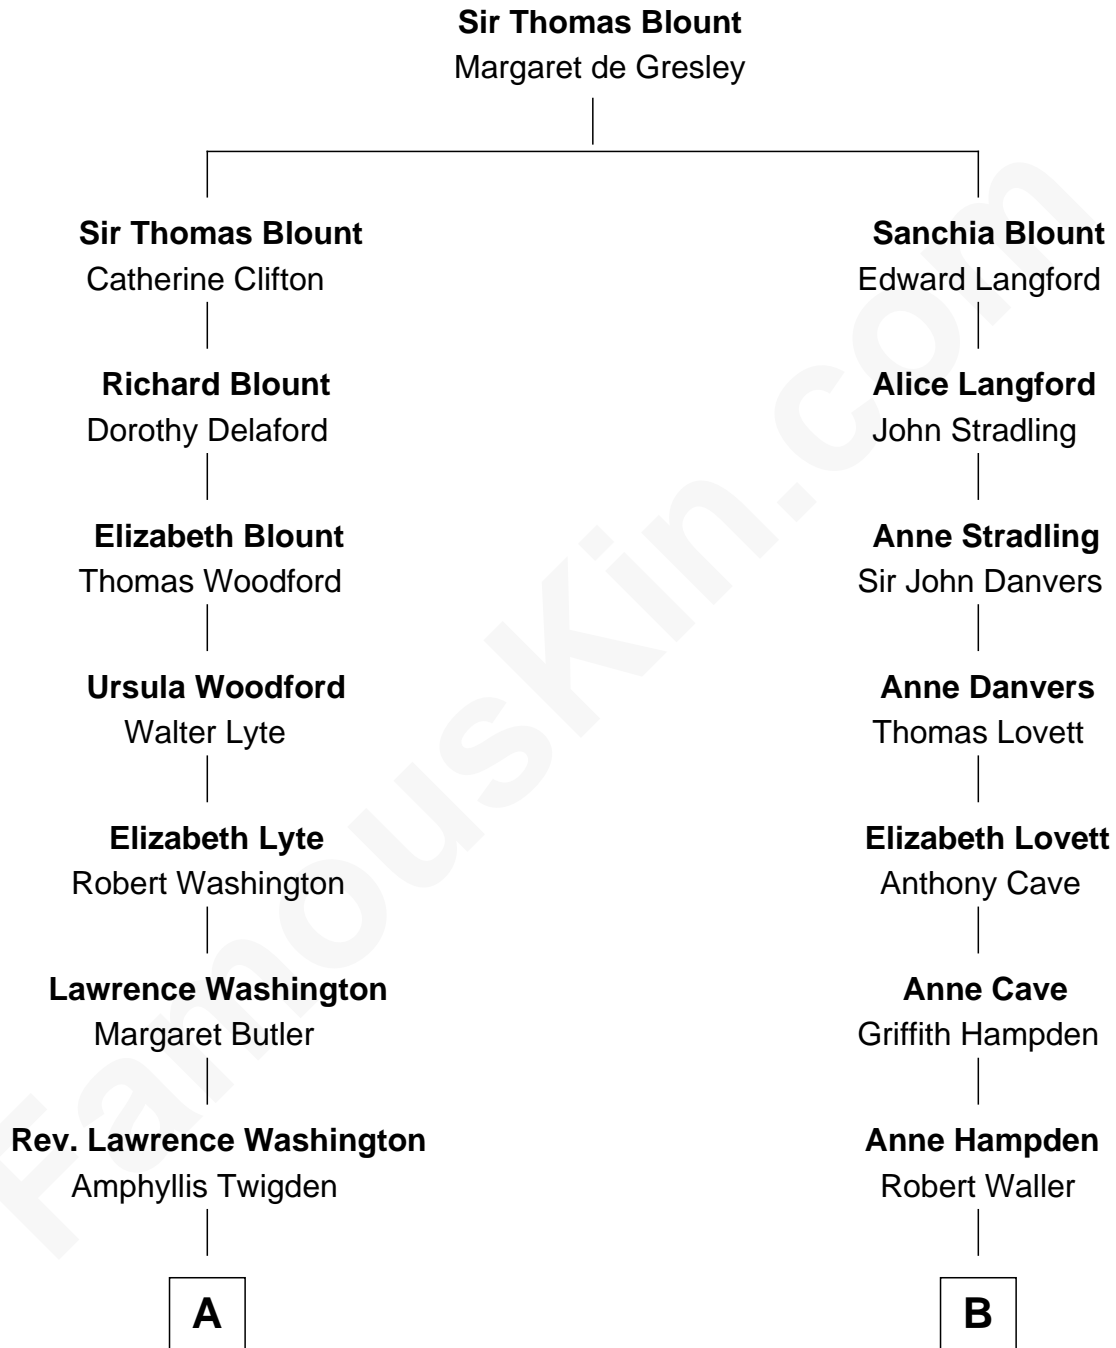

FamousKin.com

Relationship Chart of

George Washington

1st U.S. President

10th cousin 10 times removed of

Cara Delevingne

Fashion Model and Movie Actress

C

Anne Margaret Faudel-Phillips

John Vincent Sheffield

Jane Armyne Sheffield

Sir Jocelyn Edward Greville Stevens

Pandora Anne Stevens

Charles Hamar Delevingne

Cara Delevingne

Model and Actress