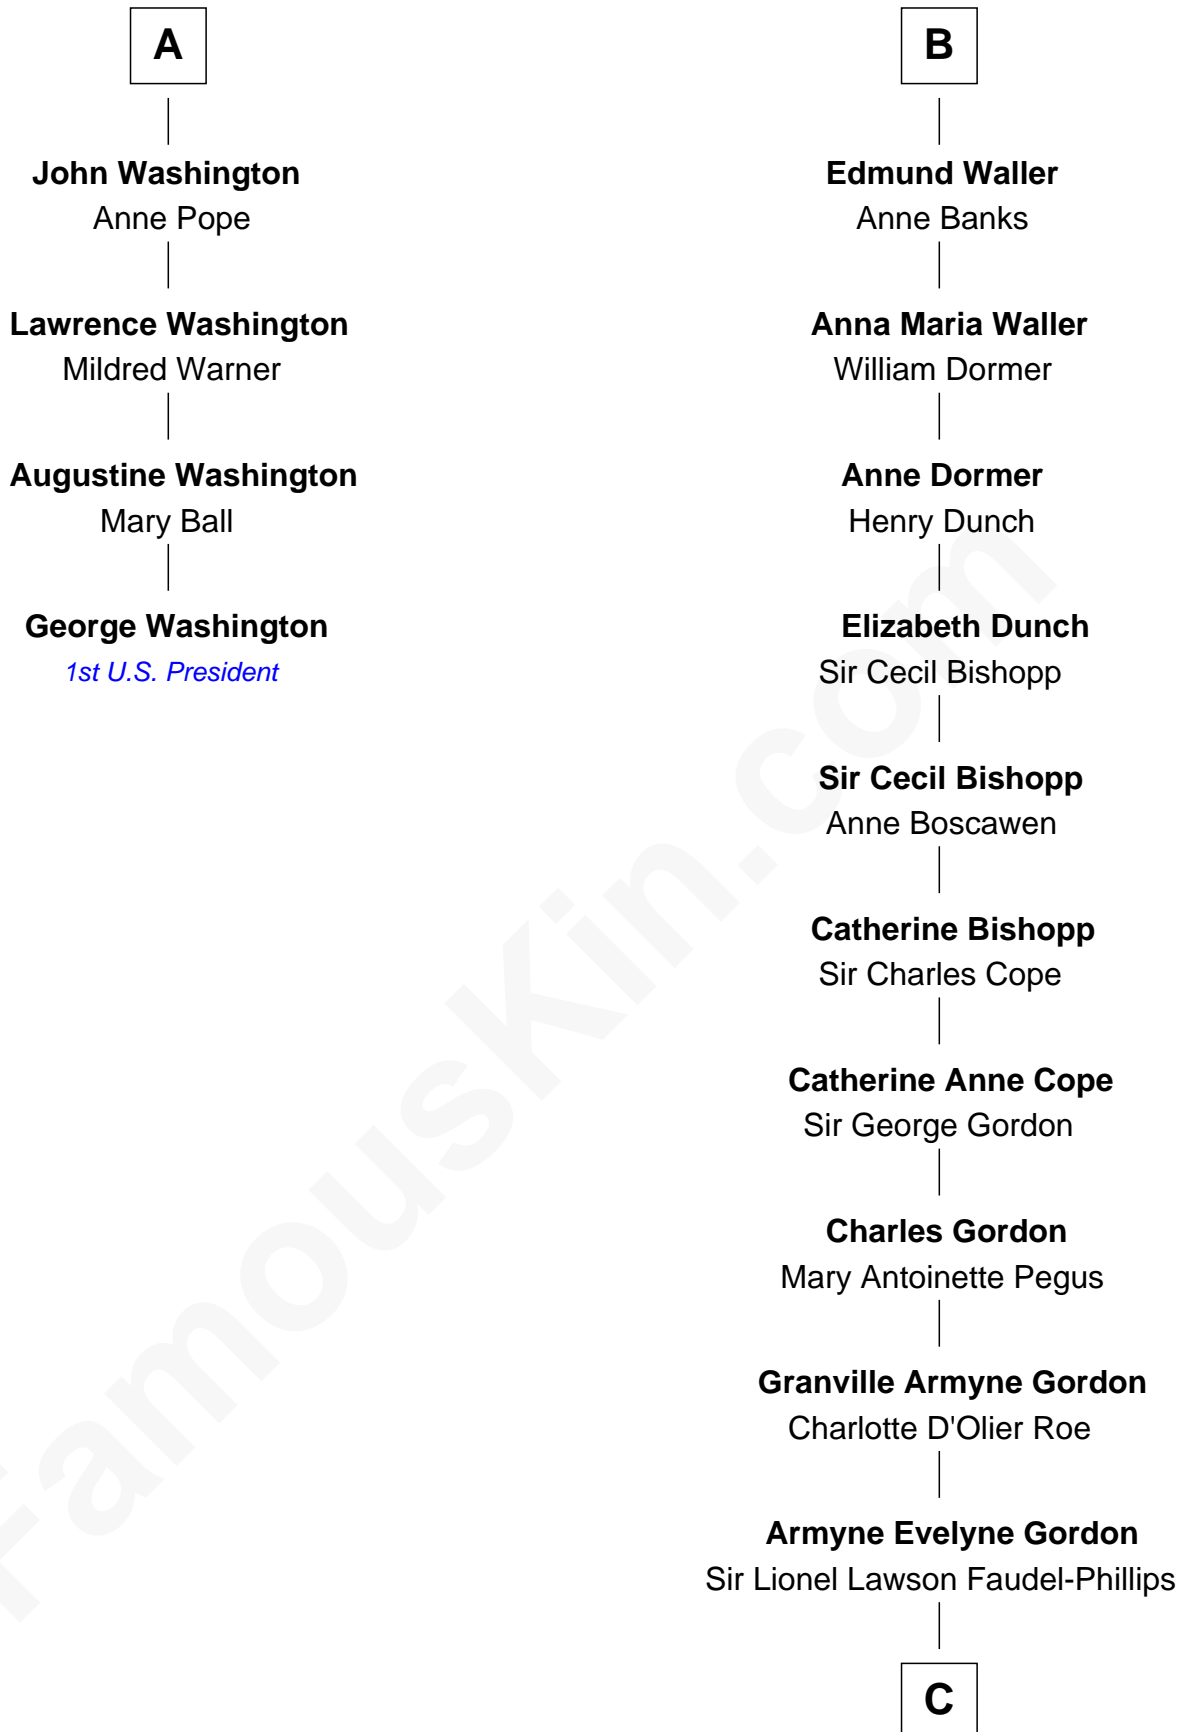

FamousKin.com

Relationship Chart of

George Washington

1st U.S. President

10th cousin 10 times removed of

Cara Delevingne

Fashion Model and Movie Actress

C

Anne Margaret Faudel-Phillips

John Vincent Sheffield

Jane Armyne Sheffield

Sir Jocelyn Edward Greville Stevens

Pandora Anne Stevens

Charles Hamar Delevingne

Cara Delevingne

Model and Actress