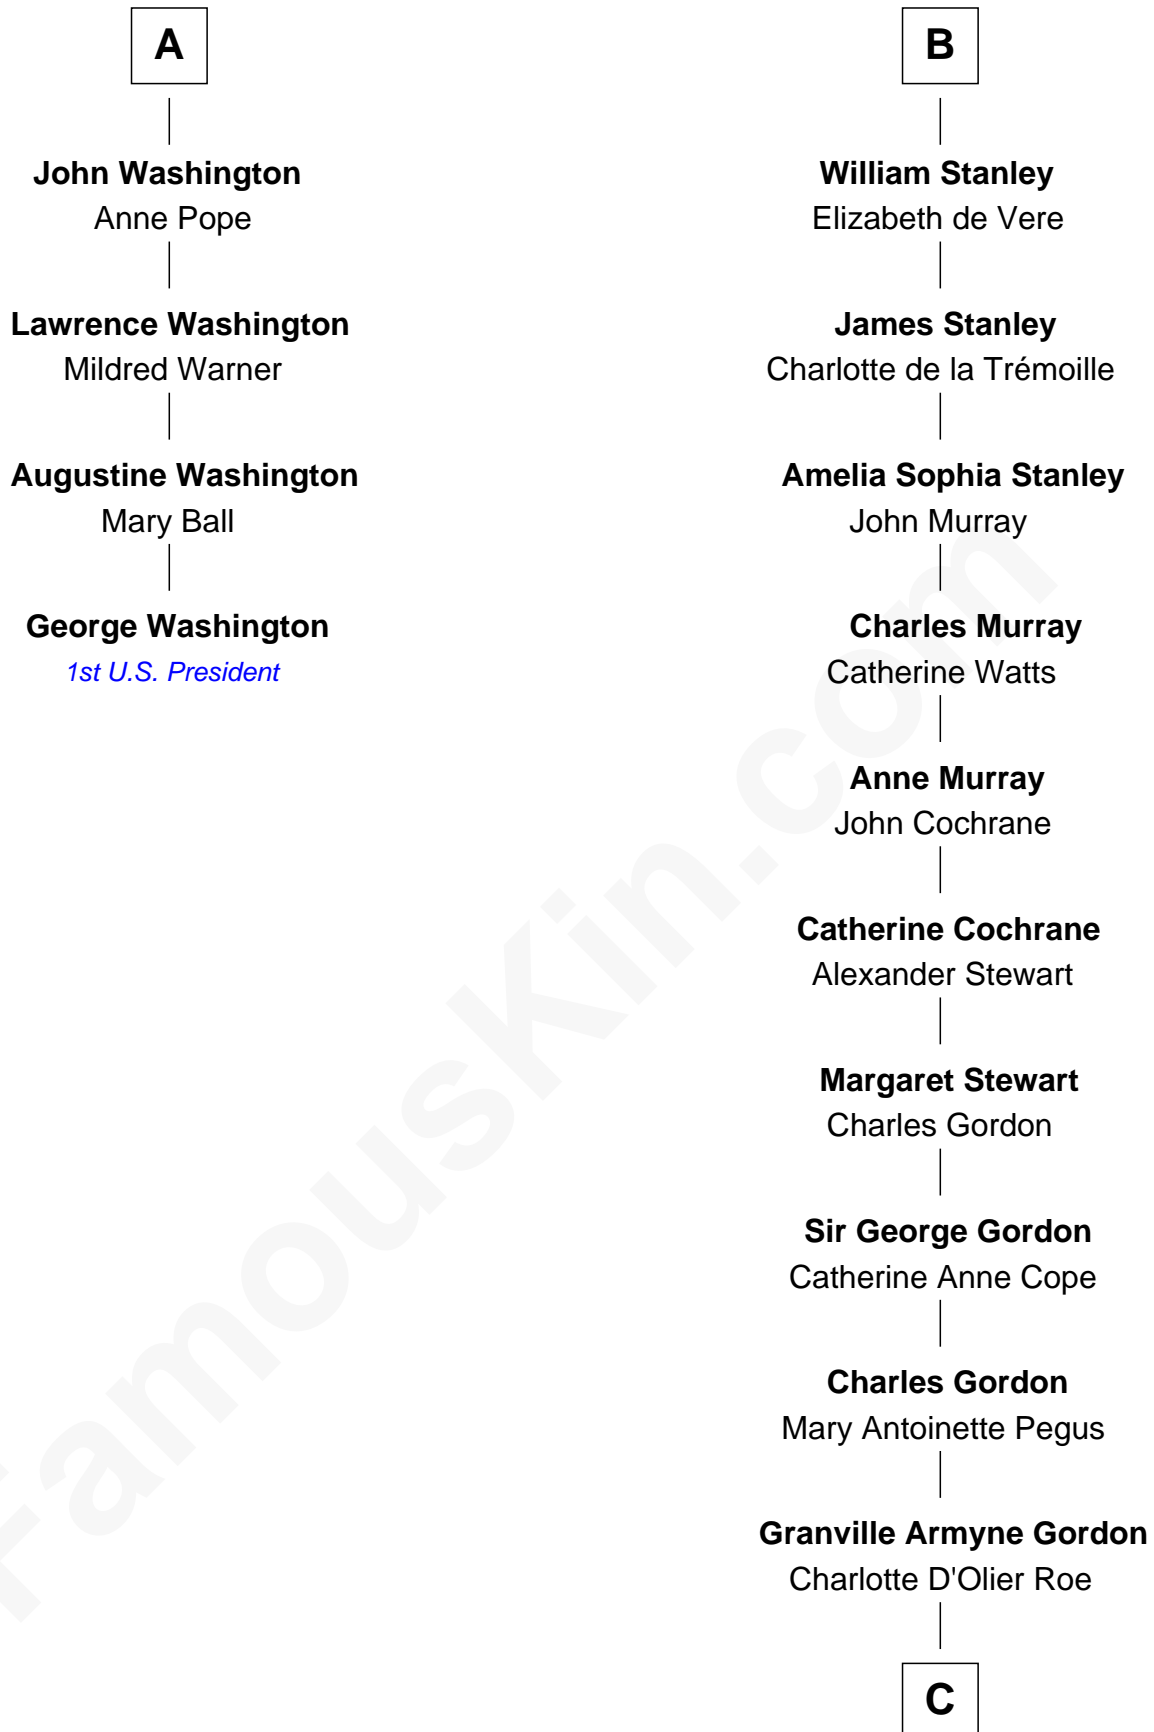

## Relationship Chart of

### George Washington

1st U.S. President

10th cousin 11 times removed of

### Cara Delevingne

Fashion Model and Movie Actress

C

**Armyne Evelyne Gordon**

Sir Lionel Lawson Faudel-Phillips

**Anne Margaret Faudel-Phillips**

John Vincent Sheffield

**Jane Armyne Sheffield**