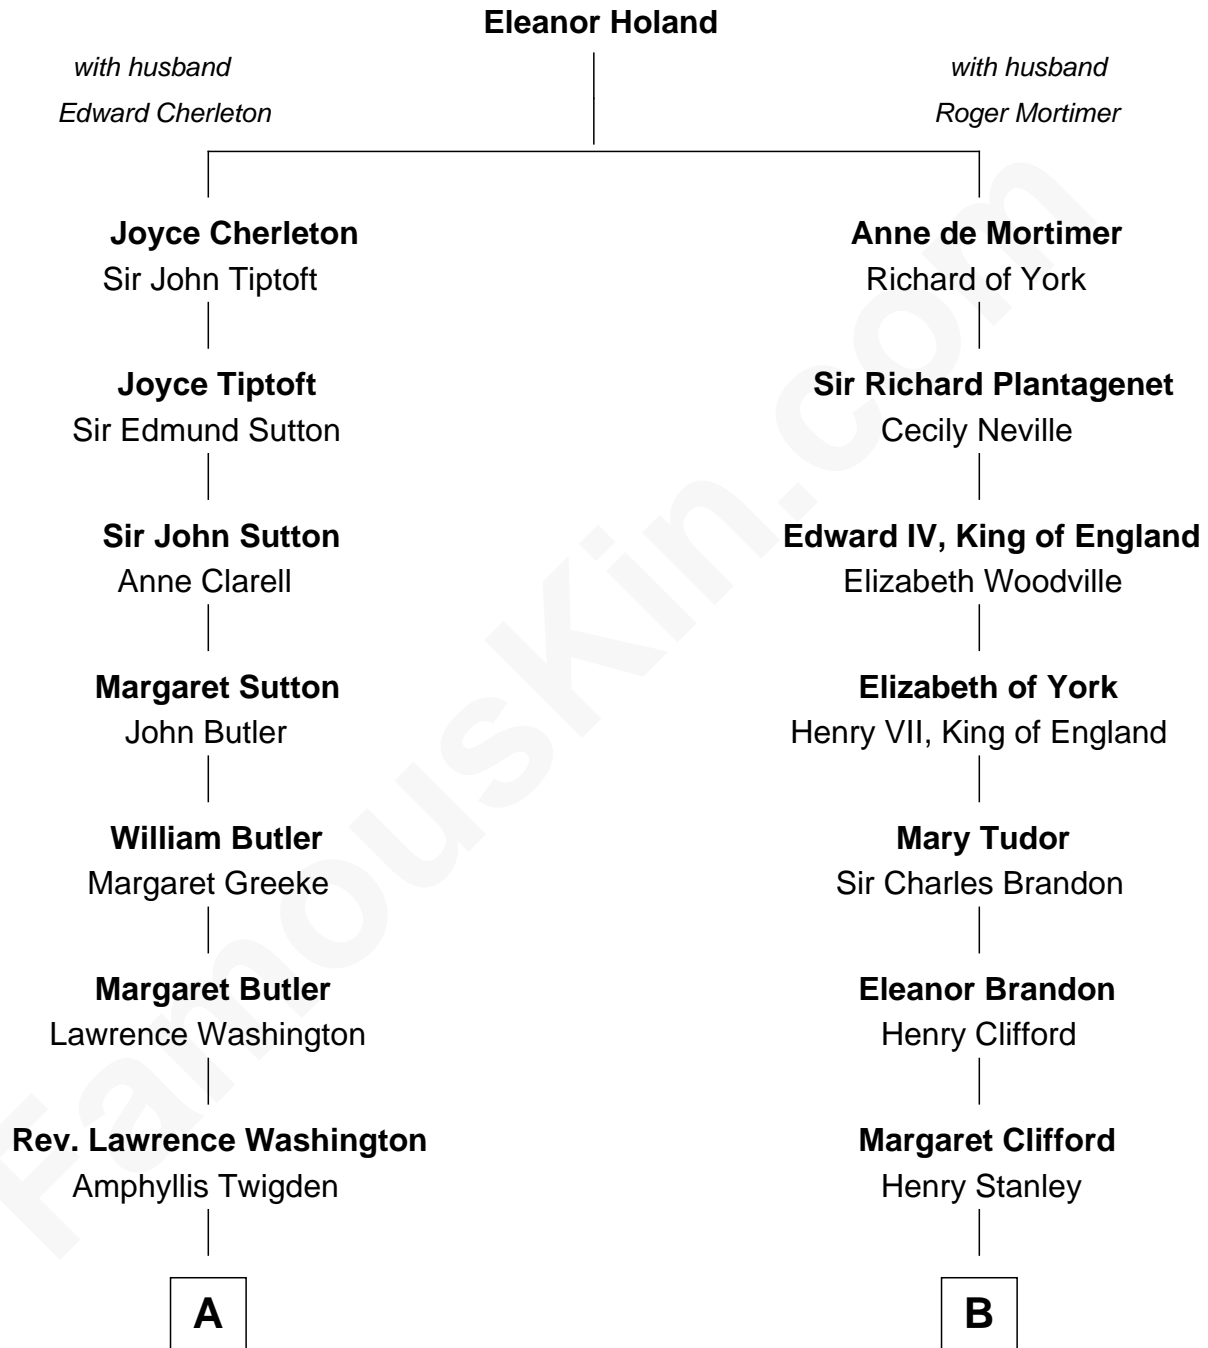

## Relationship Chart of

### George Washington

1st U.S. President

10th cousin 11 times removed of

### Cara Delevingne

Fashion Model and Movie Actress

C

**Armyne Evelyne Gordon**

Sir Lionel Lawson Faudel-Phillips

**Anne Margaret Faudel-Phillips**

John Vincent Sheffield

**Jane Armyne Sheffield**