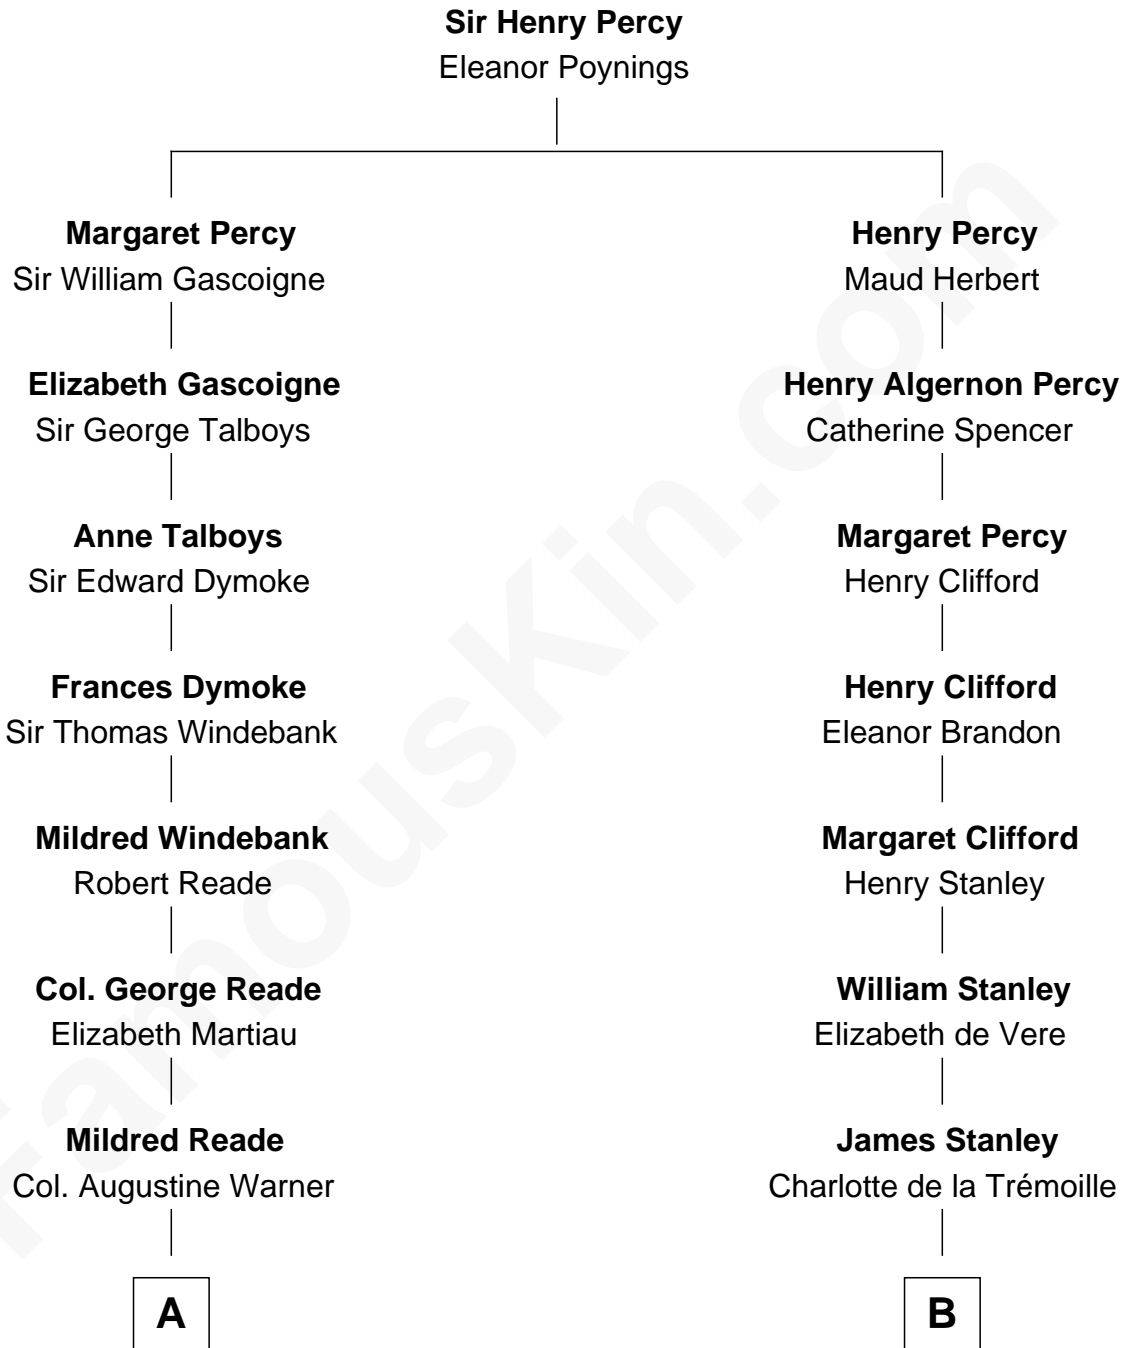

## Relationship Chart of

### George Washington

1st U.S. President

9th cousin 10 times removed of

### Cara Delevingne

Fashion Model and Movie Actress

C

**Jane Armyne Sheffield**  
Sir Jocelyn Edward Greville Stevens

**Pandora Anne Stevens**  
Charles Hamar Delevingne

**Cara Delevingne**  
*Model and Actress*