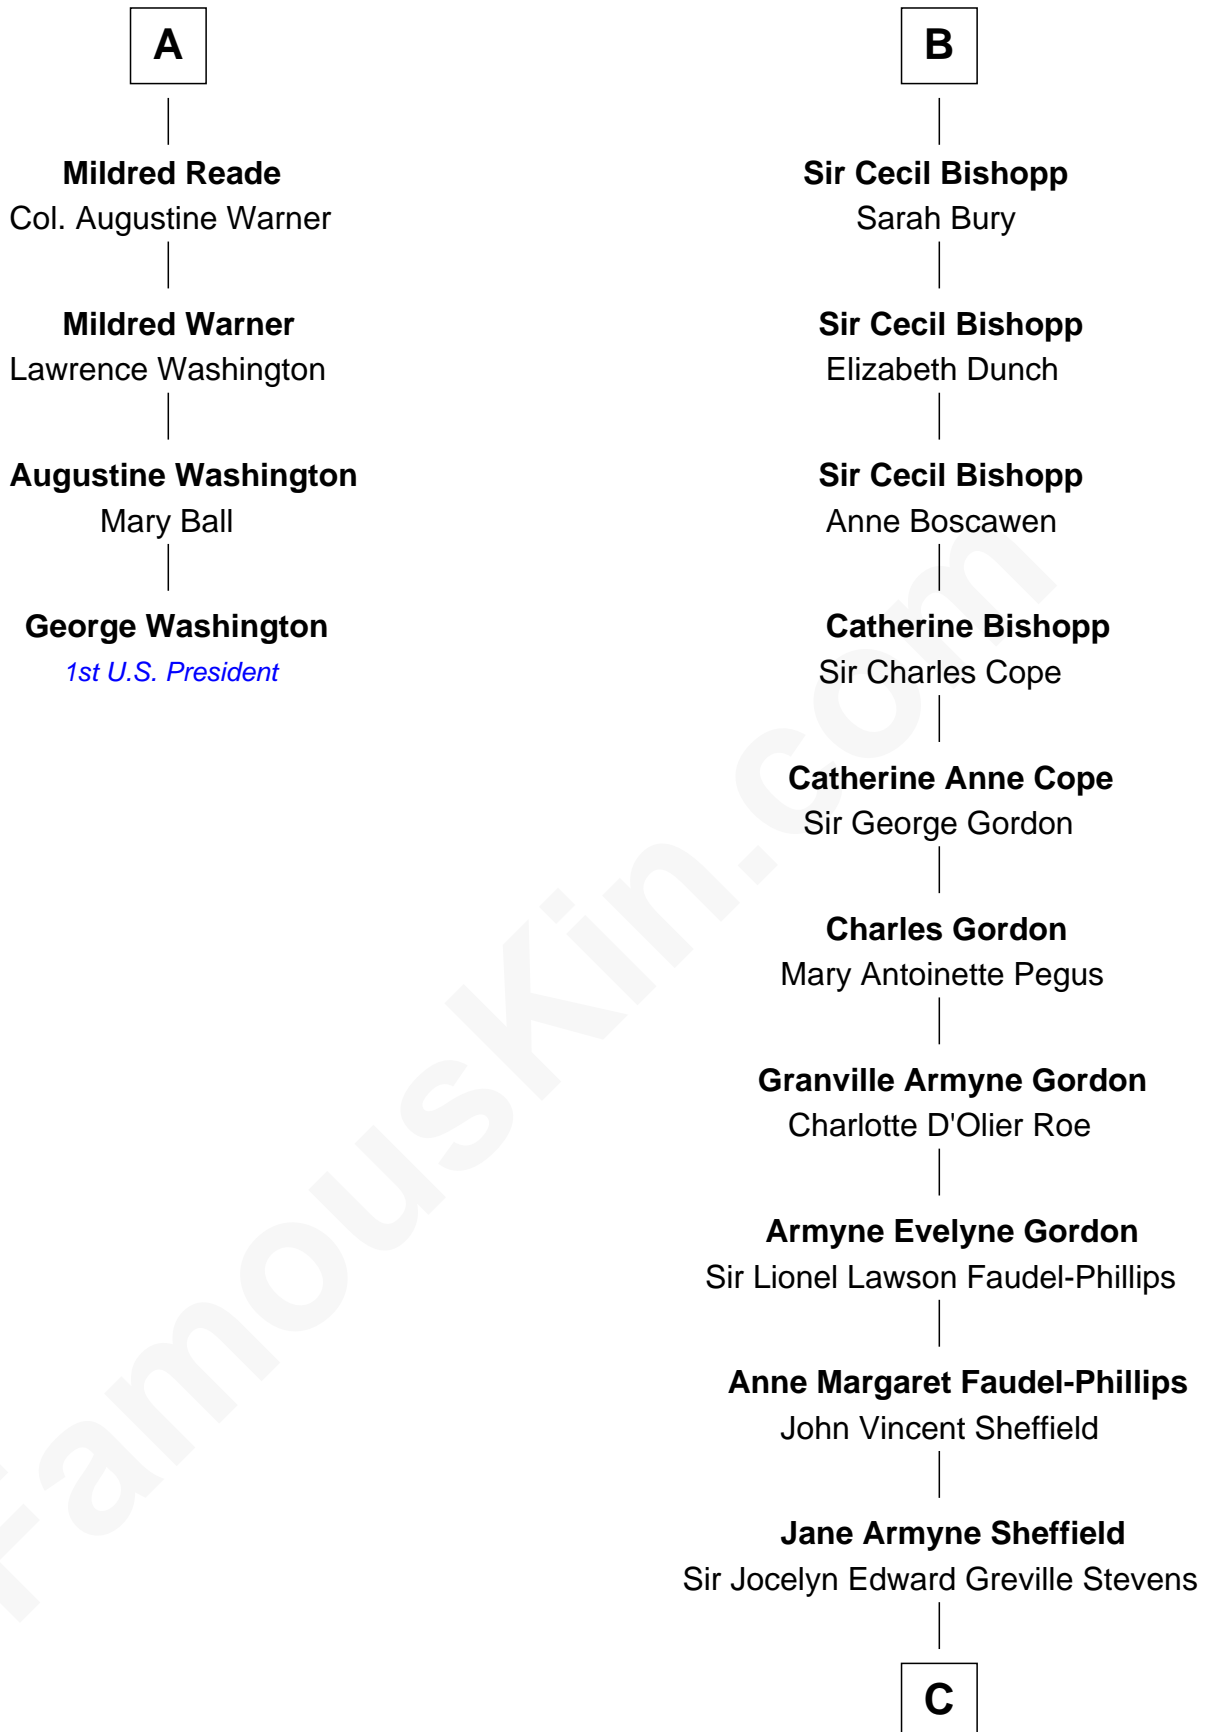

**FamousKin.com**  
**Relationship Chart of**  
**George Washington**  
*1st U.S. President*

**10th cousin 8 times removed of**  
**Cara Delevingne**  
*Fashion Model and Movie Actress*

C

**Pandora Anne Stevens**  
Charles Hamar Delevingne

**Cara Delevingne**  
*Model and Actress*

FamousKin.com