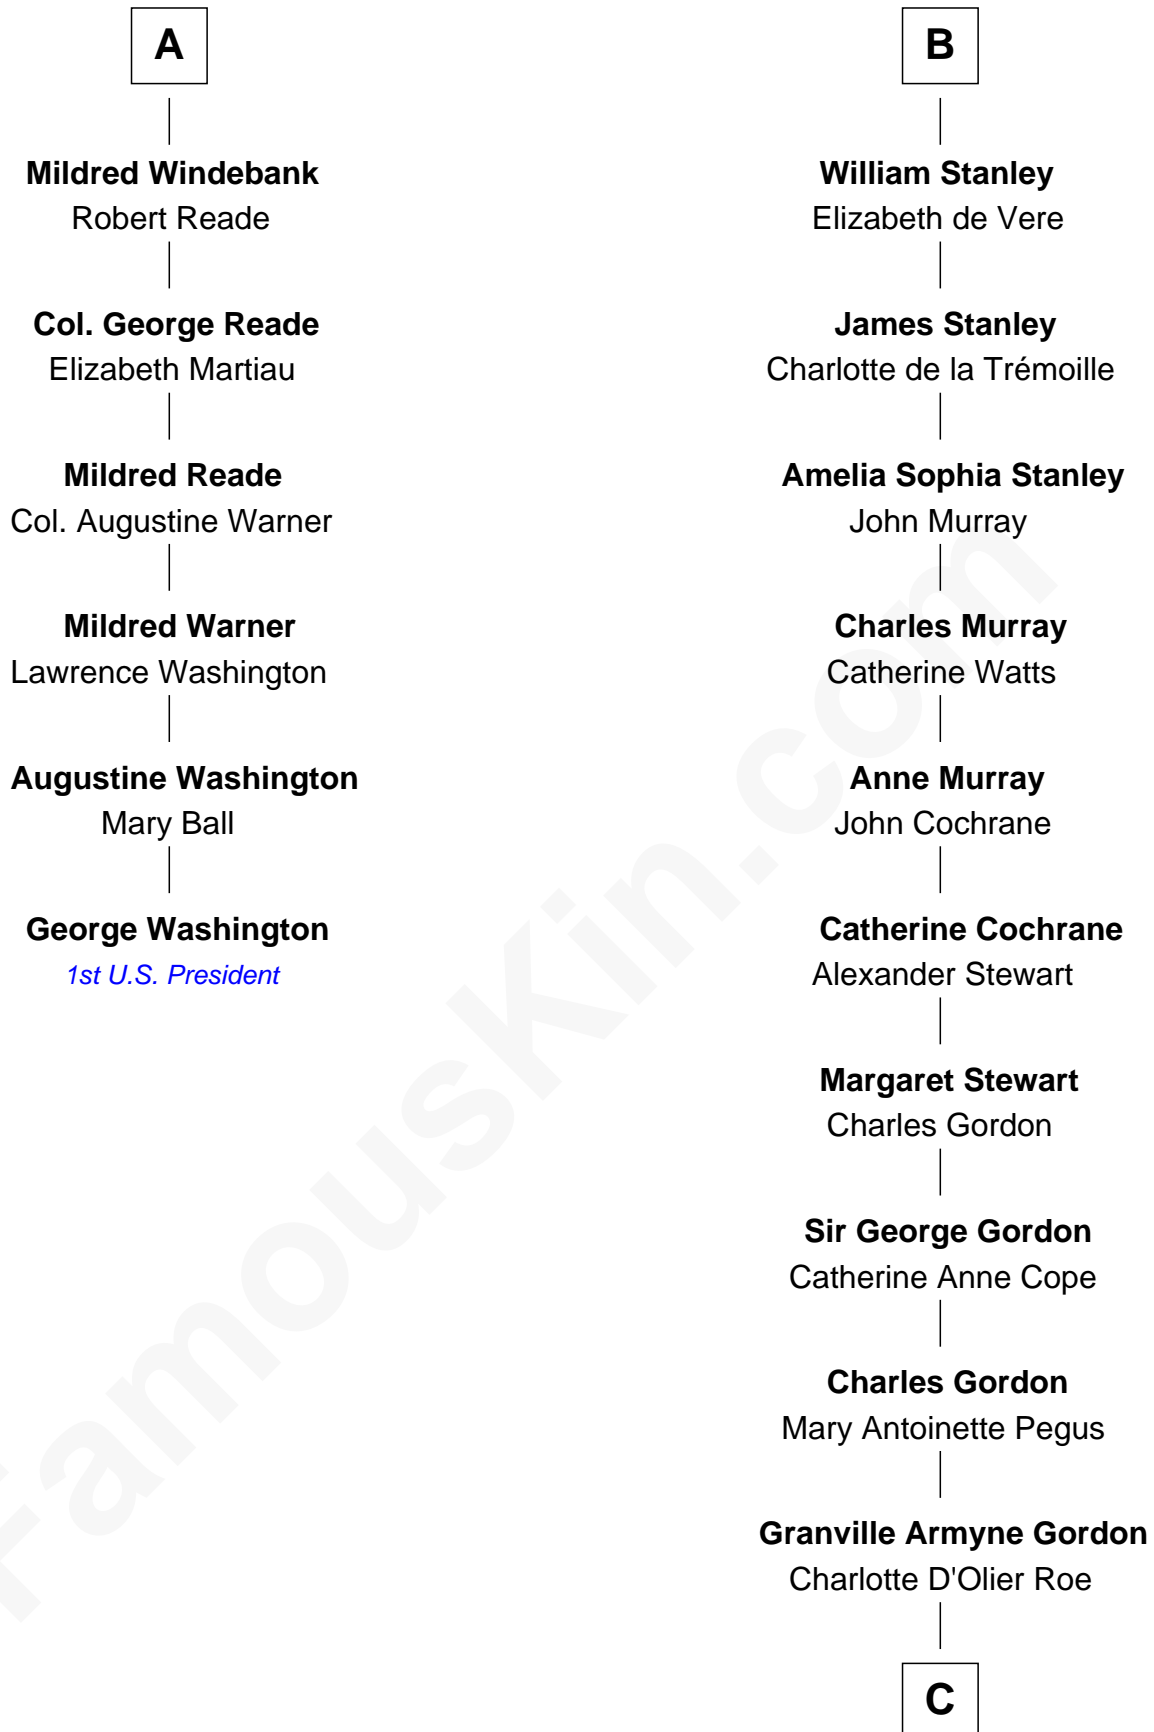

FamousKin.com
Relationship Chart of
George Washington
1st U.S. President

12th cousin 9 times removed of
Cara Delevingne
Fashion Model and Movie Actress

C

Armyne Evelyne Gordon

Sir Lionel Lawson Faudel-Phillips

Anne Margaret Faudel-Phillips

John Vincent Sheffield

Jane Armyne Sheffield

Sir Jocelyn Edward Greville Stevens

Pandora Anne Stevens

Charles Hamar Delevingne

Cara Delevingne

Model and Actress