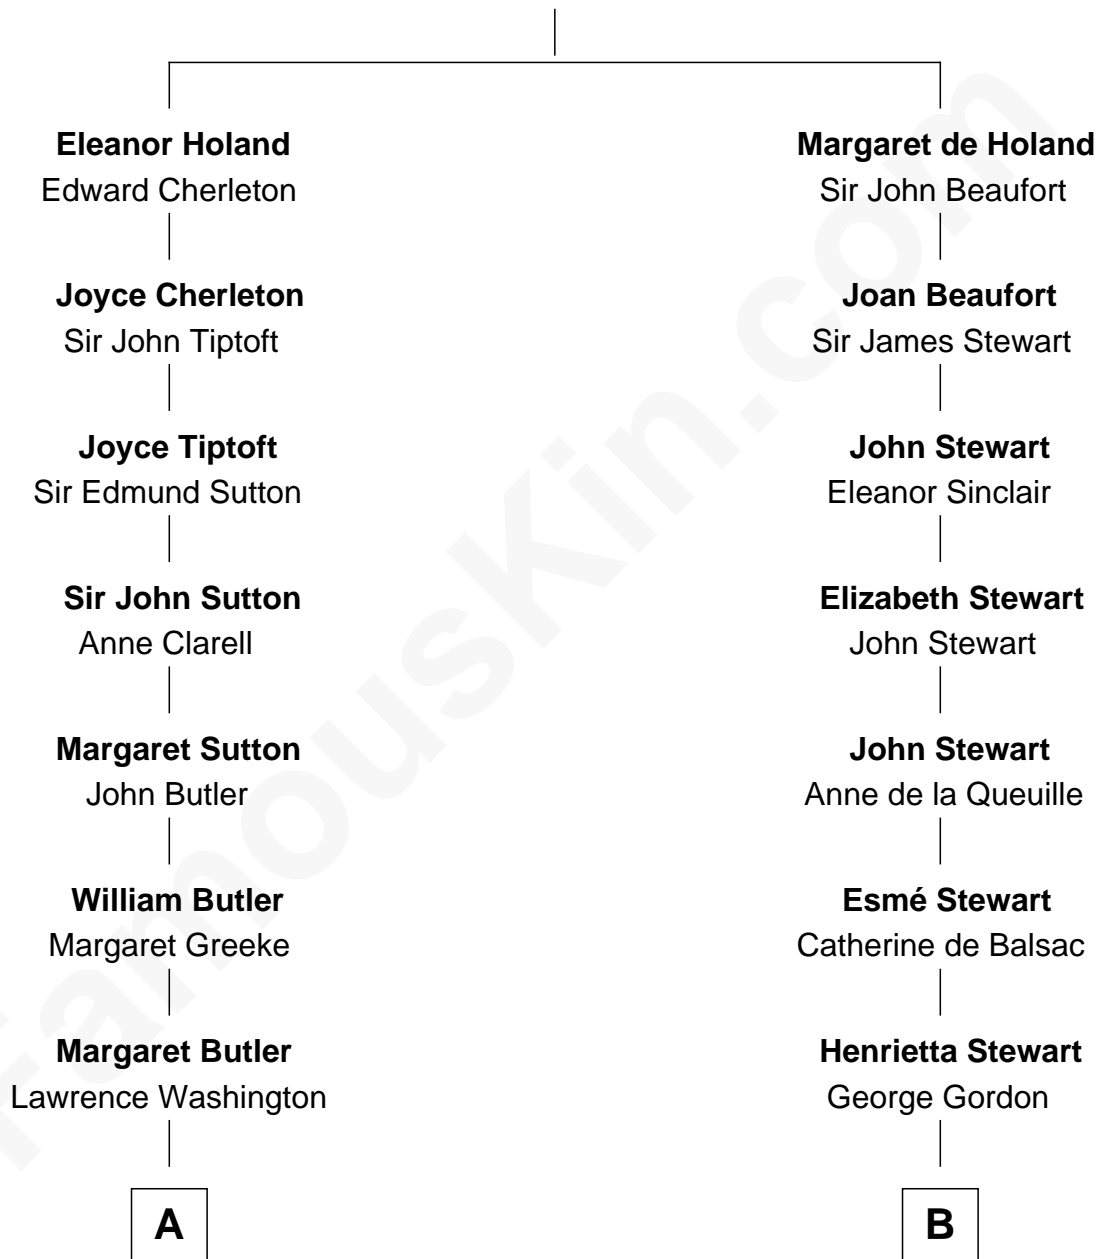

FamousKin.com

Relationship Chart of

George Washington

1st U.S. President

11th cousin 8 times removed of

Cara Delevingne
Fashion Model and Movie Actress

Sir Thomas de Holand
Alice Fitzalan

C

Jane Armyne Sheffield
Sir Jocelyn Edward Greville Stevens

Pandora Anne Stevens
Charles Hamar Delevingne

Cara Delevingne
Model and Actress