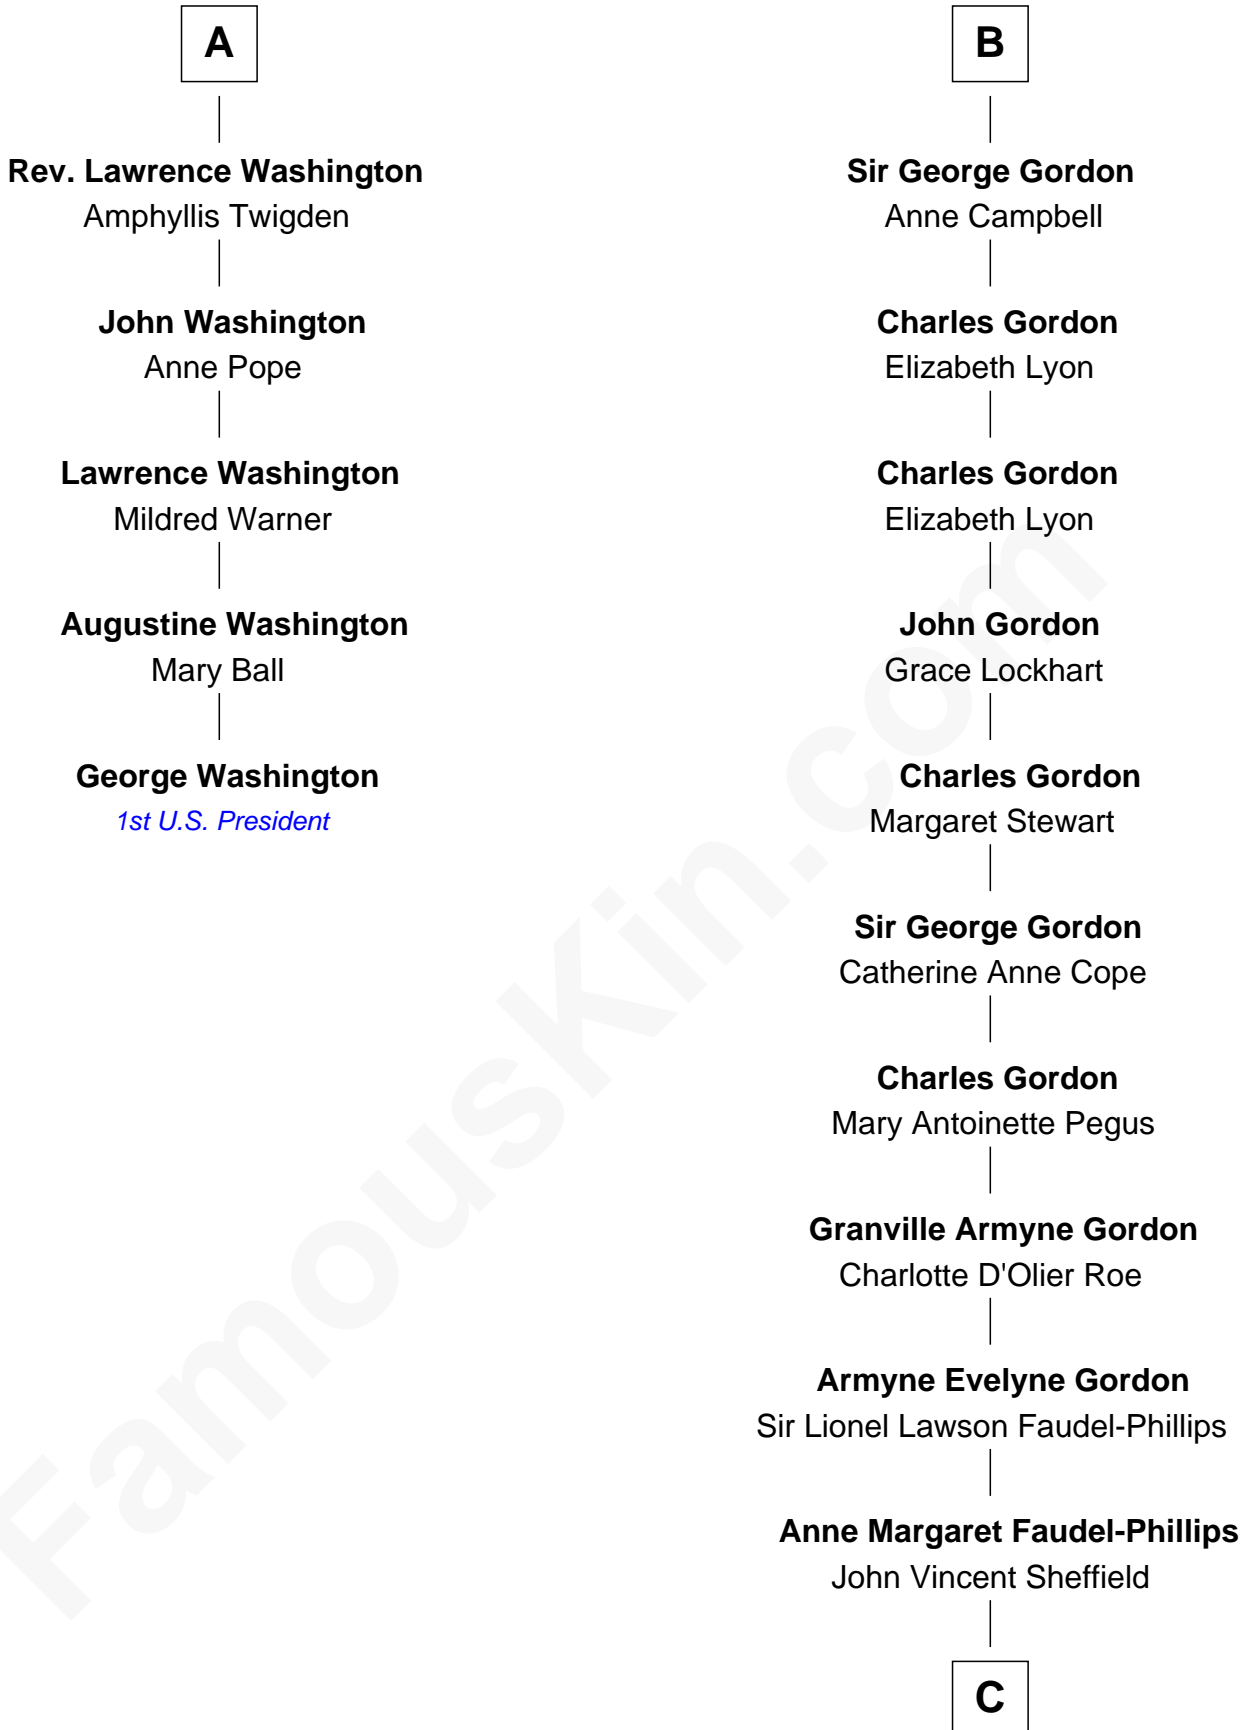

FamousKin.com

Relationship Chart of

George Washington

1st U.S. President

11th cousin 8 times removed of

Cara Delevingne
Fashion Model and Movie Actress

Sir Thomas de Holand
Alice Fitzalan

C

Jane Armyne Sheffield
Sir Jocelyn Edward Greville Stevens

Pandora Anne Stevens
Charles Hamar Delevingne

Cara Delevingne
Model and Actress