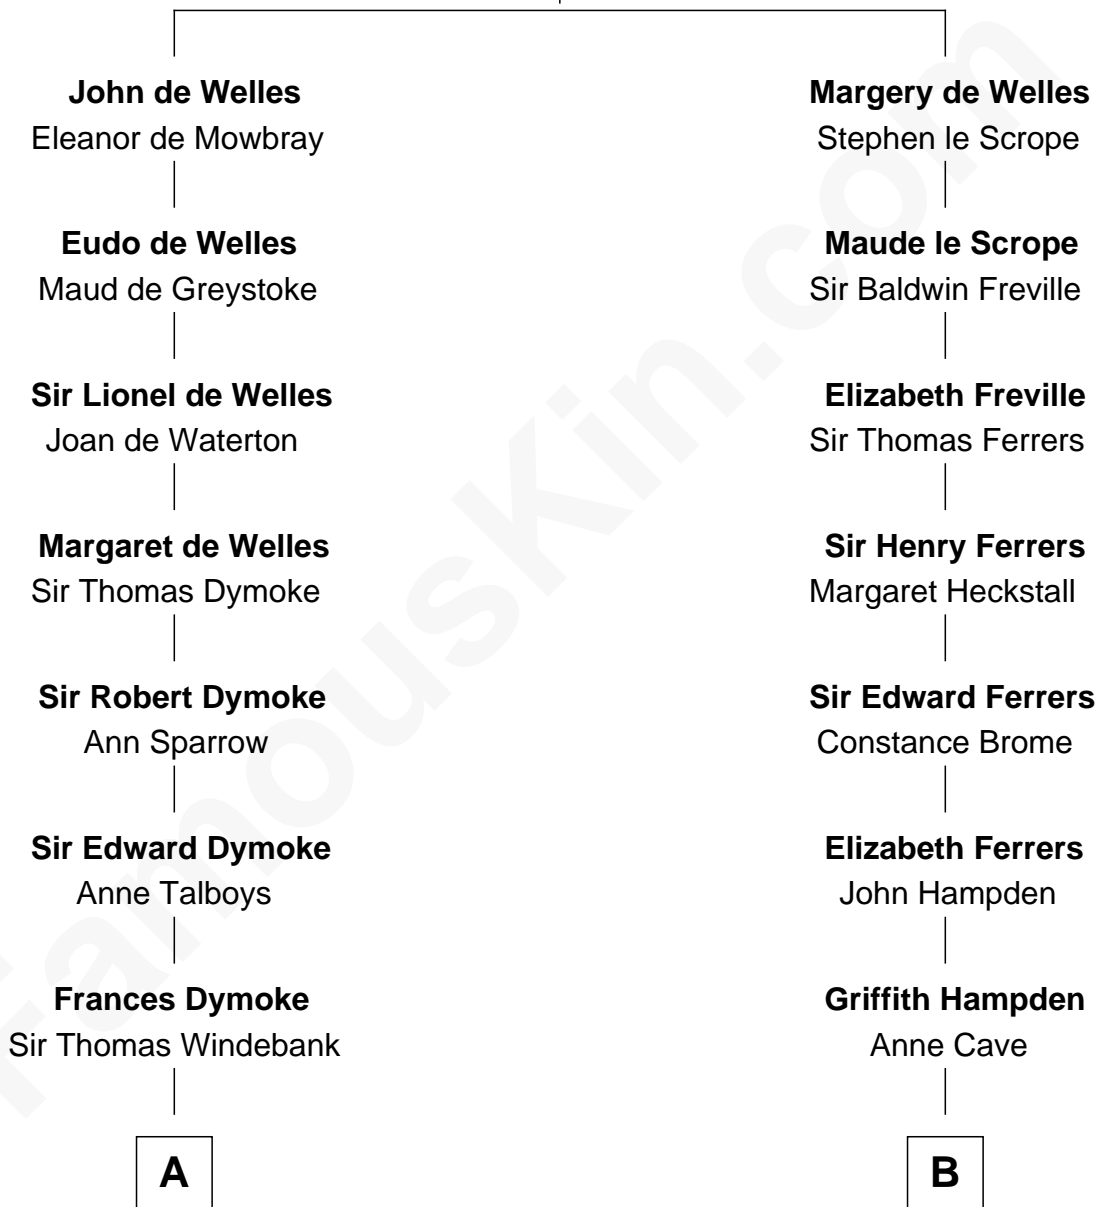

FamousKin.com

Relationship Chart of

George Washington

1st U.S. President

12th cousin 9 times removed of

Cara Delevingne
Fashion Model and Movie Actress

John de Welles
Maud de Roos

C

Armyne Evelyne Gordon

Sir Lionel Lawson Faudel-Phillips

Anne Margaret Faudel-Phillips

John Vincent Sheffield

Jane Armyne Sheffield

Sir Jocelyn Edward Greville Stevens

Pandora Anne Stevens

Charles Hamar Delevingne

Cara Delevingne

Model and Actress