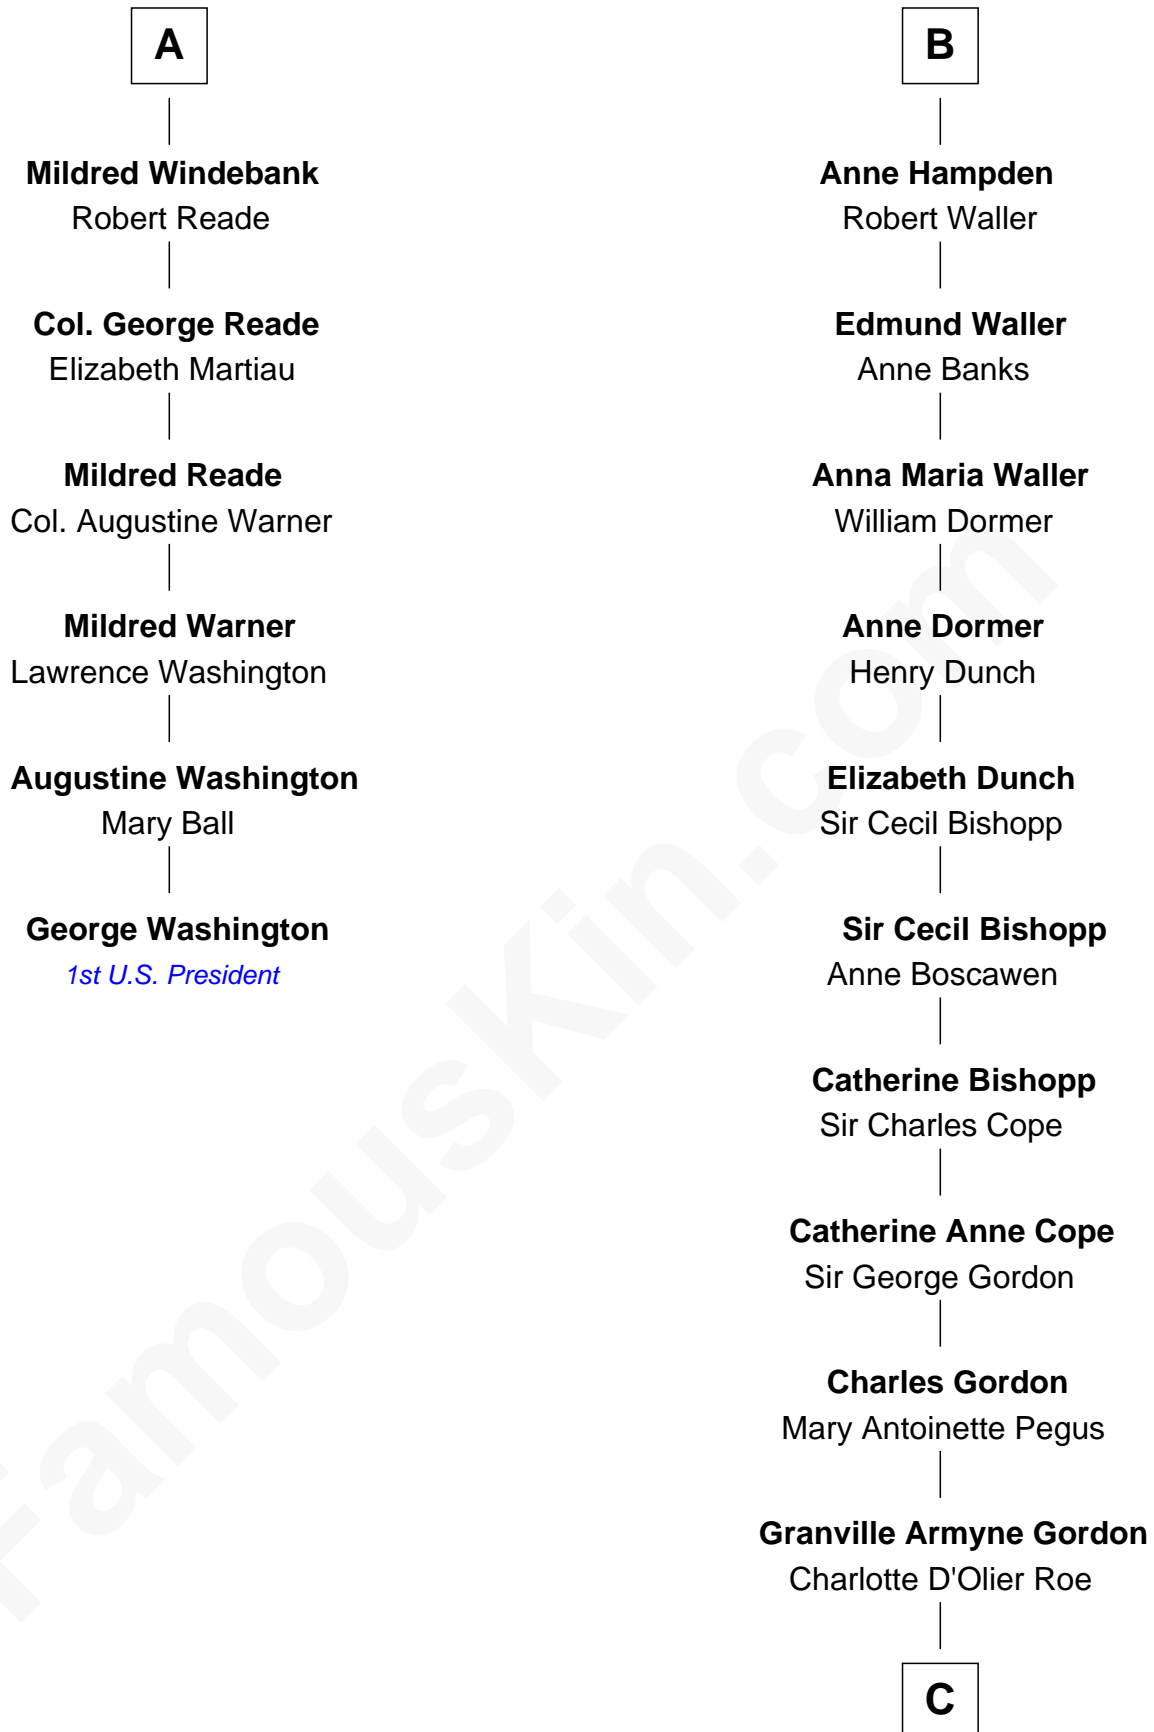

FamousKin.com

Relationship Chart of

George Washington

1st U.S. President

12th cousin 9 times removed of

Cara Delevingne
Fashion Model and Movie Actress

John de Welles
Maud de Roos

C

Armyne Evelyne Gordon

Sir Lionel Lawson Faudel-Phillips

Anne Margaret Faudel-Phillips

John Vincent Sheffield

Jane Armyne Sheffield

Sir Jocelyn Edward Greville Stevens

Pandora Anne Stevens

Charles Hamar Delevingne

Cara Delevingne

Model and Actress