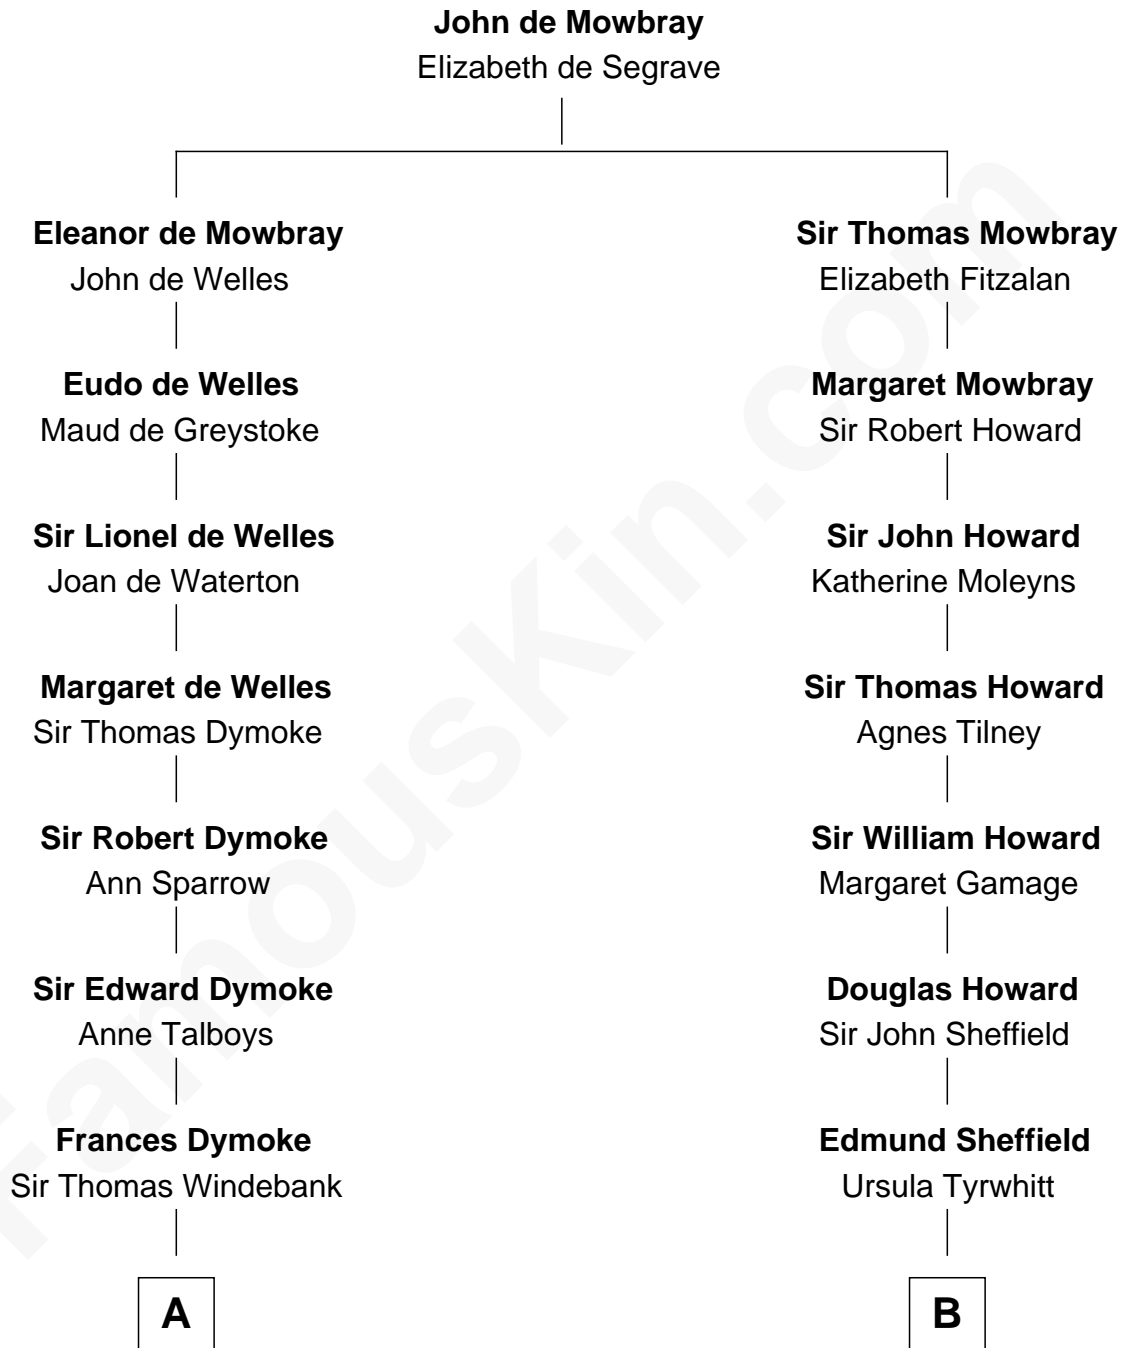

FamousKin.com
Relationship Chart of
George Washington
1st U.S. President

12th cousin 6 times removed of

Cara Delevingne
Fashion Model and Movie Actress

Pandora Anne Stevens
Charles Hamar Delevingne

Cara Delevingne
Model and Actress

FamousKin.com