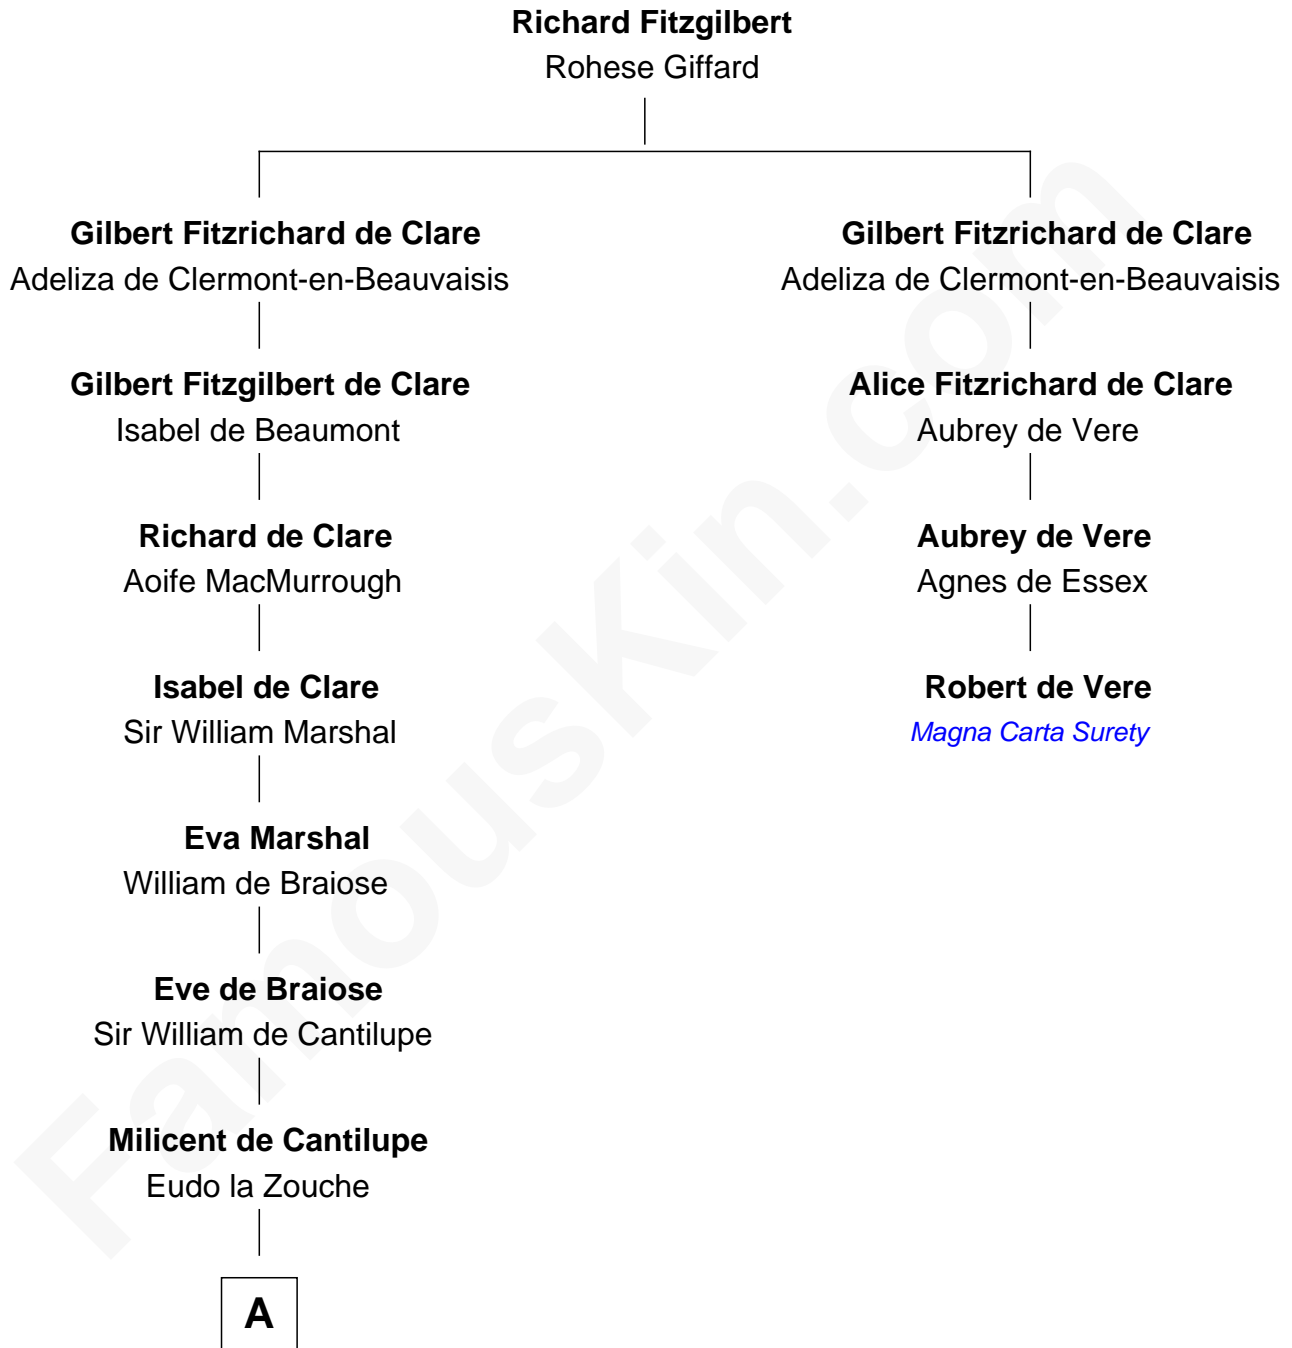

FamousKin.com

Relationship Chart of

George Washington

1st U.S. President

3rd cousin 17 times removed of

Robert de Vere

Magna Carta Surety

A

Eve la Zouche
Sir Maurice de Berkeley

Thomas de Berkeley
Katherine de Clyvedon

Sir John Berkeley
Elizabeth Betteshorne

Elizabeth Berkeley
Sir John Sutton

Sir Edmund Sutton
Joyce Tiptoft

Sir John Sutton
Anne Clarell