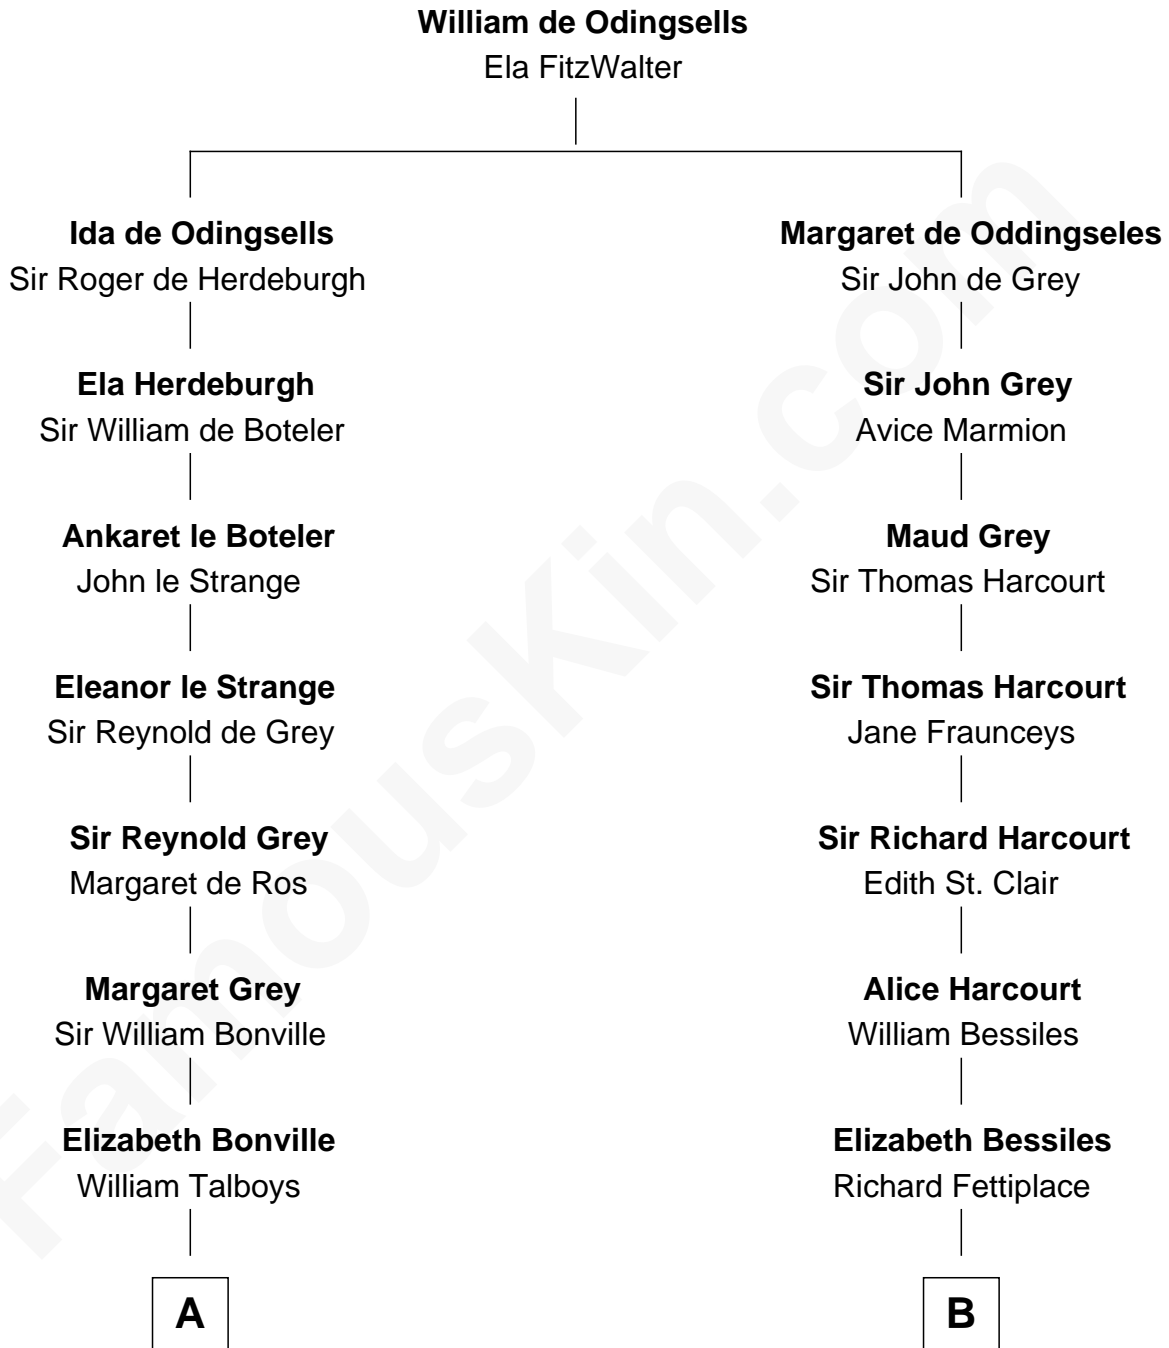

FamousKin.com
Relationship Chart of
George Washington
1st U.S. President

16th cousin 3 times removed of
Dr. H. H. Holmes
Serial Killer aka "Devil in the White City"

C

—
Scribner Mudgett

Nancy Prescott

—
Levi Horton Mudgett

Theodate Page Price

—
Dr. H. H. Holmes

Serial Killer Dr. H. H. Holmes

FamousKin.com