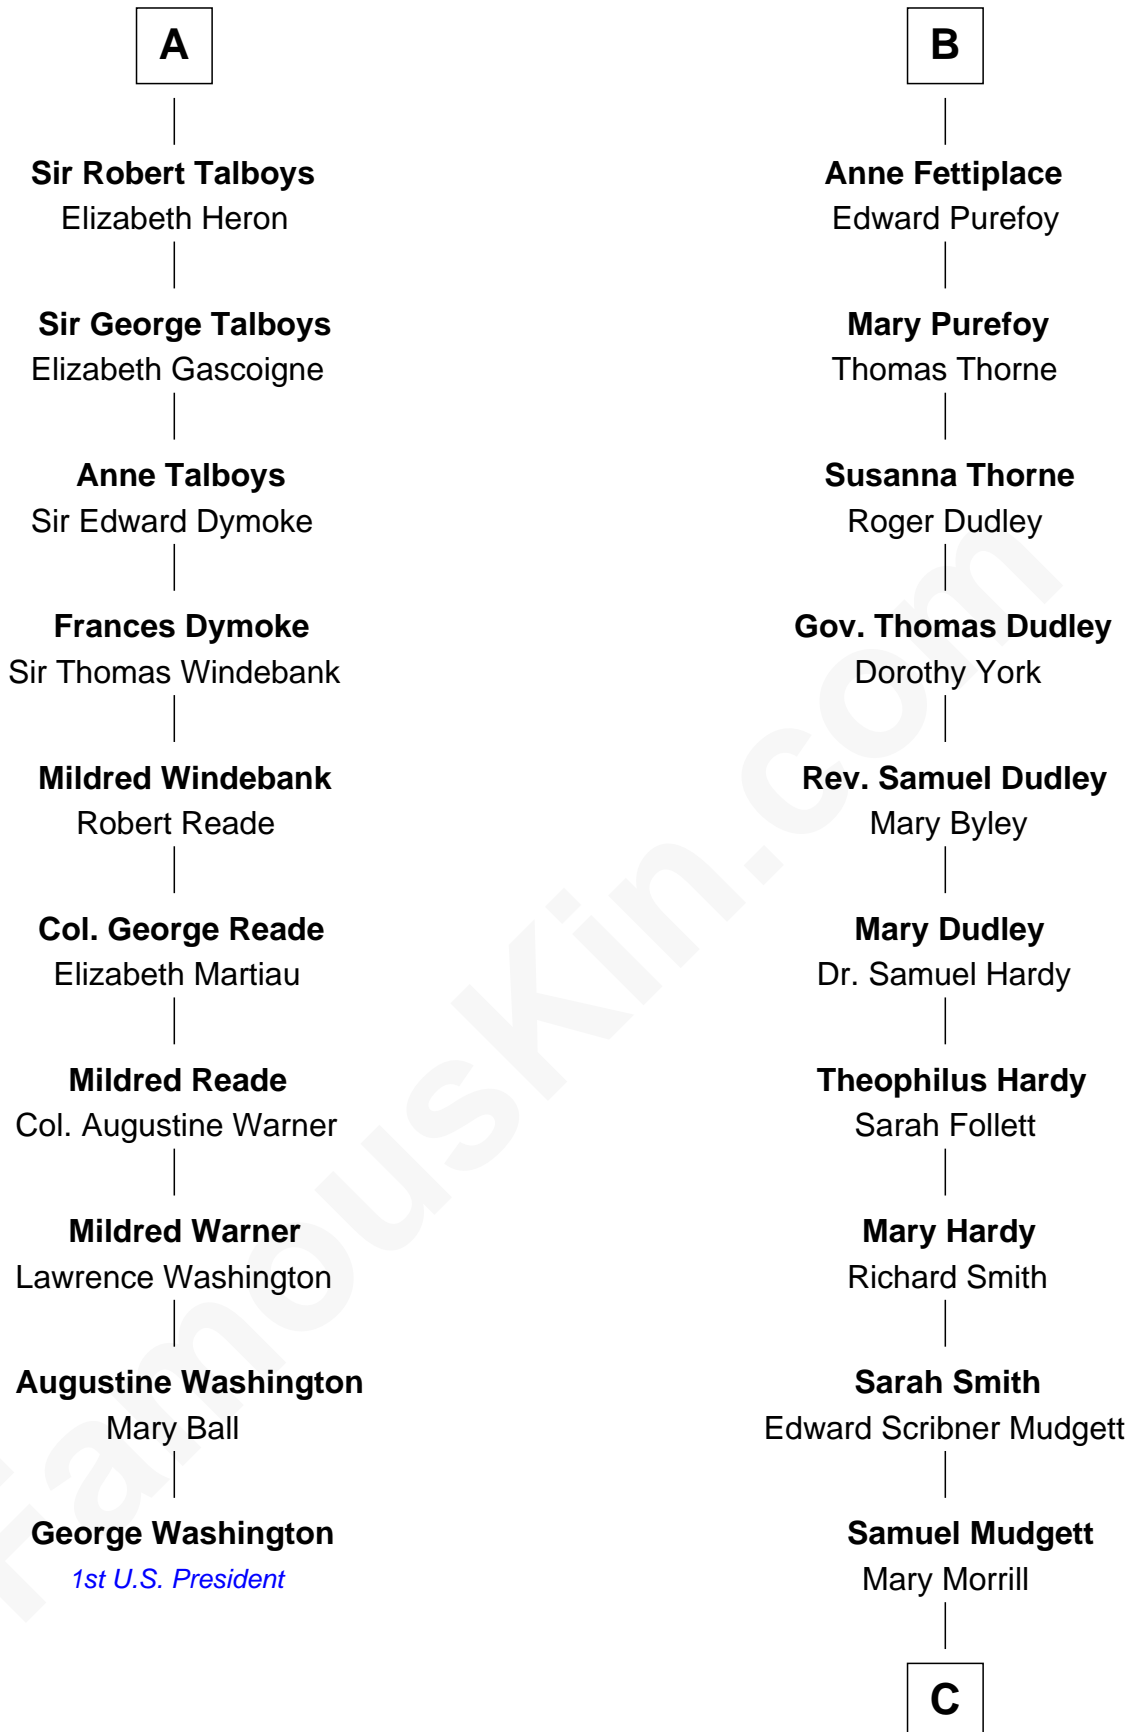

FamousKin.com
Relationship Chart of
George Washington
1st U.S. President

16th cousin 3 times removed of
Dr. H. H. Holmes
Serial Killer aka "Devil in the White City"

C

—
Scribner Mudgett

Nancy Prescott

—
Levi Horton Mudgett

Theodate Page Price

—
Dr. H. H. Holmes

Serial Killer Dr. H. H. Holmes

FamousKin.com