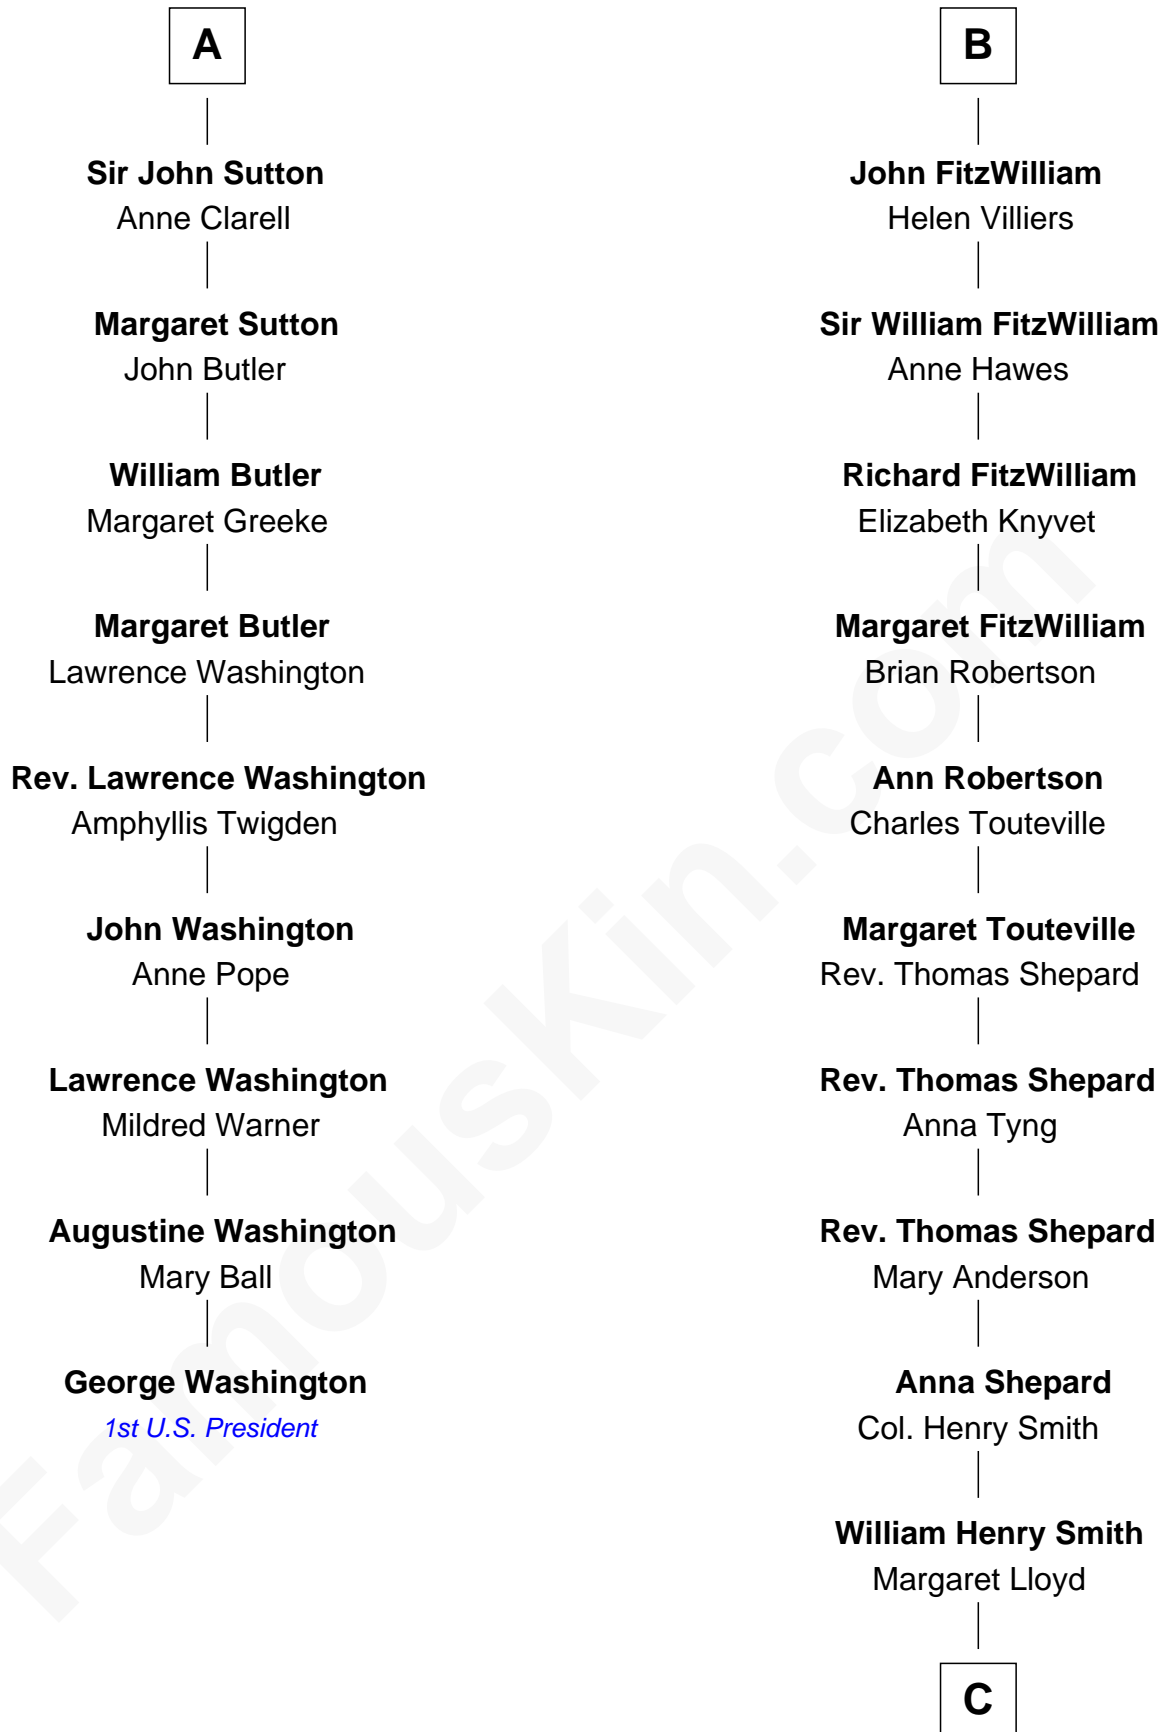

**FamousKin.com**  
**Relationship Chart of**  
**George Washington**  
*1st U.S. President*

**15th cousin 6 times removed of**  
**Franklin D. Roosevelt**  
*32nd U.S. President*

**C**

**Rebecca Smith**

John Aspinwall

**John Aspinwall**

Susan Howland

**Mary Rebecca Aspinwall**

Isaac Daniel Roosevelt

**James Roosevelt**

Sara Delano

**Franklin D. Roosevelt**

*32nd U.S. President*

FamousKin.com