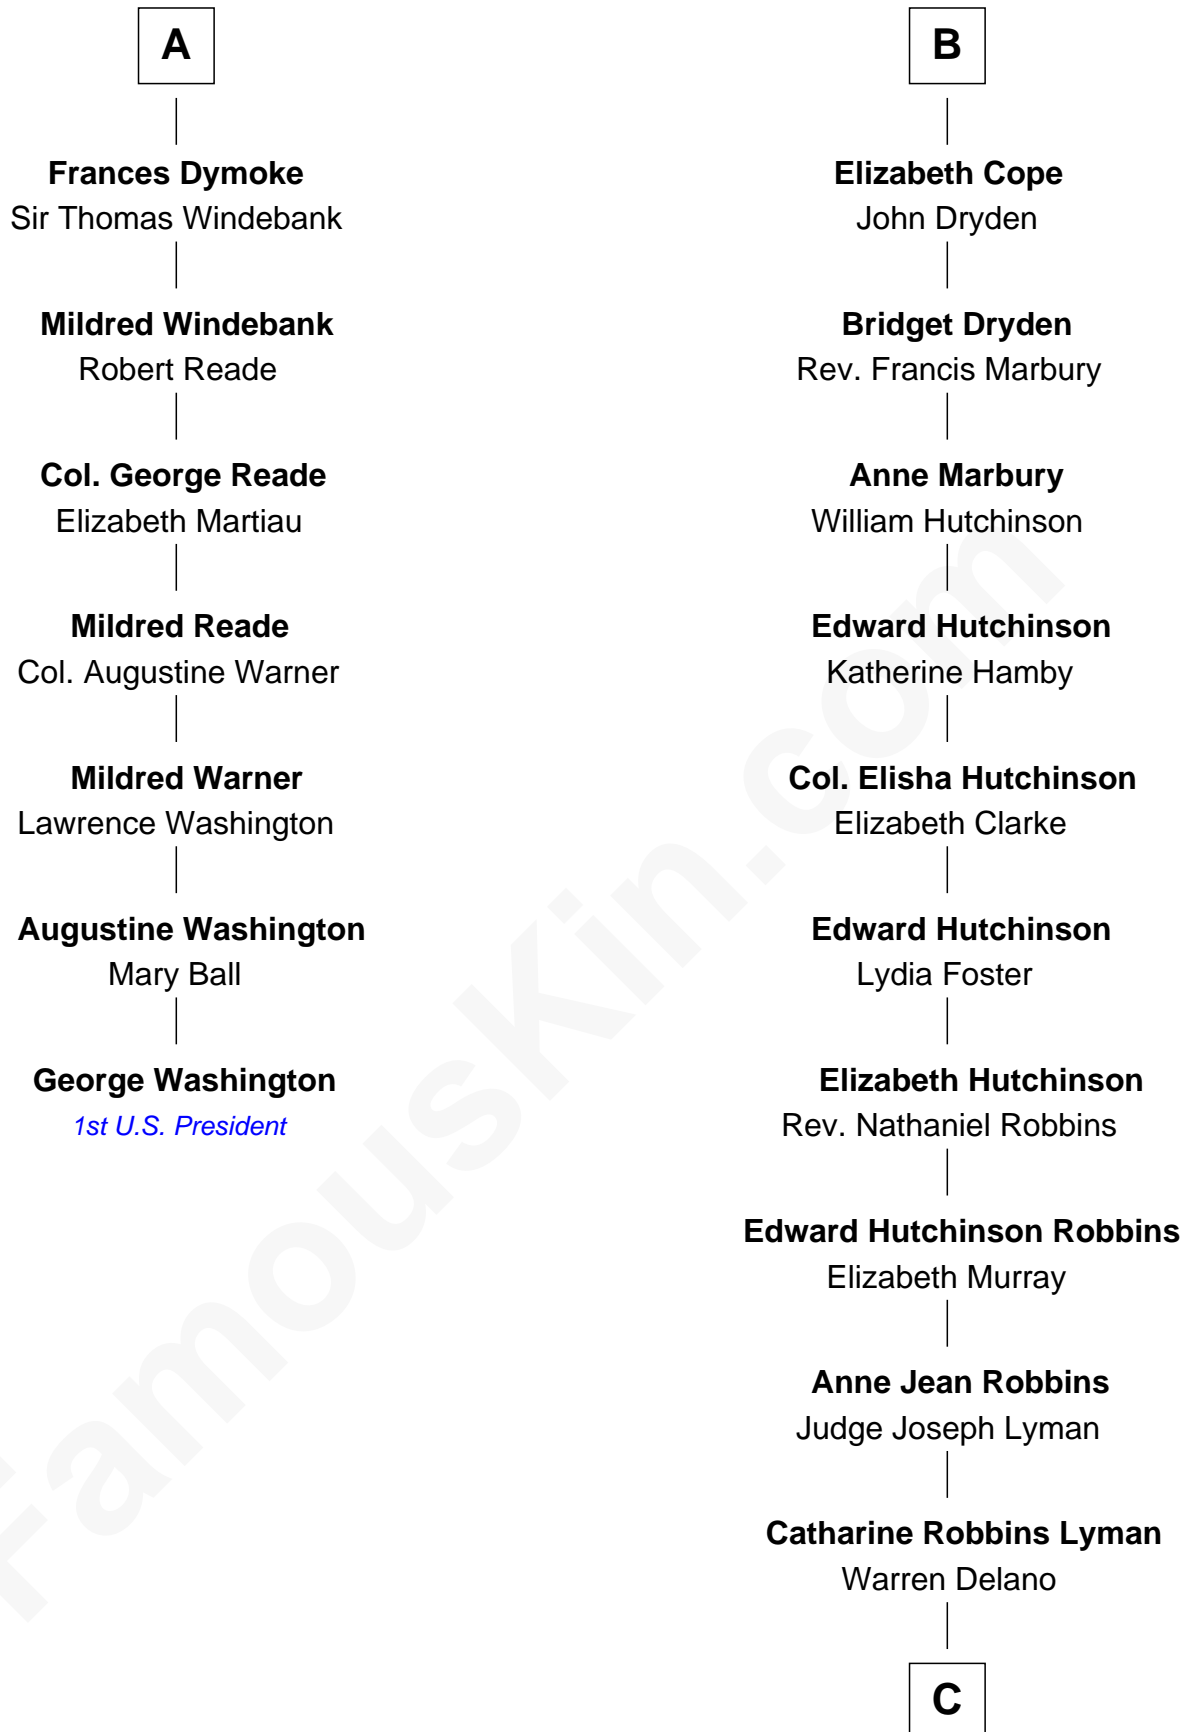

**FamousKin.com**  
**Relationship Chart of**  
**George Washington**  
*1st U.S. President*

13th cousin 5 times removed of  
**Franklin D. Roosevelt**  
*32nd U.S. President*

**C**

|  
**Sara Delano**  
James Roosevelt

|  
**Franklin D. Roosevelt**  
*32nd U.S. President*

FamousKin.com