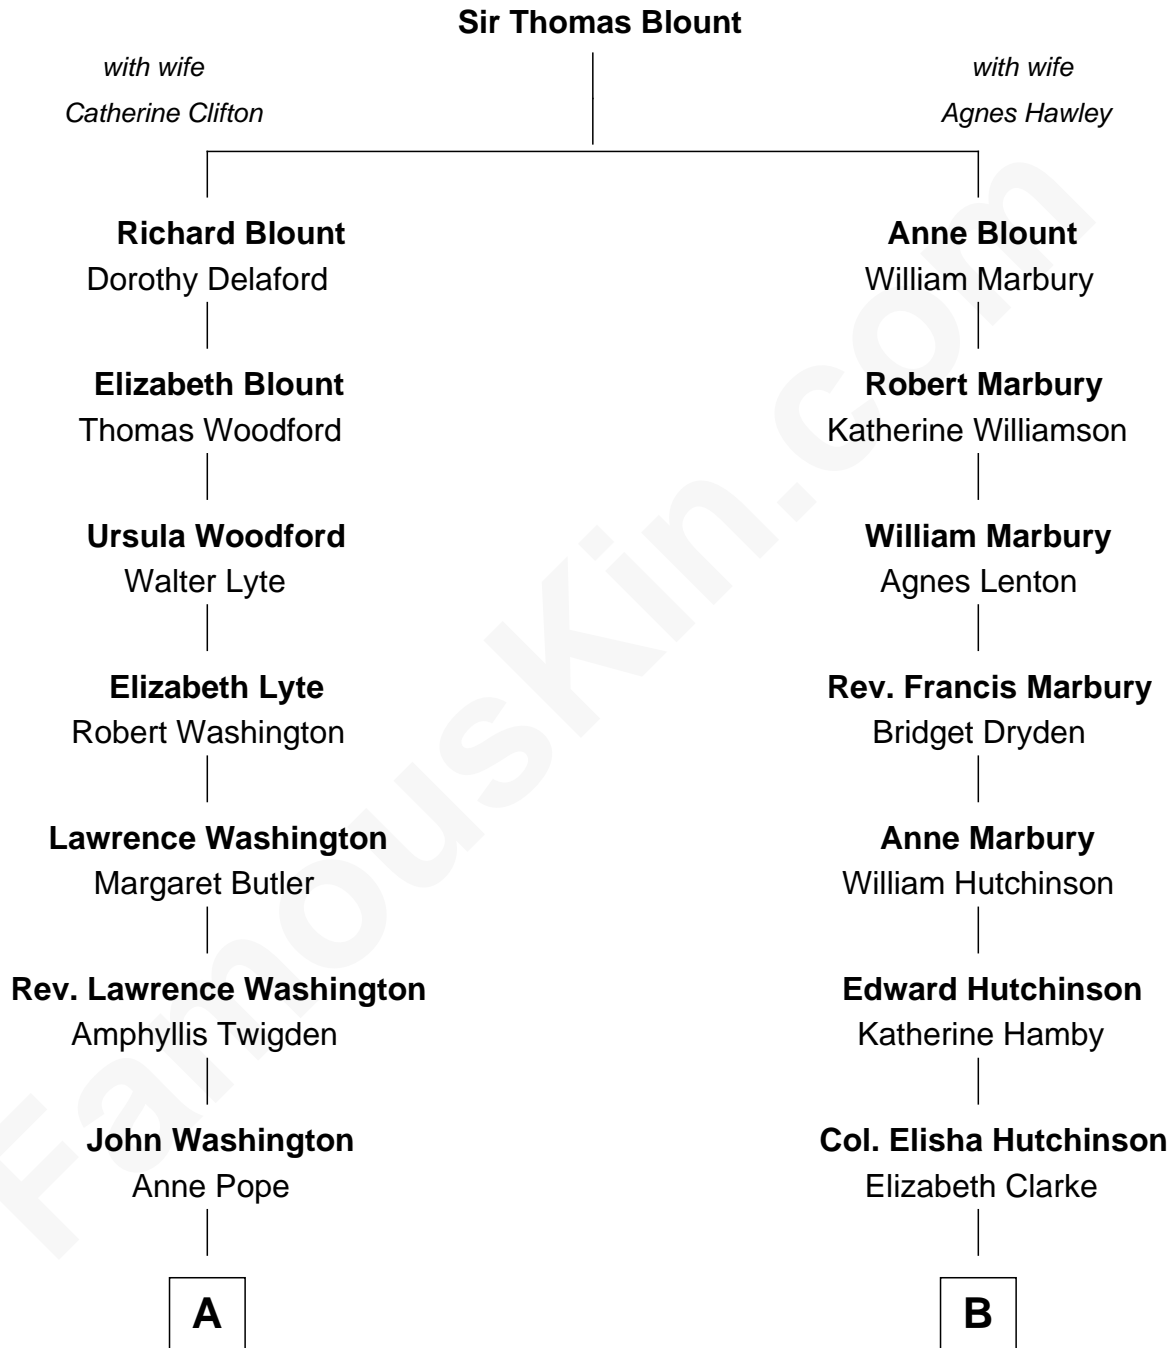

FamousKin.com
Relationship Chart of
George Washington
1st U.S. President

9th cousin 4 times removed of
Franklin D. Roosevelt
32nd U.S. President

A

Lawrence Washington

Mildred Warner

Augustine Washington

Mary Ball

George Washington

1st U.S. President

B

Edward Hutchinson

Lydia Foster

Elizabeth Hutchinson

Rev. Nathaniel Robbins

Edward Hutchinson Robbins

Elizabeth Murray

Anne Jean Robbins

Judge Joseph Lyman

Catharine Robbins Lyman

Warren Delano

Sara Delano

James Roosevelt

Franklin D. Roosevelt