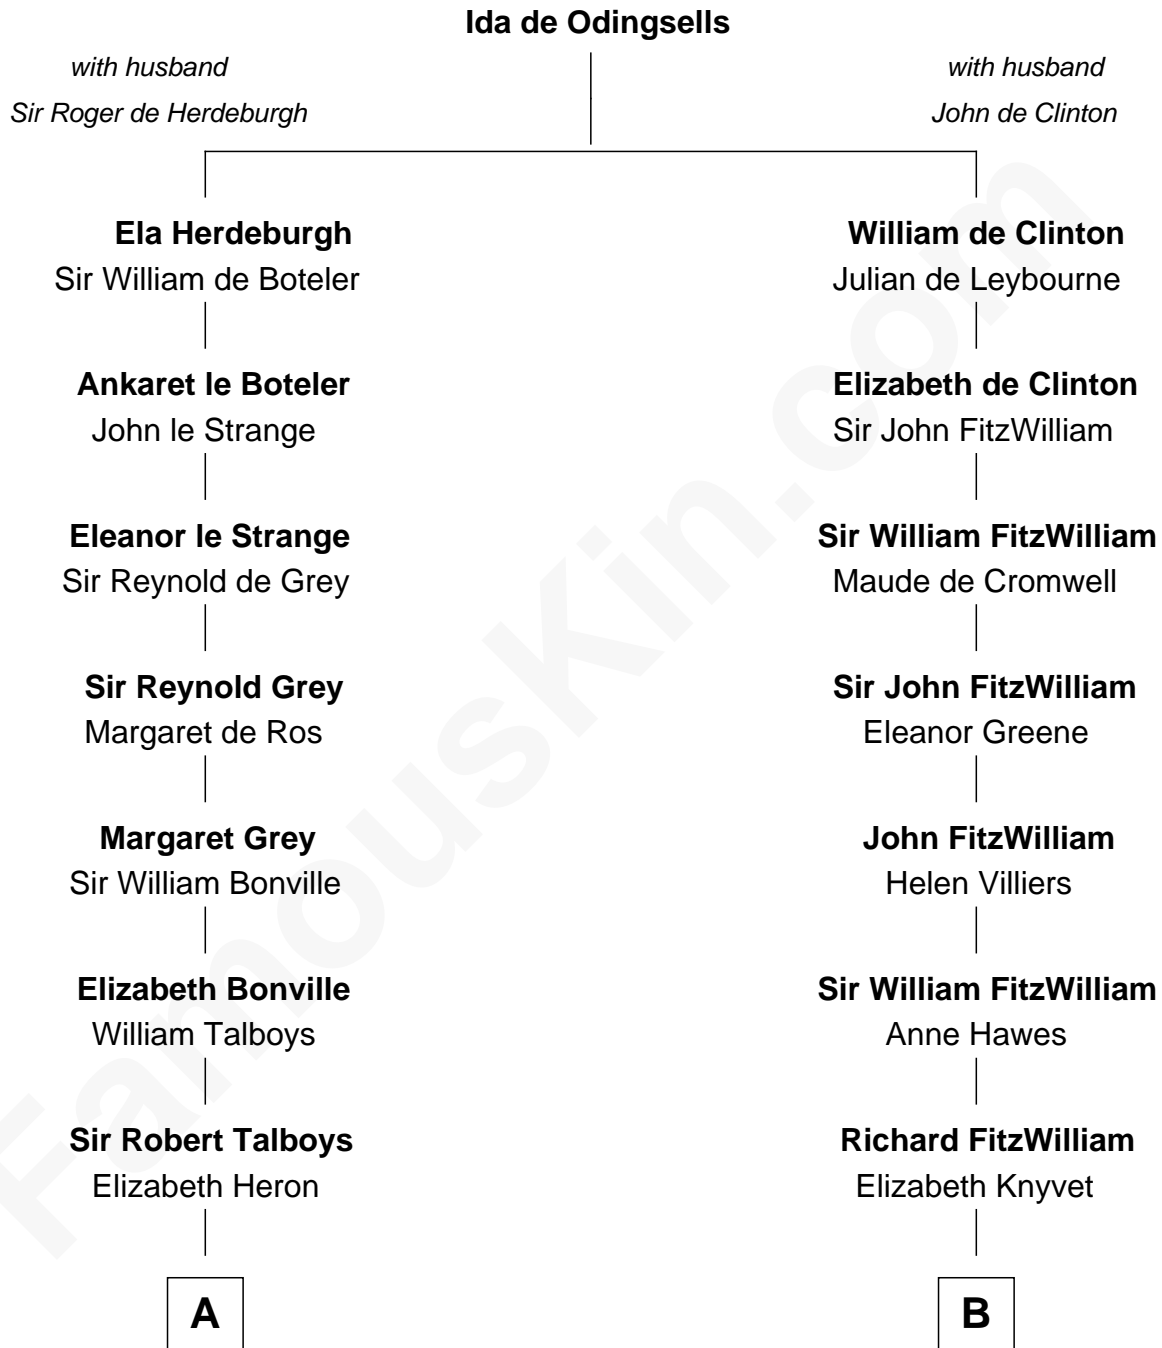

**FamousKin.com**  
**Relationship Chart of**  
**George Washington**  
*1st U.S. President*

**15th cousin 3 times removed of**  
**Franklin D. Roosevelt**  
*32nd U.S. President*

**C**

|  
**James Roosevelt**

Sara Delano

|  
**Franklin D. Roosevelt**

*32nd U.S. President*

FamousKin.com