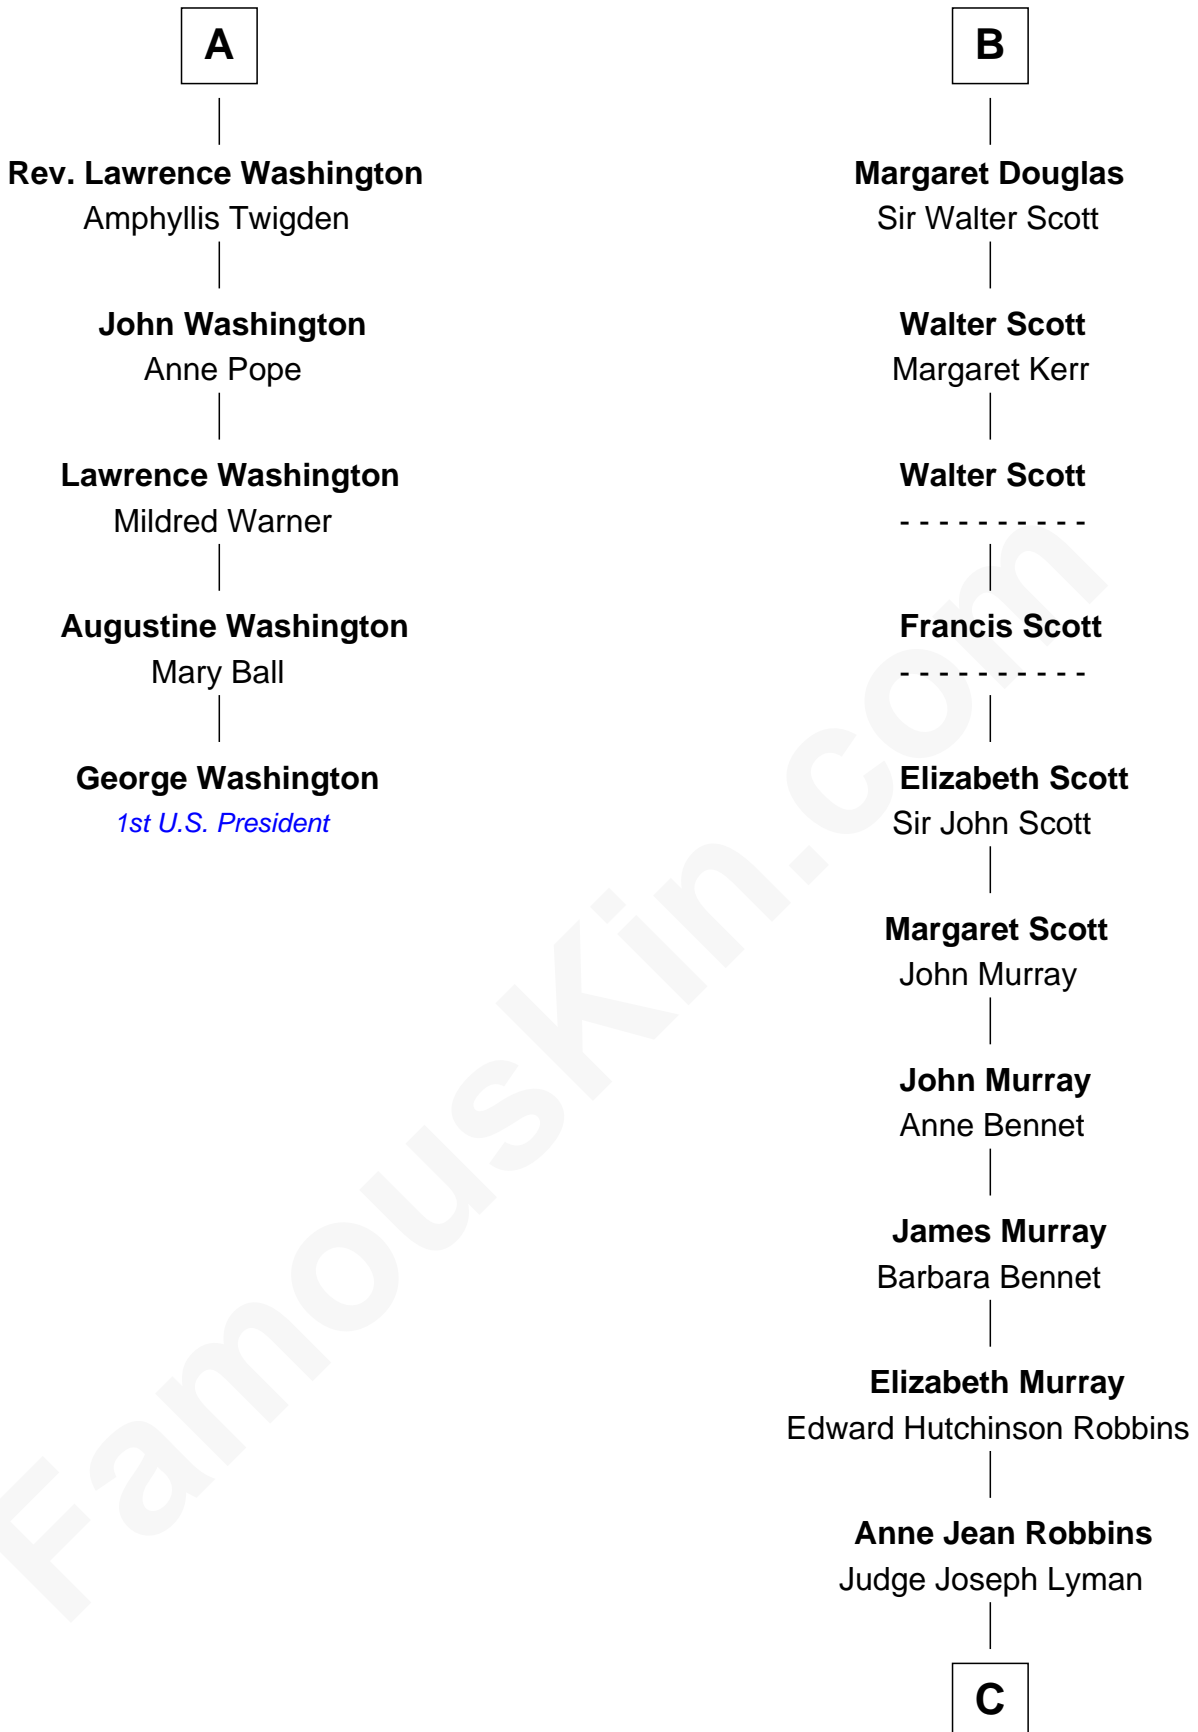

**FamousKin.com**  
**Relationship Chart of**  
**George Washington**  
*1st U.S. President*

**11th cousin 8 times removed of**  
**Franklin D. Roosevelt**  
*32nd U.S. President*

**Sir Thomas de Holand**  
 Alice Fitzalan

**C**

—  
**Catharine Robbins Lyman**

Warren Delano

—  
**Sara Delano**

James Roosevelt

—  
**Franklin D. Roosevelt**

*32nd U.S. President*

FamousKin.com