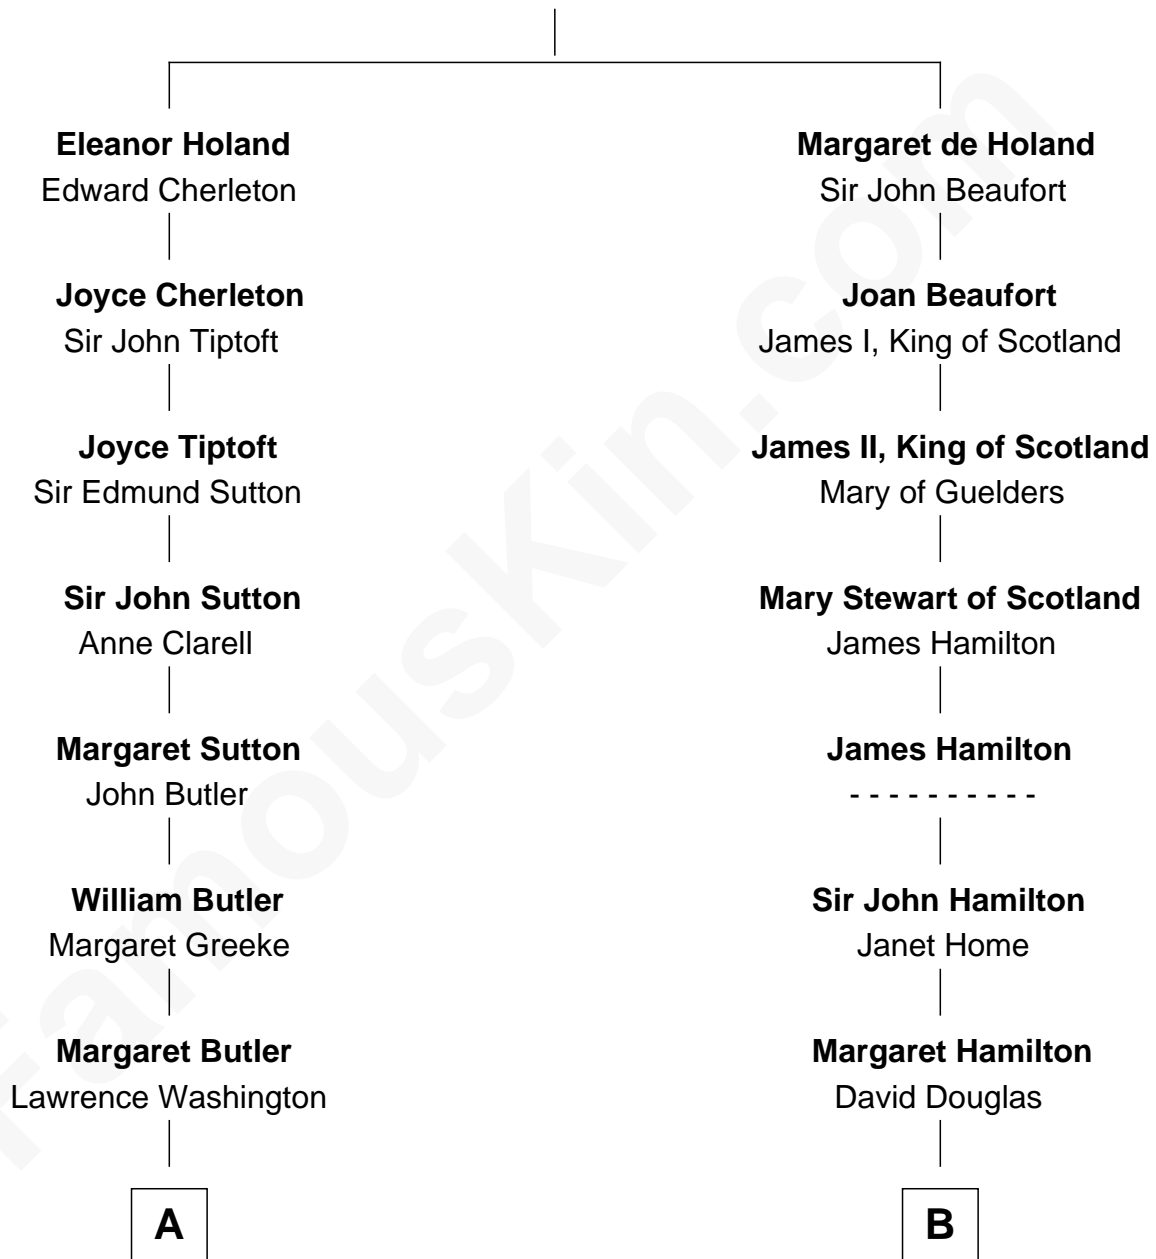

**FamousKin.com**  
**Relationship Chart of**  
**George Washington**  
*1st U.S. President*

**11th cousin 8 times removed of**  
**Franklin D. Roosevelt**  
*32nd U.S. President*

**Sir Thomas de Holand**  
 Alice Fitzalan

**C**

—  
**Catharine Robbins Lyman**

Warren Delano

—  
**Sara Delano**

James Roosevelt

—  
**Franklin D. Roosevelt**

*32nd U.S. President*

FamousKin.com